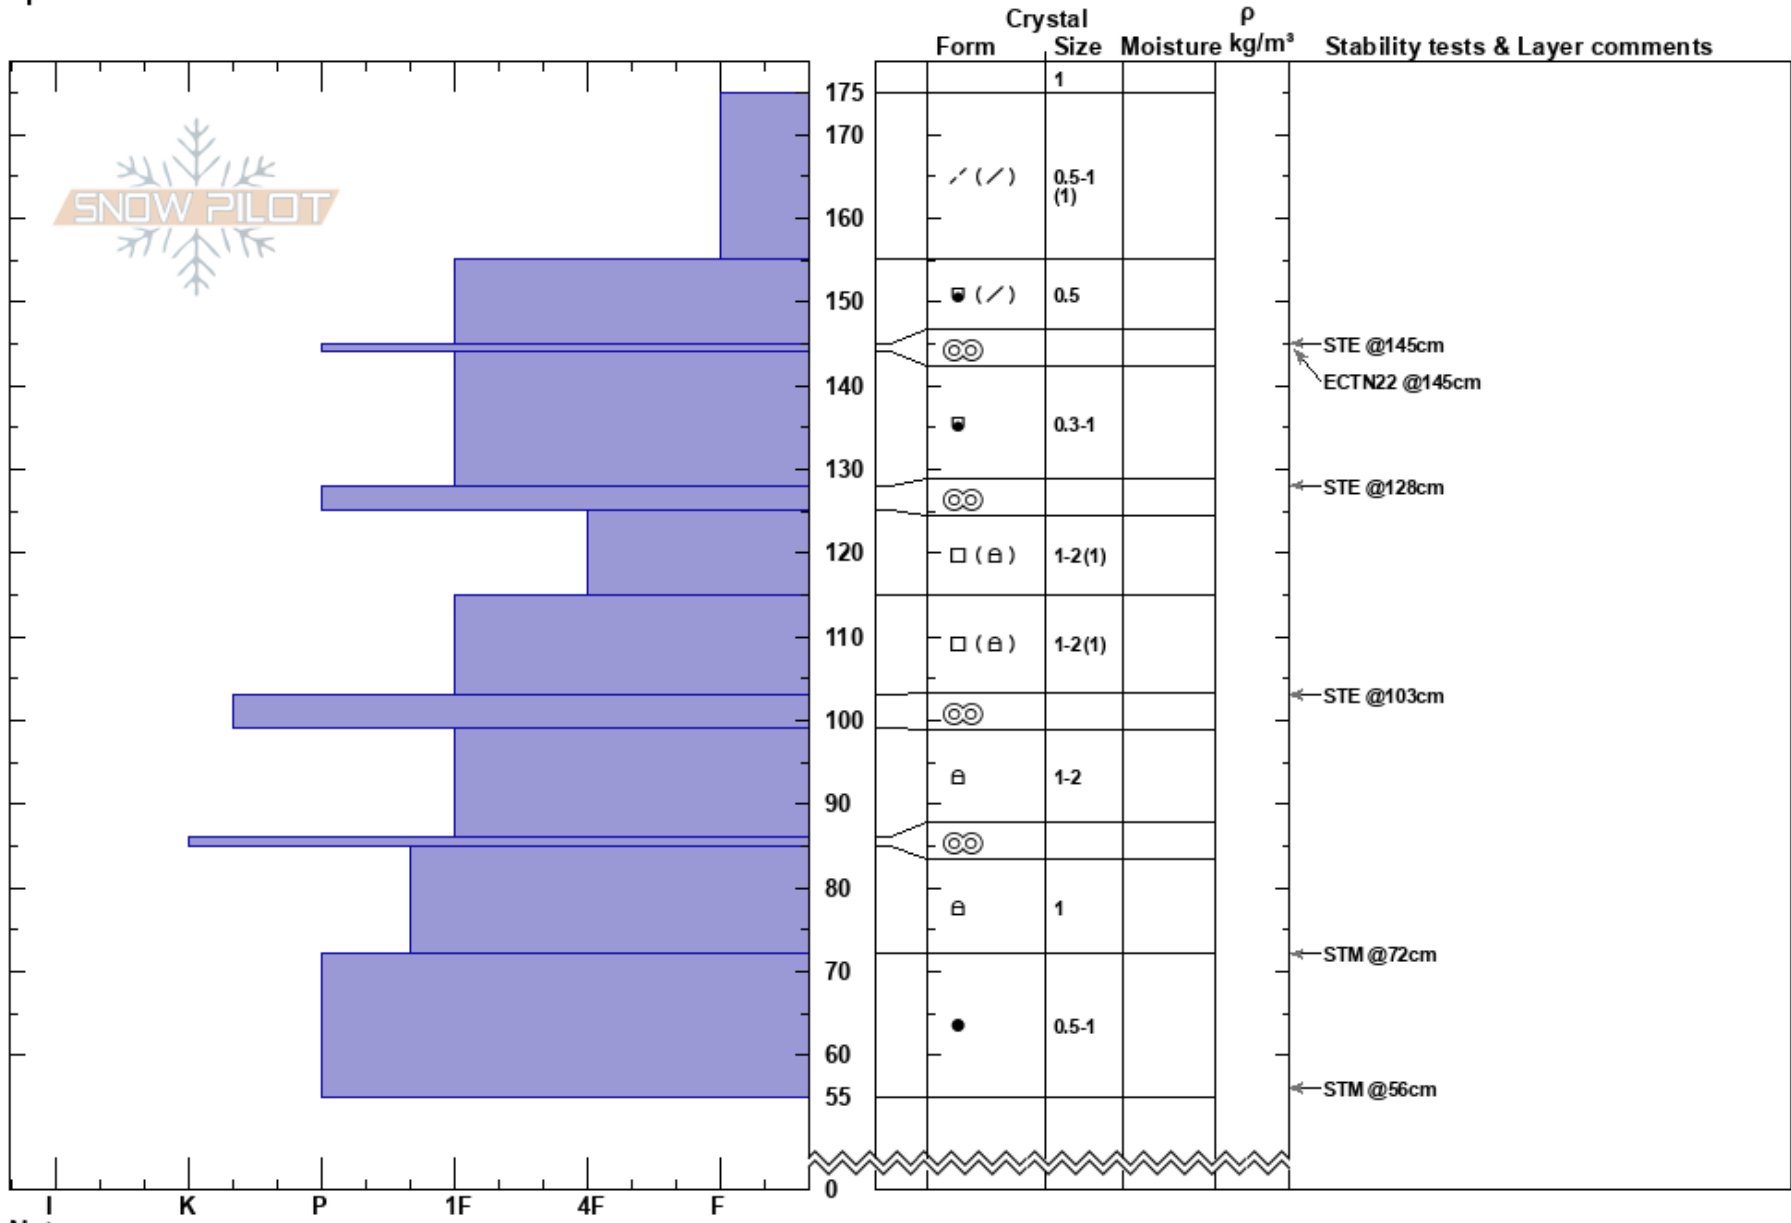

SE Bowl
Teton Range
WY
Elevation: 9400 ft
Aspect: S
Specifics:

Jenna Burkey
02/11/2025 - 10:05am
Co-ord: 43.77481N, -110.92785W
Slope Angle: 35°
Wind Loading:

Stability: **HS:175**
Air Temperature: -12°C PF:45 128-125cm:Problematic layer
Sky Cover: BKN
Precipitation: S-1
Wind: N Calm

Layer Notes:

Notes: