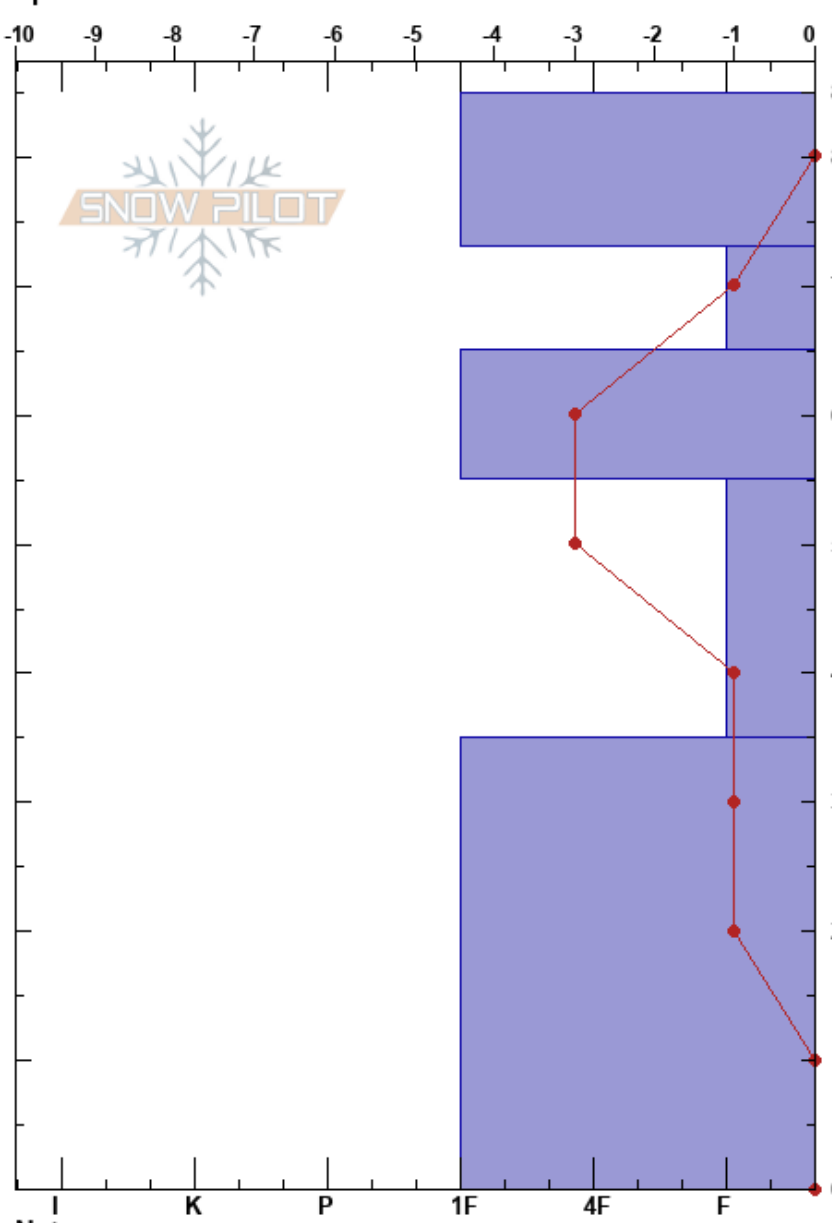

Lab 2
 San Juan Range
 CO
 Elevation: 3352 m
 Aspect: N
 Specifics:

Sofie Hill
 02/07/2025 - 1:30pm
 Co-ord: 37.89331N, -107.71690W
 Slope Angle: 0°
 Wind Loading: previous

Stability:
 Air Temperature: 6°C
 Sky Cover: CLR
 Precipitation: NO
 Wind: S Moderate

HS:85

Layer Notes:

Form	Crystal		ρ kg/m ³	Stability tests & Layer comments
	Size	Moisture		
•	0.5-1		268	
•	0.3-0.5		320	
⊖	0.5-2		316	
□	0.3-4		322	
^	3-4		265.3	

Notes:

I K P 1F 4F F