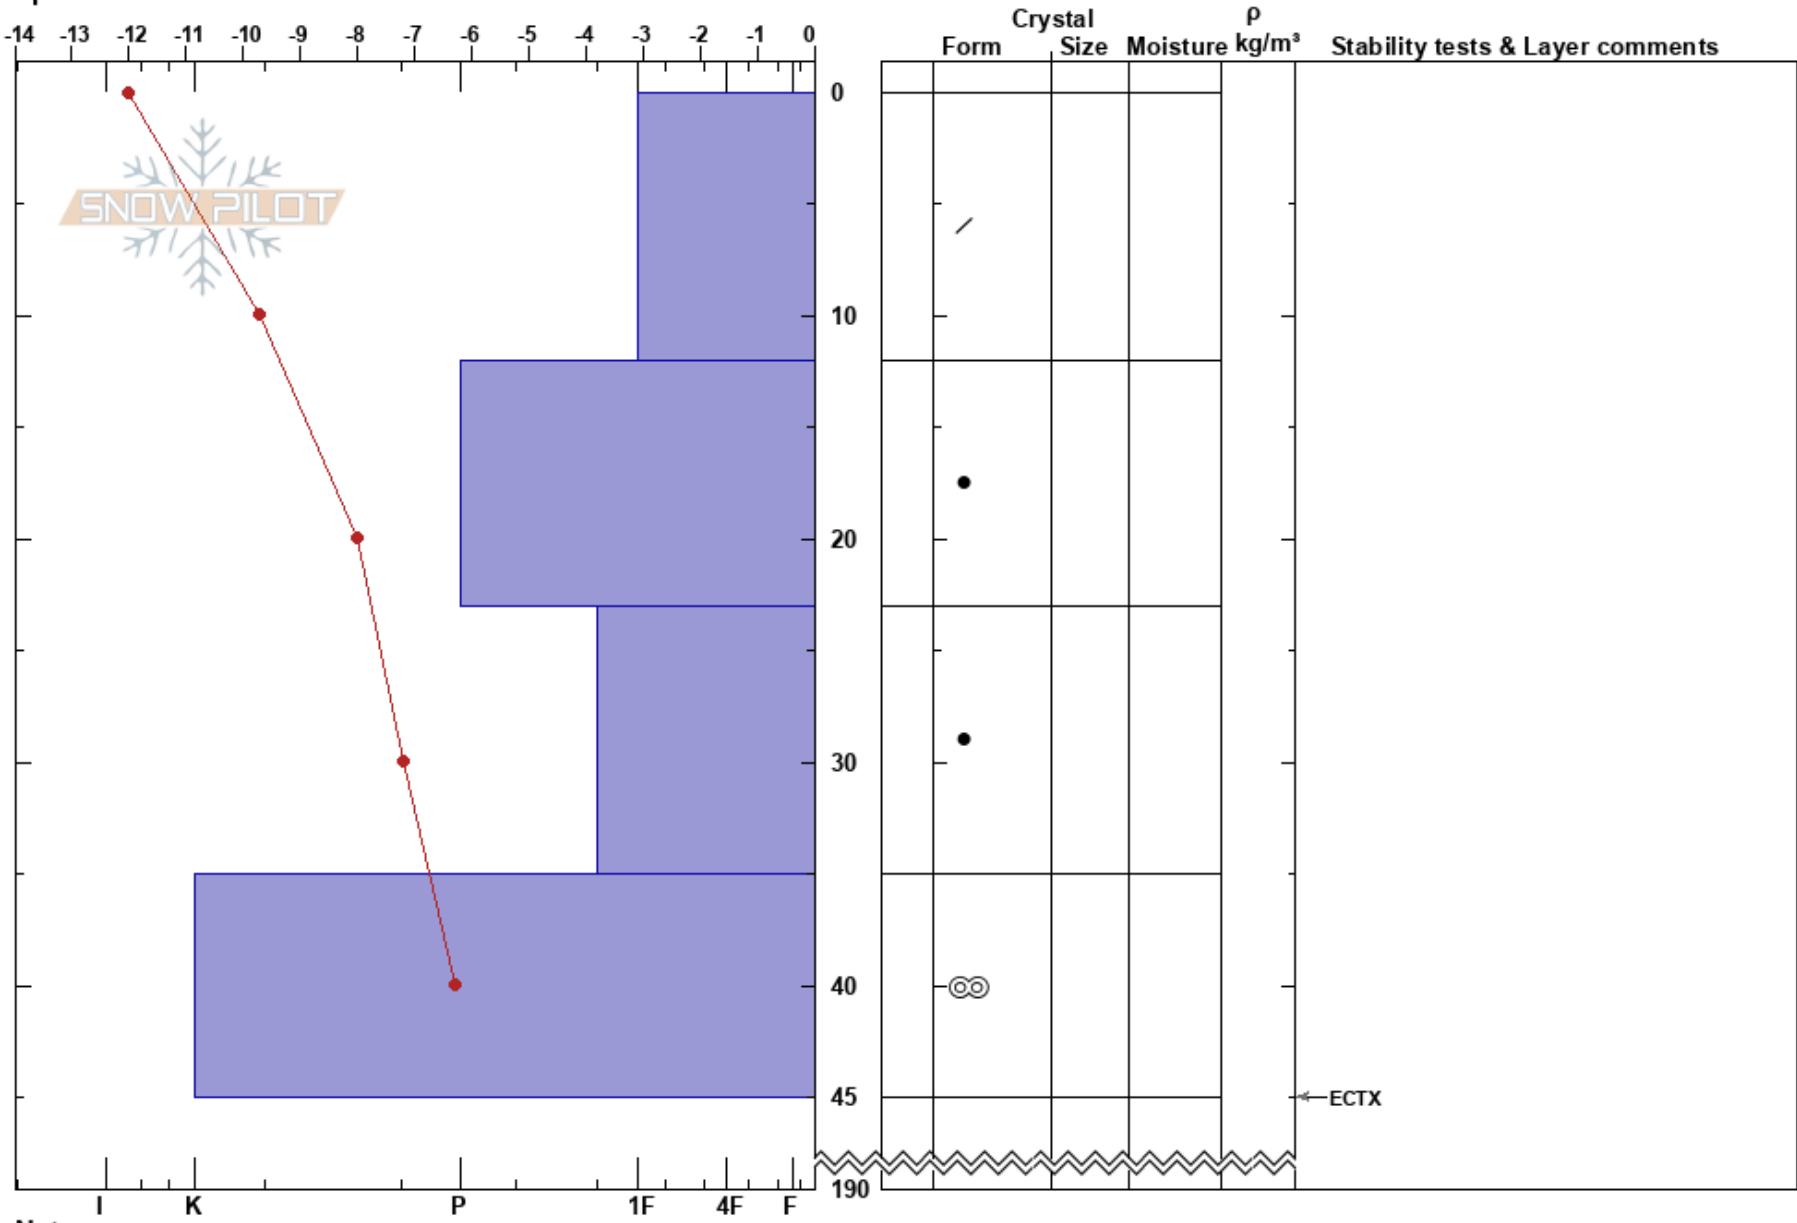

Ekorrkammen NO  
 Sylarna  
 Sweden  
 Elevation: 1400 m  
 Aspect: NE  
 Specifics:

Karin Trolin  
 11/02/2025 - 10:30  
 Co-ord: 63.00075N, 12.24639E  
 Slope Angle: 25°  
 Wind Loading:

Stability:  
 Air Temperature: 0°C  
 Sky Cover: FEW  
 Precipitation: NO  
 Wind: W Light Breeze  
 HS:190  
 PF:10  
 Layer Notes: