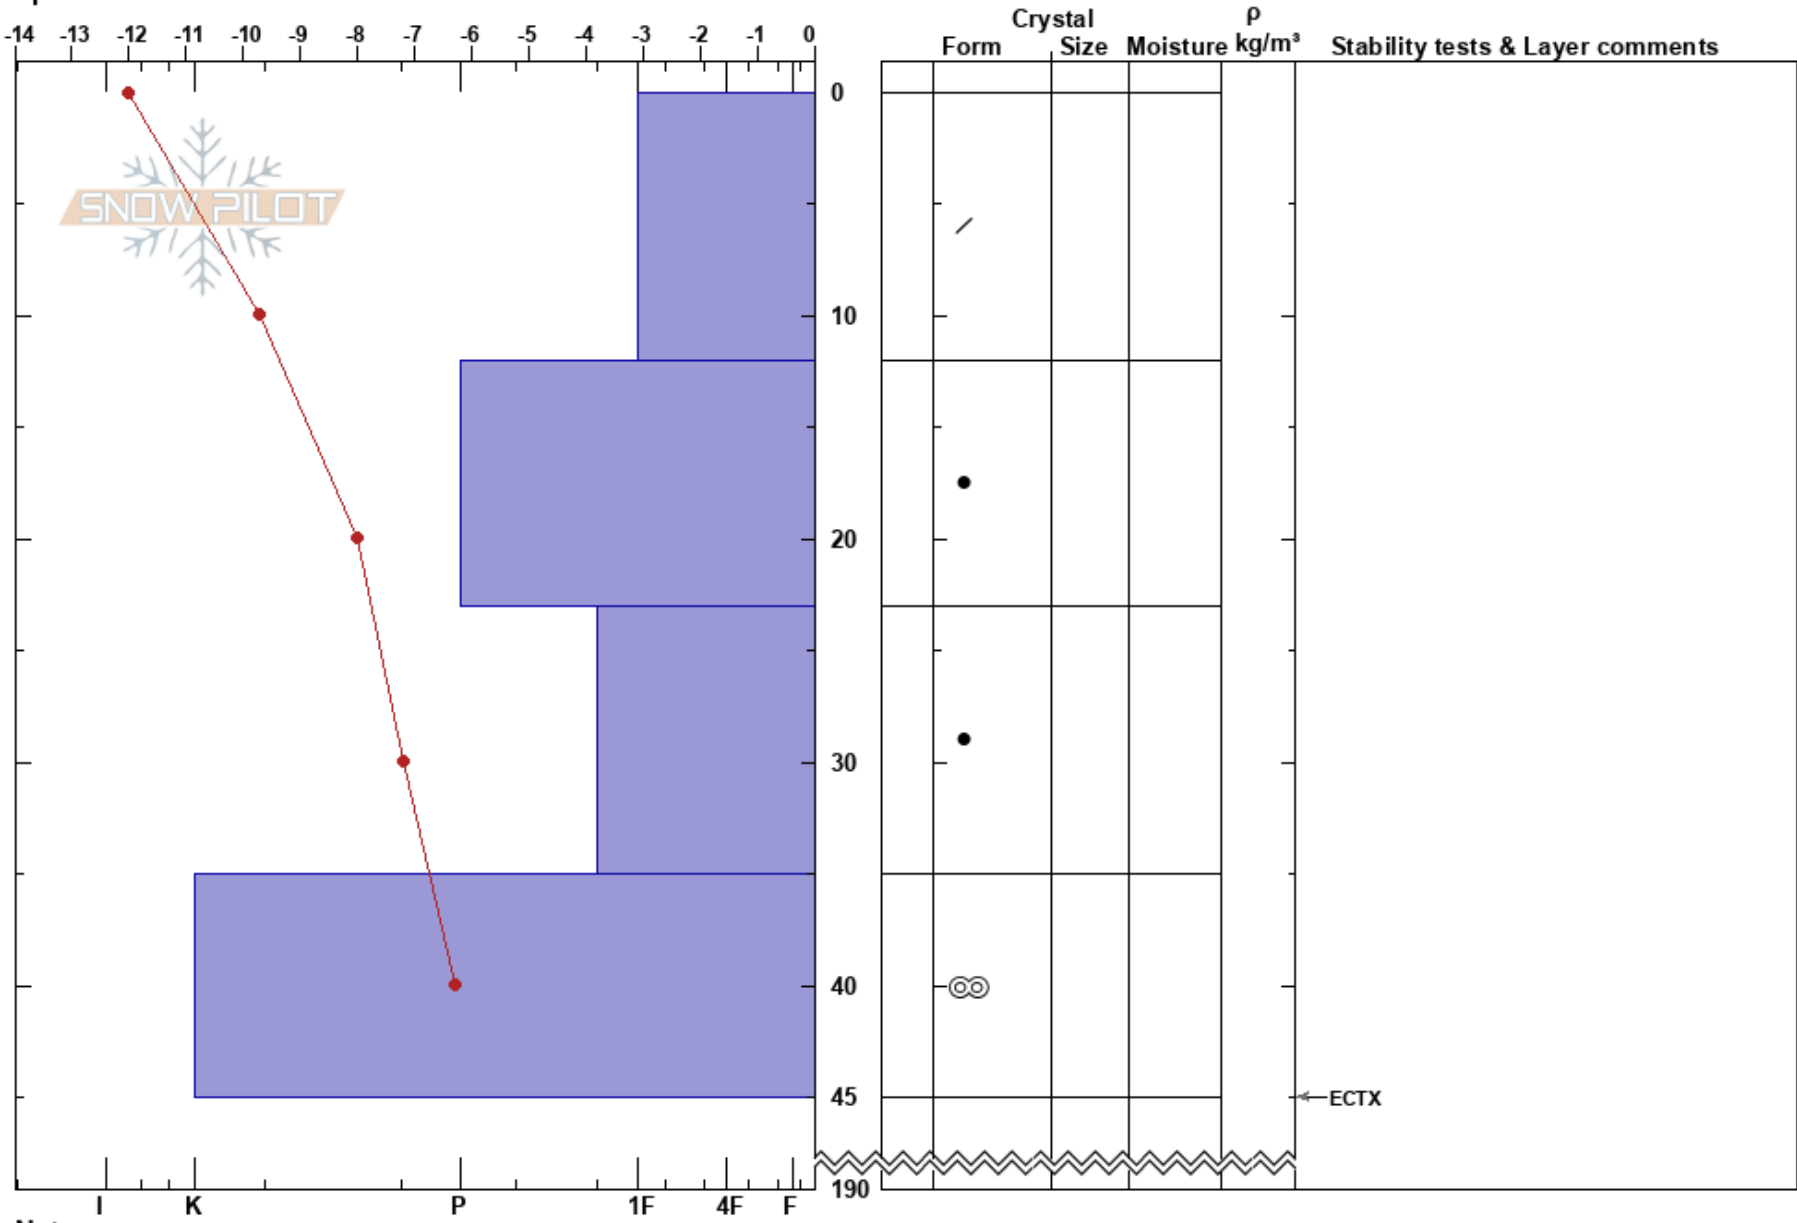

Ekorrkammen NO
 Sylarna
 Sweden
 Elevation: 1400 m
 Aspect: NE
 Specifics:

Karin Trolin
 11/02/2025 - 10:30
 Co-ord: 63.00075N, 12.24639E
 Slope Angle: 25°
 Wind Loading:

Stability:
 Air Temperature: 0°C
 Sky Cover: FEW
 Precipitation: NO
 Wind: W Light Breeze
 HS:190
 PF:10
 Layer Notes: