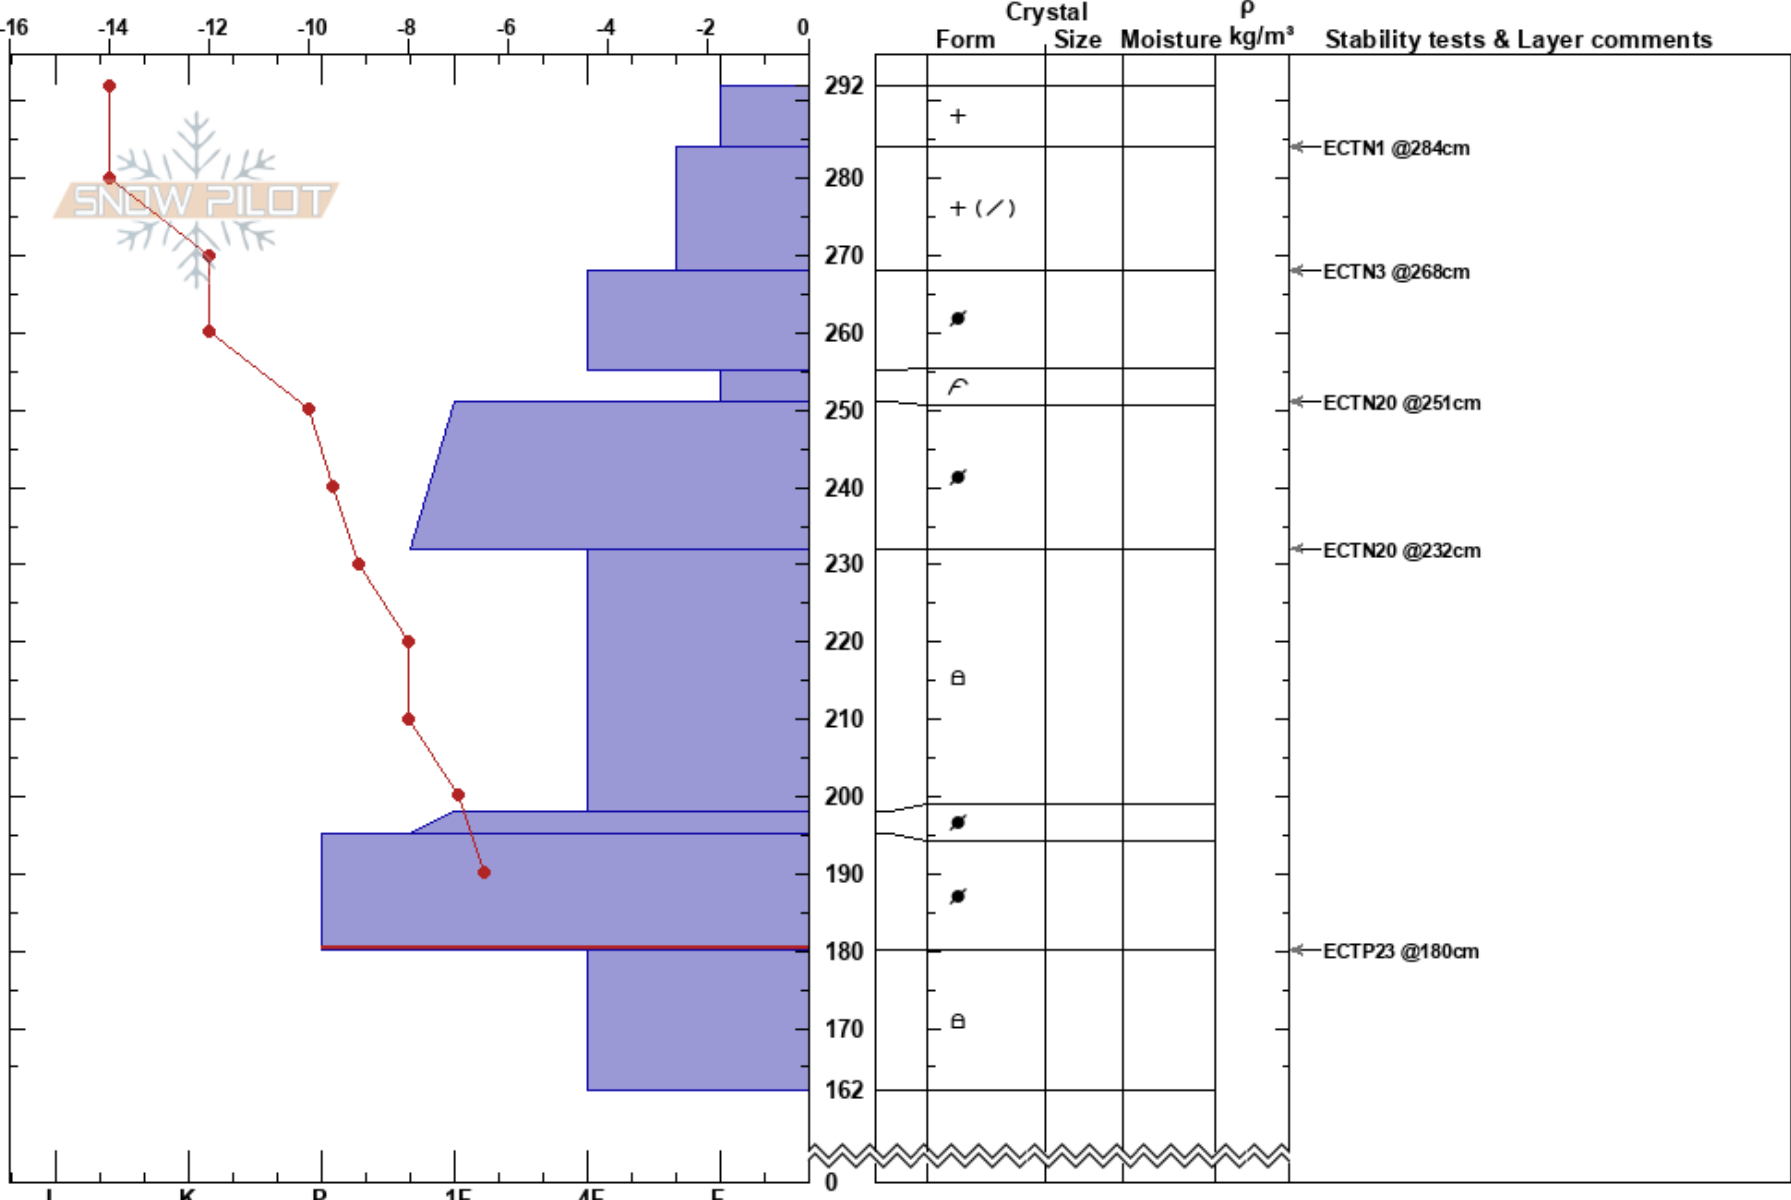

Stataline Ridge
 Bitterroot
 MT
 Elevation: 8060 ft
 Aspect: 358°

Logan King
 02/19/2018 - 12:30pm
 Co-ord: 45.70303N, -113.97668W
 Slope Angle: 30°
 Wind Loading: previous

Stability:
 Air Temperature: -14°C
 Sky Cover: FEW
 Precipitation: NO
 Wind: S Light Breeze

HS:292
 PS: 35 195-180cm:Problematic layer

Specifics: Collapsing, localized; Recent avalanche activity on similar slopes

Notes: