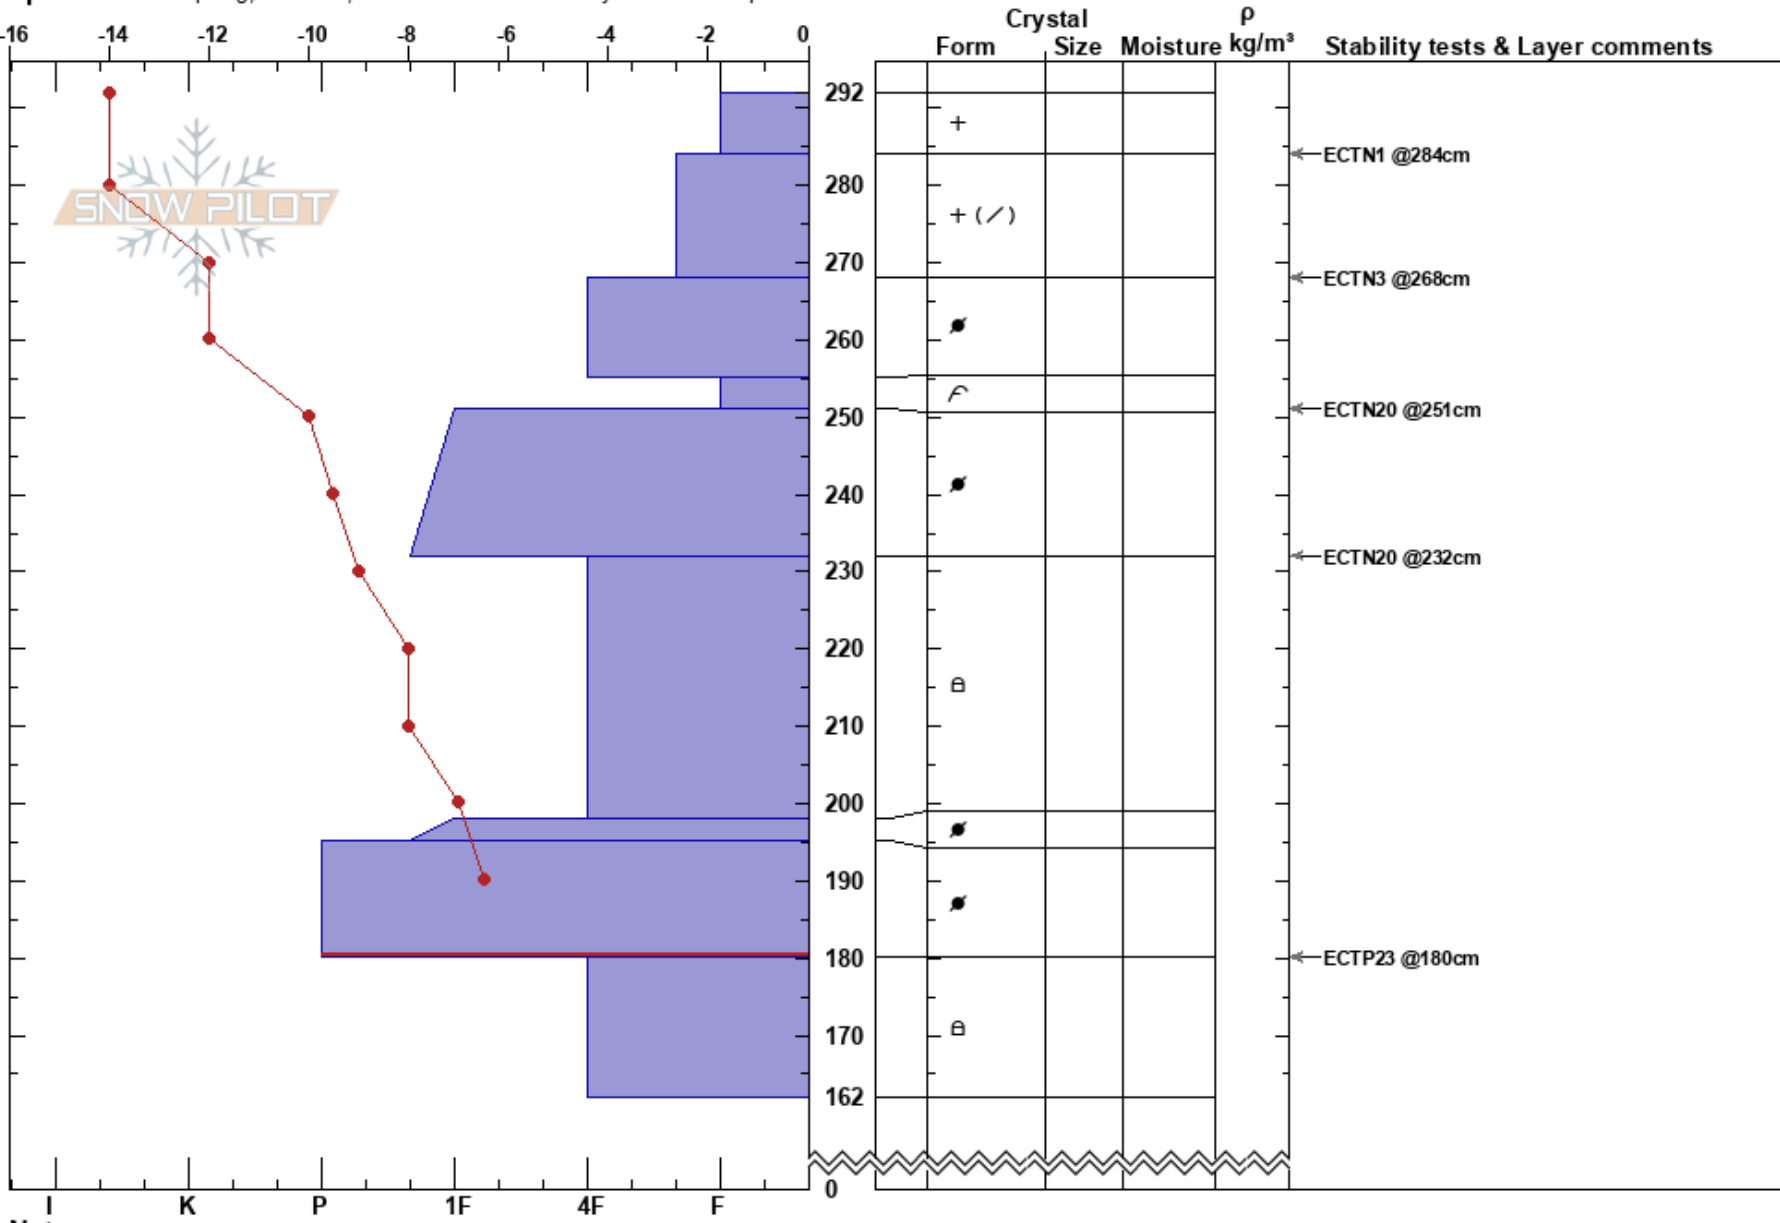

Stataline Ridge  
 Bitterroot  
 MT  
 Elevation: 8060 ft  
 Aspect: 358°

Logan King  
 02/19/2018 - 12:30pm  
 Co-ord: 45.70303N, -113.97668W  
 Slope Angle: 30°  
 Wind Loading: previous

Stability:  
 Air Temperature: -14°C  
 Sky Cover: FEW  
 Precipitation: NO  
 Wind: S Light Breeze

HS:292  
 PS: 35 195-180cm:Problematic layer

Specifics: Collapsing, localized; Recent avalanche activity on similar slopes

Notes: