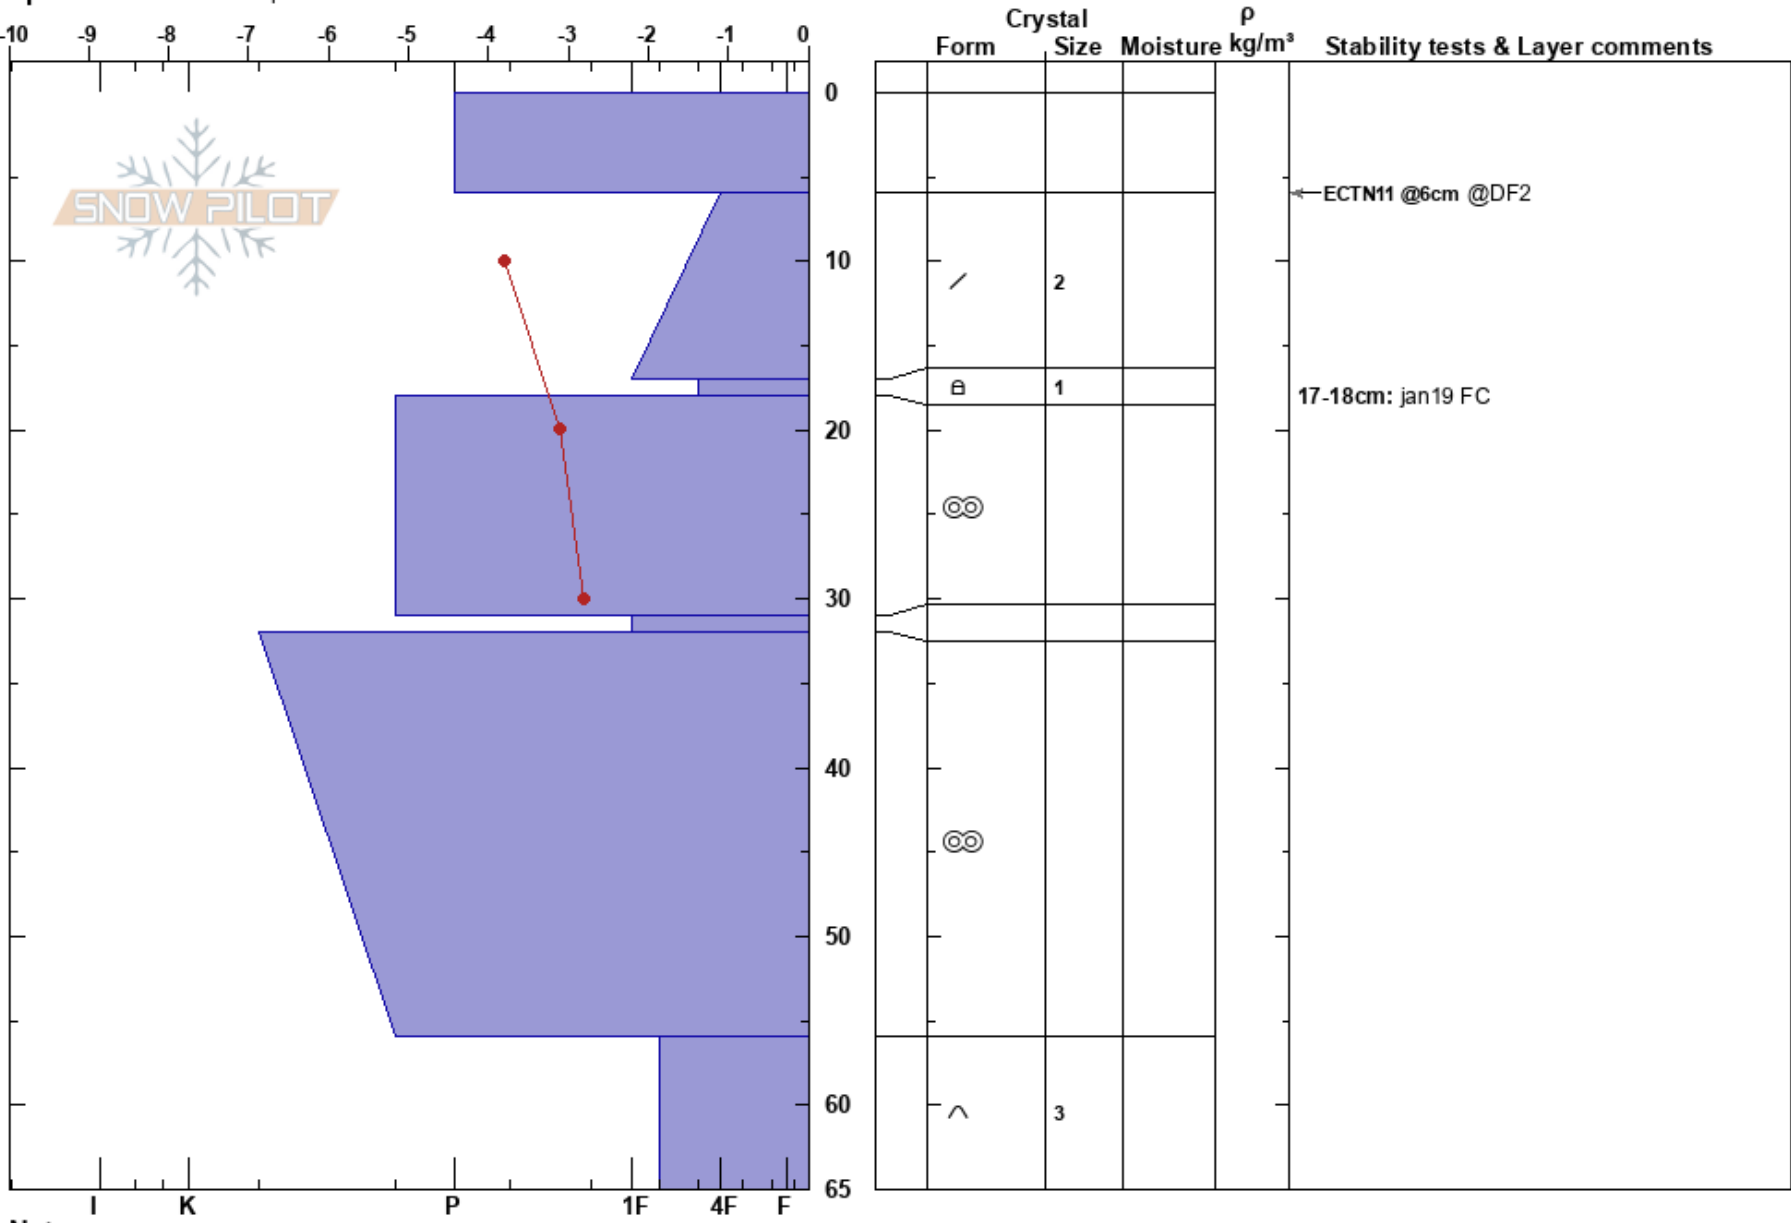

Daune Low Alp
 Dauna
 Sweden
Elevation: 900 m
Aspect: NE
Specifics: We skied slope

Stefan Lundin
 11/02/2025 - 11:30
Co-ord: 65.28454N, 15.25020E
Slope Angle: 25°
Wind Loading: no

Stability: **HS:**65 **Layer Notes:**
Air Temperature: -2°C **PF:**10 17-18cm: jan19 FC
Sky Cover: SCT **PS:** 1
Precipitation: NO
Wind: NW Light Breeze

Notes: Planar slope close to rocky area, lower part of Alp.