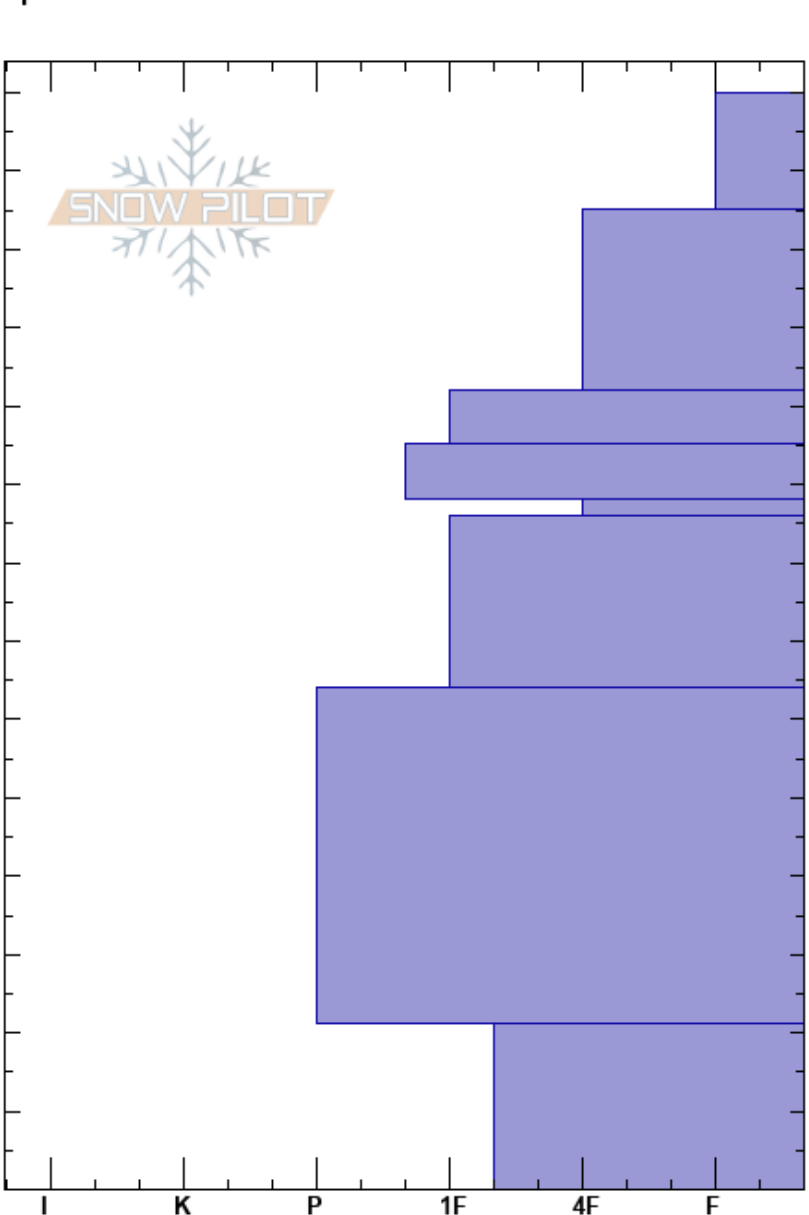

Deer Creek NE Face
 Madison Range-N
 MT
 Elevation: 8200 ft
 Aspect: 70°
 Specifics:

Haylee Darby
 02/10/2025 - 1:00pm
 Co-ord: 45.31479N, -111.22955W
 Slope Angle: 20°
 Wind Loading:

Stability:
 Air Temperature:
 Sky Cover: FEW
 Precipitation: NO
 Wind: Calm

HS:140 Layer Notes:

Crystal Form	Crystal Size	Moisture	ρ kg/m ³	Stability tests & Layer comments
/				
/				
•				
⊖				
⊖ (V)	1-2(6)			← ECTP28 @88cm
□	1			
□	1-2			
□	3-4			

Notes: