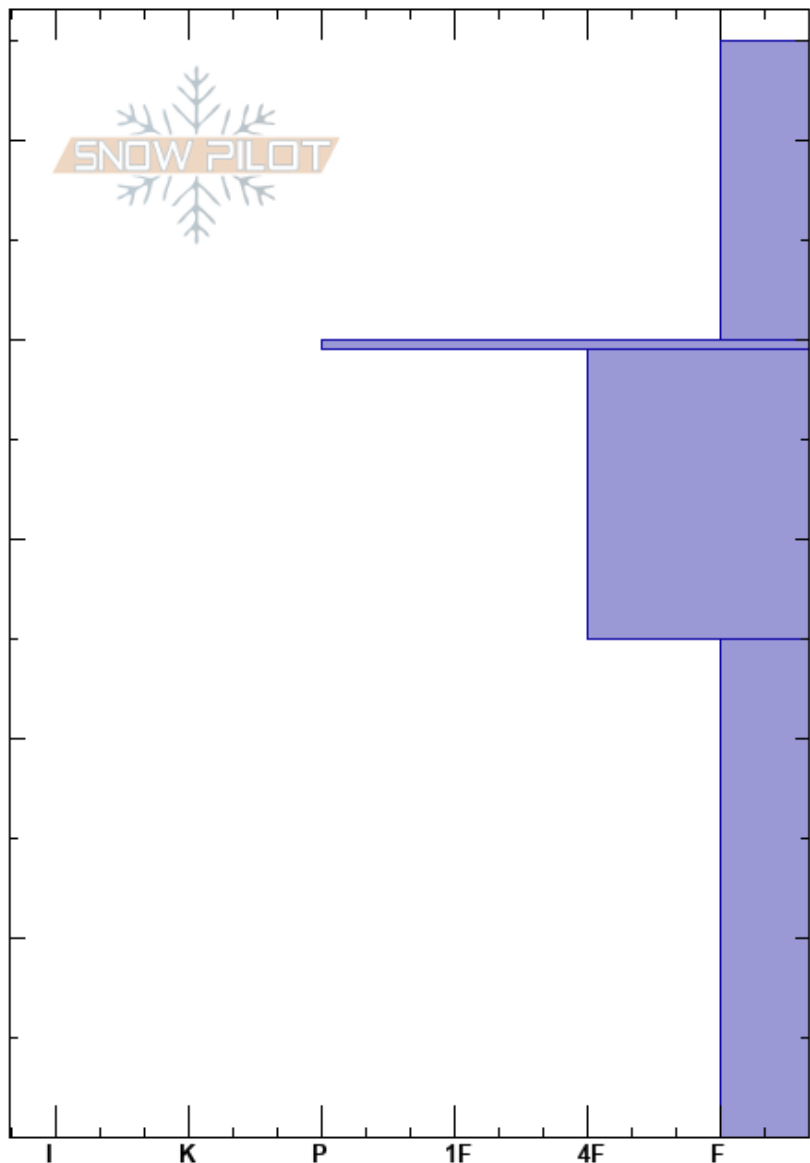

Silver Run
 Beartooths
 MT
 Elevation: 6610 ft
 Aspect: NE
 Specifics:

Greg Krumel
 02/10/2025 - 8:51am
 Co-ord: 45.14784N, -109.34292W
 Slope Angle: 17°
 Wind Loading: no

Stability: Good HS:55
 Air Temperature: -17°C
 Sky Cover: SCT
 Precipitation: S-1
 Wind: E Light Breeze

Layer Notes:
 40-39.5cm: Dirt layer from wind event
 25-0cm: Problematic layer

Crystal Form	Crystal Size	Moisture	ρ kg/m ³	Stability tests & Layer comments
☒	-1			
☉☉				40-39.5cm: Dirt layer from wind event
.				
				← ECTP17 @25cm
⊖	1-2			