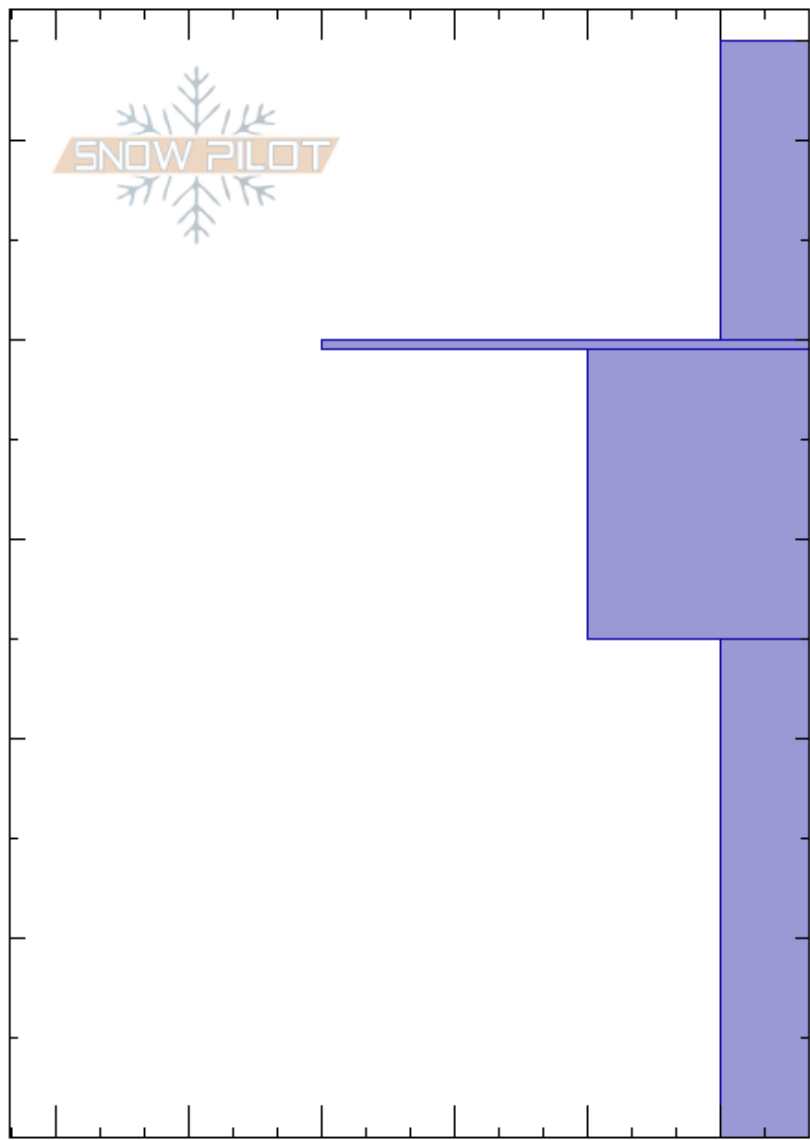

Silver Run
 Beartooths
 MT
 Elevation: 6610 ft
 Aspect: NE
 Specifics:

Greg Krumel
 02/10/2025 - 8:51am
 Co-ord: 45.14784N, -109.34292W
 Slope Angle: 17°
 Wind Loading: no

Stability: Good HS:55
 Air Temperature: -17°C
 Sky Cover: SCT
 Precipitation: S-1
 Wind: E Light Breeze

Layer Notes:
 40-39.5cm: Dirt layer from wind event
 25-0cm: Problematic layer

Height (cm)	Crystal		Moisture	ρ kg/m ³	Stability tests & Layer comments
	Form	Size			
55					
48	⊠	-1			
40	⊙⊙				40-39.5cm: Dirt layer from wind event
32	.				
25					← ECTP17 @25cm
12	⊕	1-2			
0					