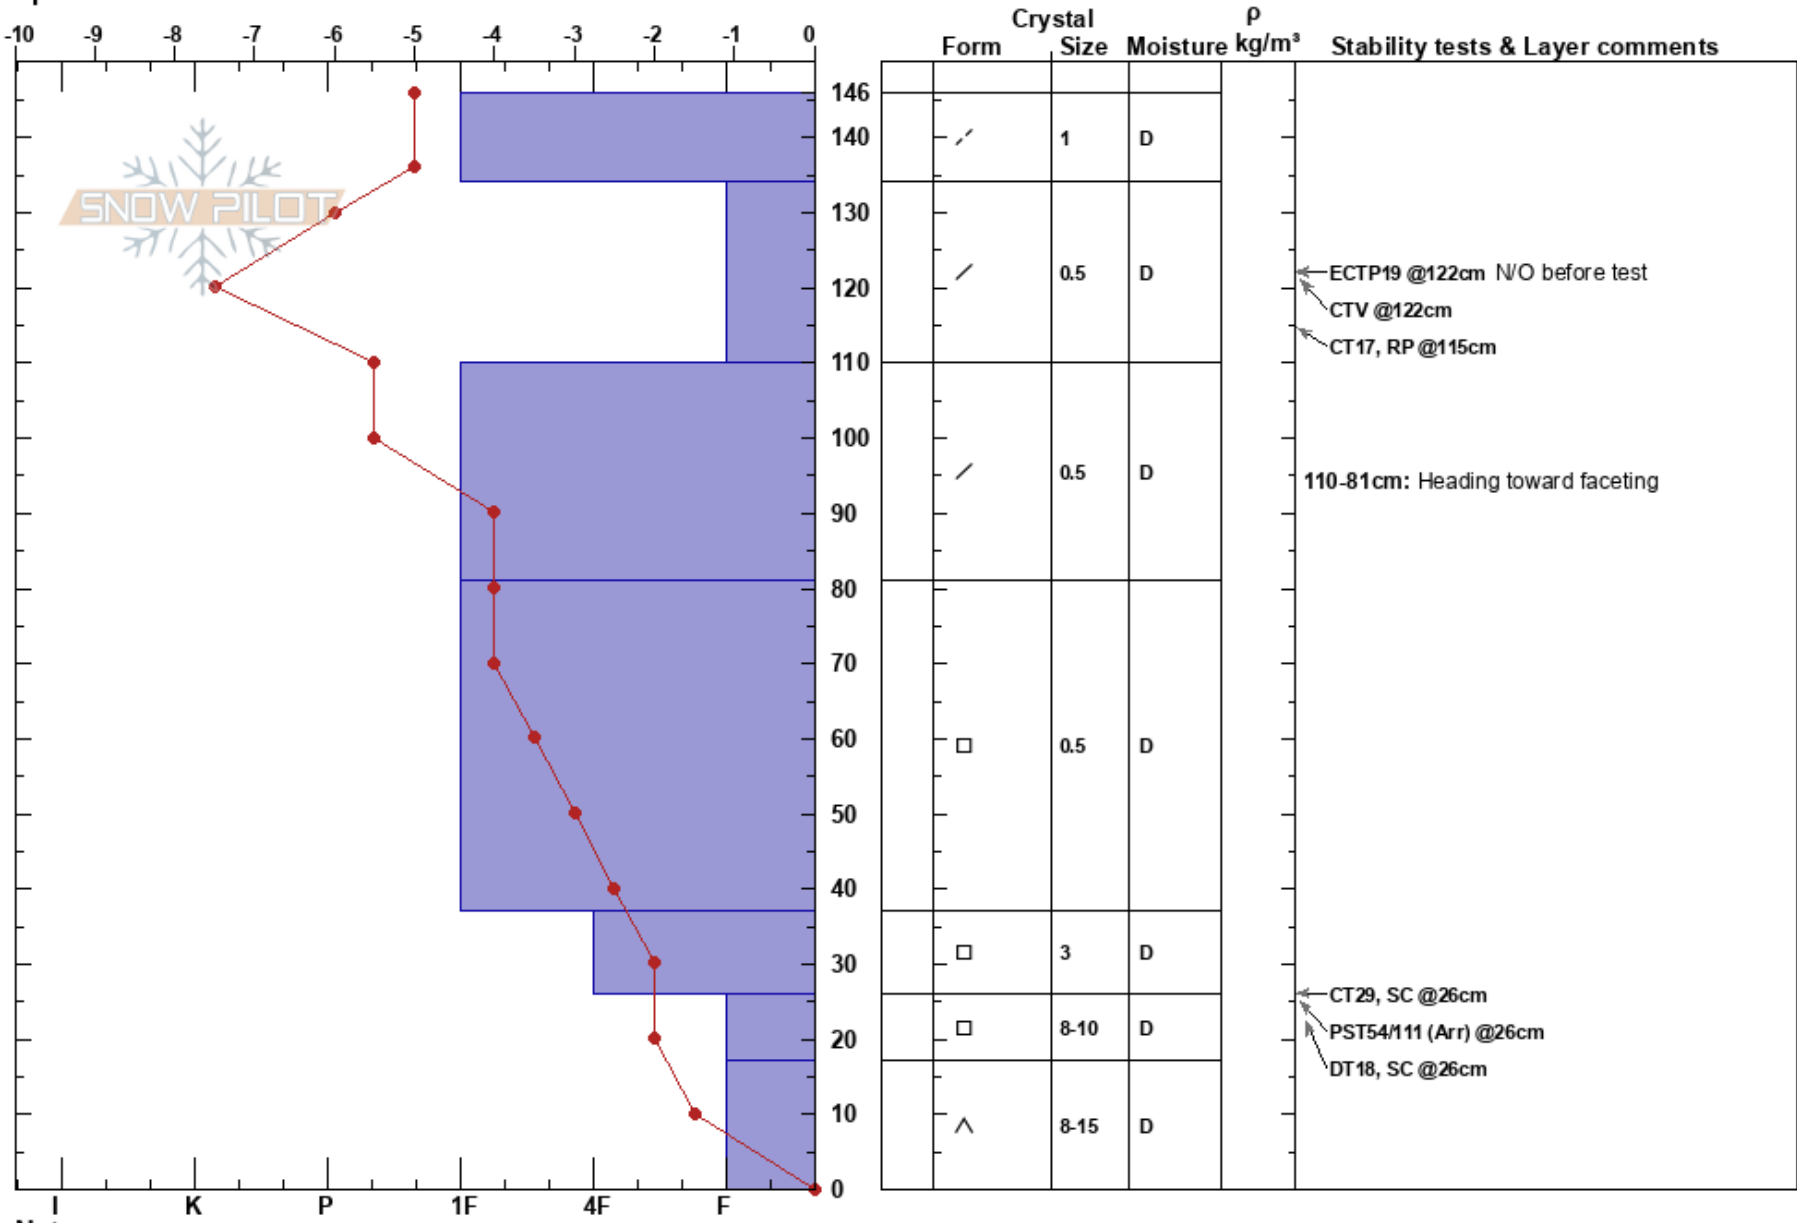

Senator Beck Basin
 San Juan Range
 CO
 Elevation: 11530 ft
 Aspect: NE
 Specifics:

Matt Jordan
 02/18/2018 - 11:43am
 Co-ord:
 Slope Angle: 25°
 Wind Loading: yes

Stability:
 Air Temperature: 0°C
 Sky Cover: FEW
 Precipitation: NO
 Wind: SW Moderate

HS:146
 PF:35
 110-81cm: Heading toward faceting
 26-17cm: Problematic layer

Notes: Pit dug on wind loaded slope