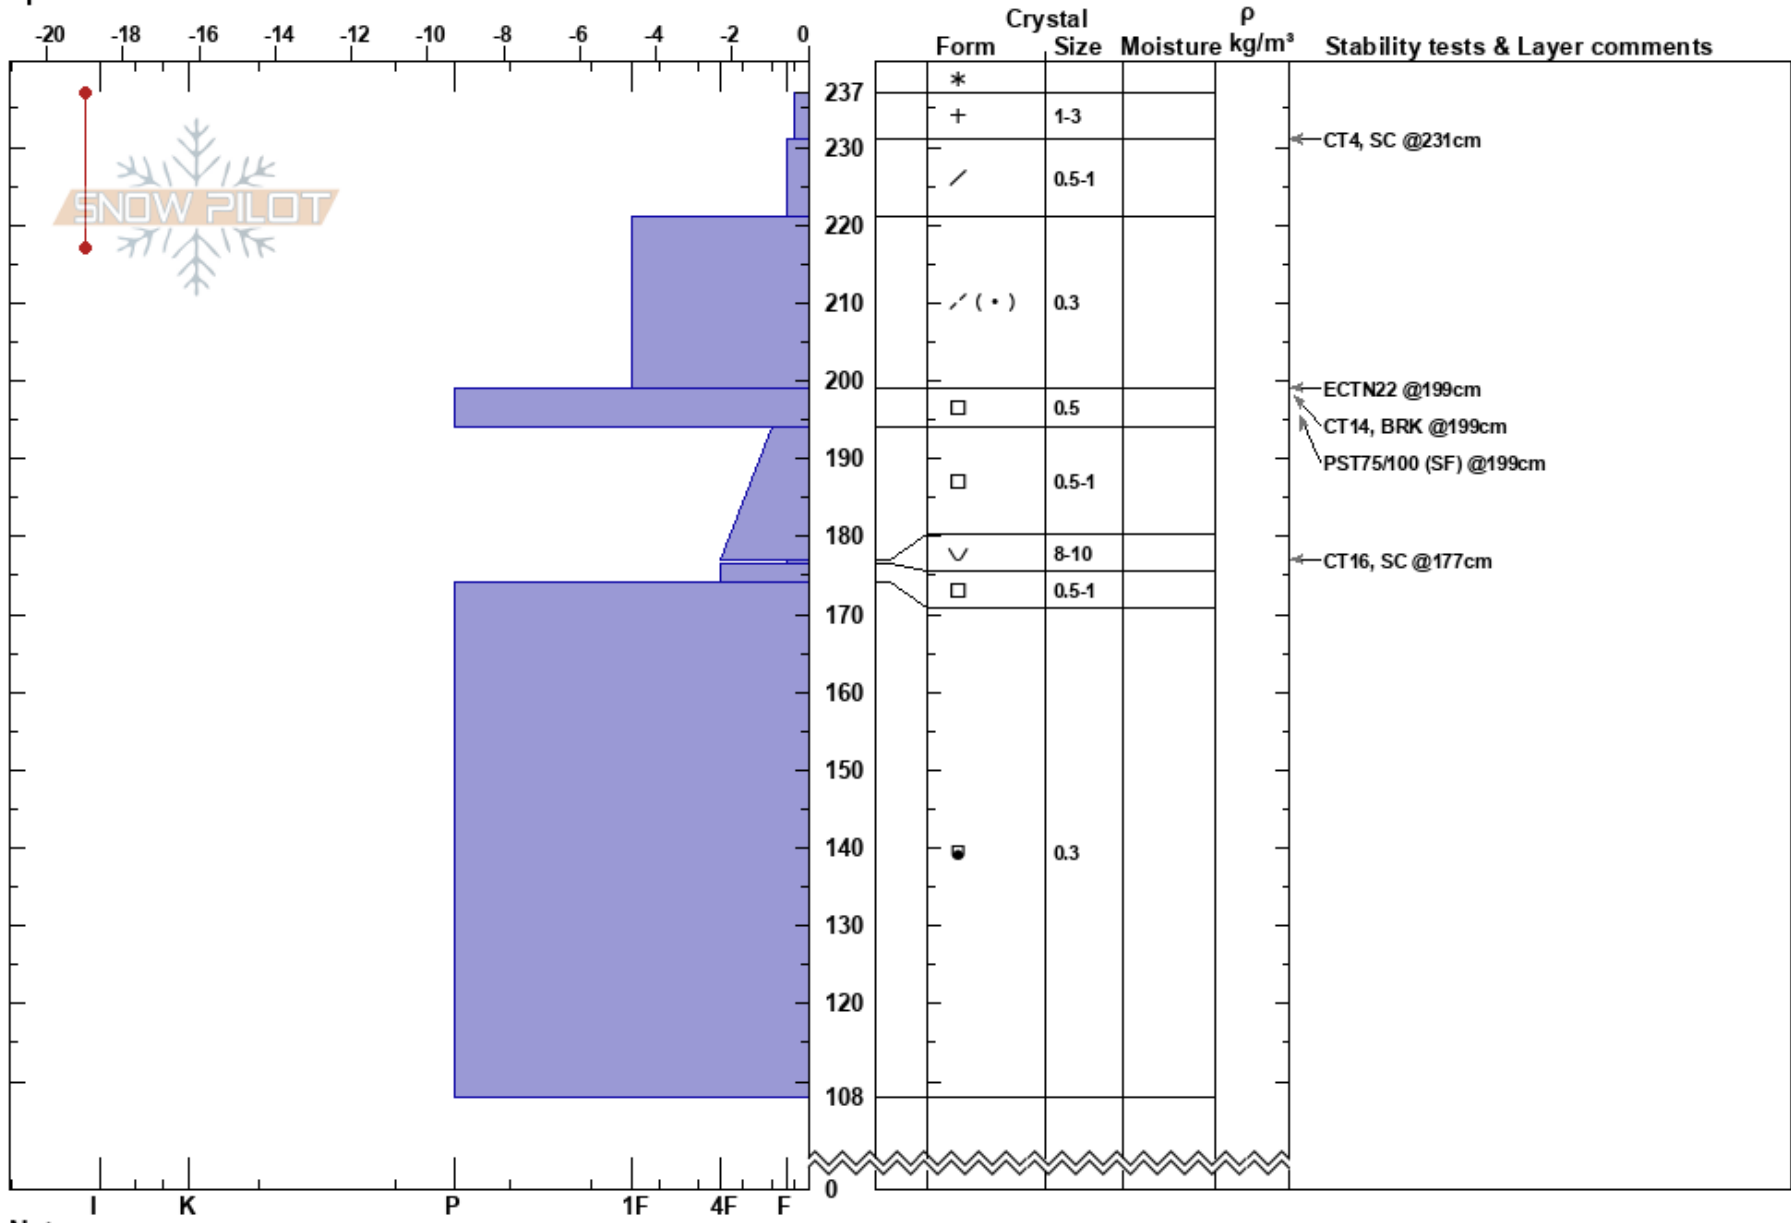

Wenatchee Mtn
 Central Cascades, East WA
 Elevation: 6693 ft
 Aspect: NE
 Specifics:

Payton Schiff
 02/10/2025 - 10:52am
 Co-ord: 10T 696311W 5238789N
 Slope Angle:
 Wind Loading: no

Stability: HS:237
 Air Temperature: -16°C
 Sky Cover: BKN
 Precipitation: S-1
 Wind: SW Calm
 Layer Notes: 194-177cm:Problematic layer