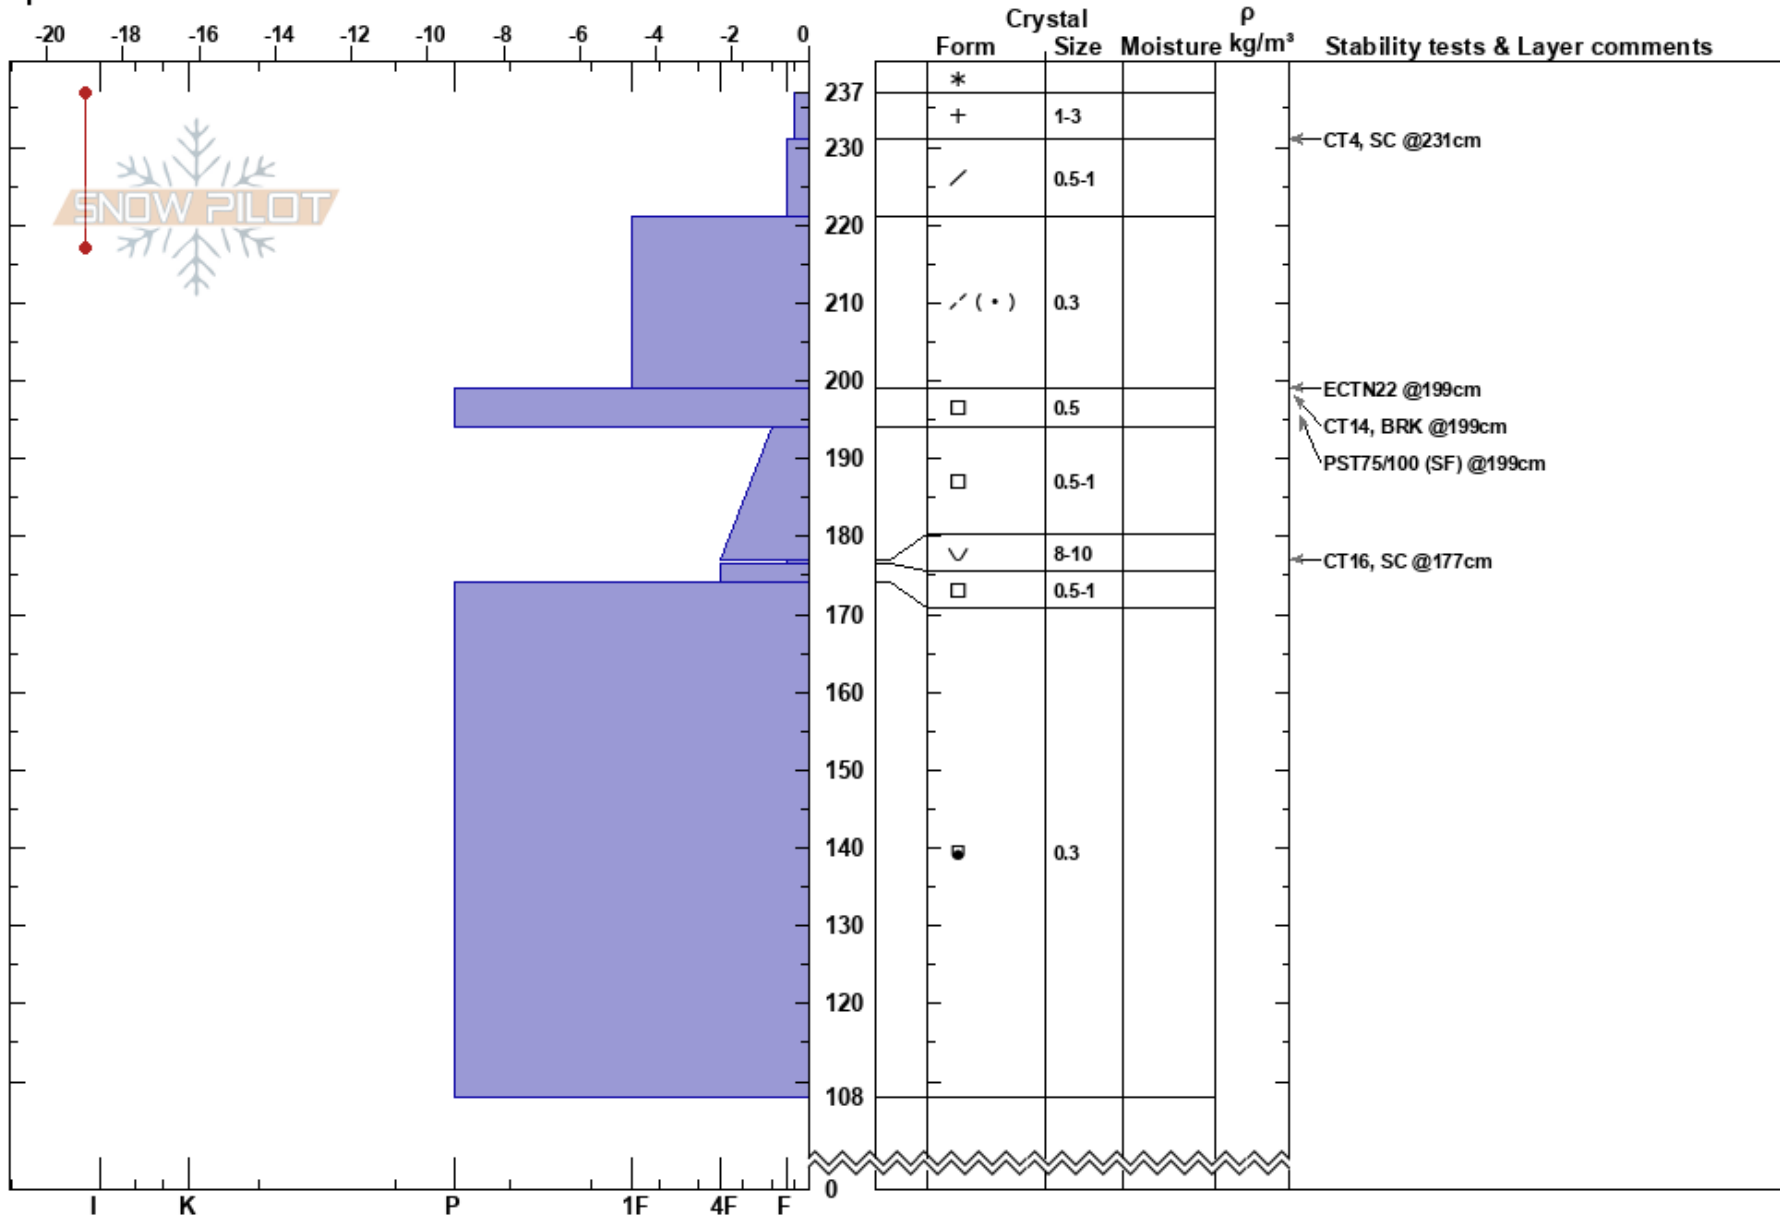

Wenatchee Mtn
 Central Cascades, East WA
 Elevation: 6693 ft
 Aspect: NE
 Specifics:

Payton Schiff
 02/10/2025 - 10:52am
 Co-ord: 10T 696311W 5238789N
 Slope Angle:
 Wind Loading: no

Stability: **HS:237**
 Air Temperature: -16°C
 Sky Cover: BKN
 Precipitation: S-1
 Wind: SW Calm
 Layer Notes: 194-177cm:Problematic layer