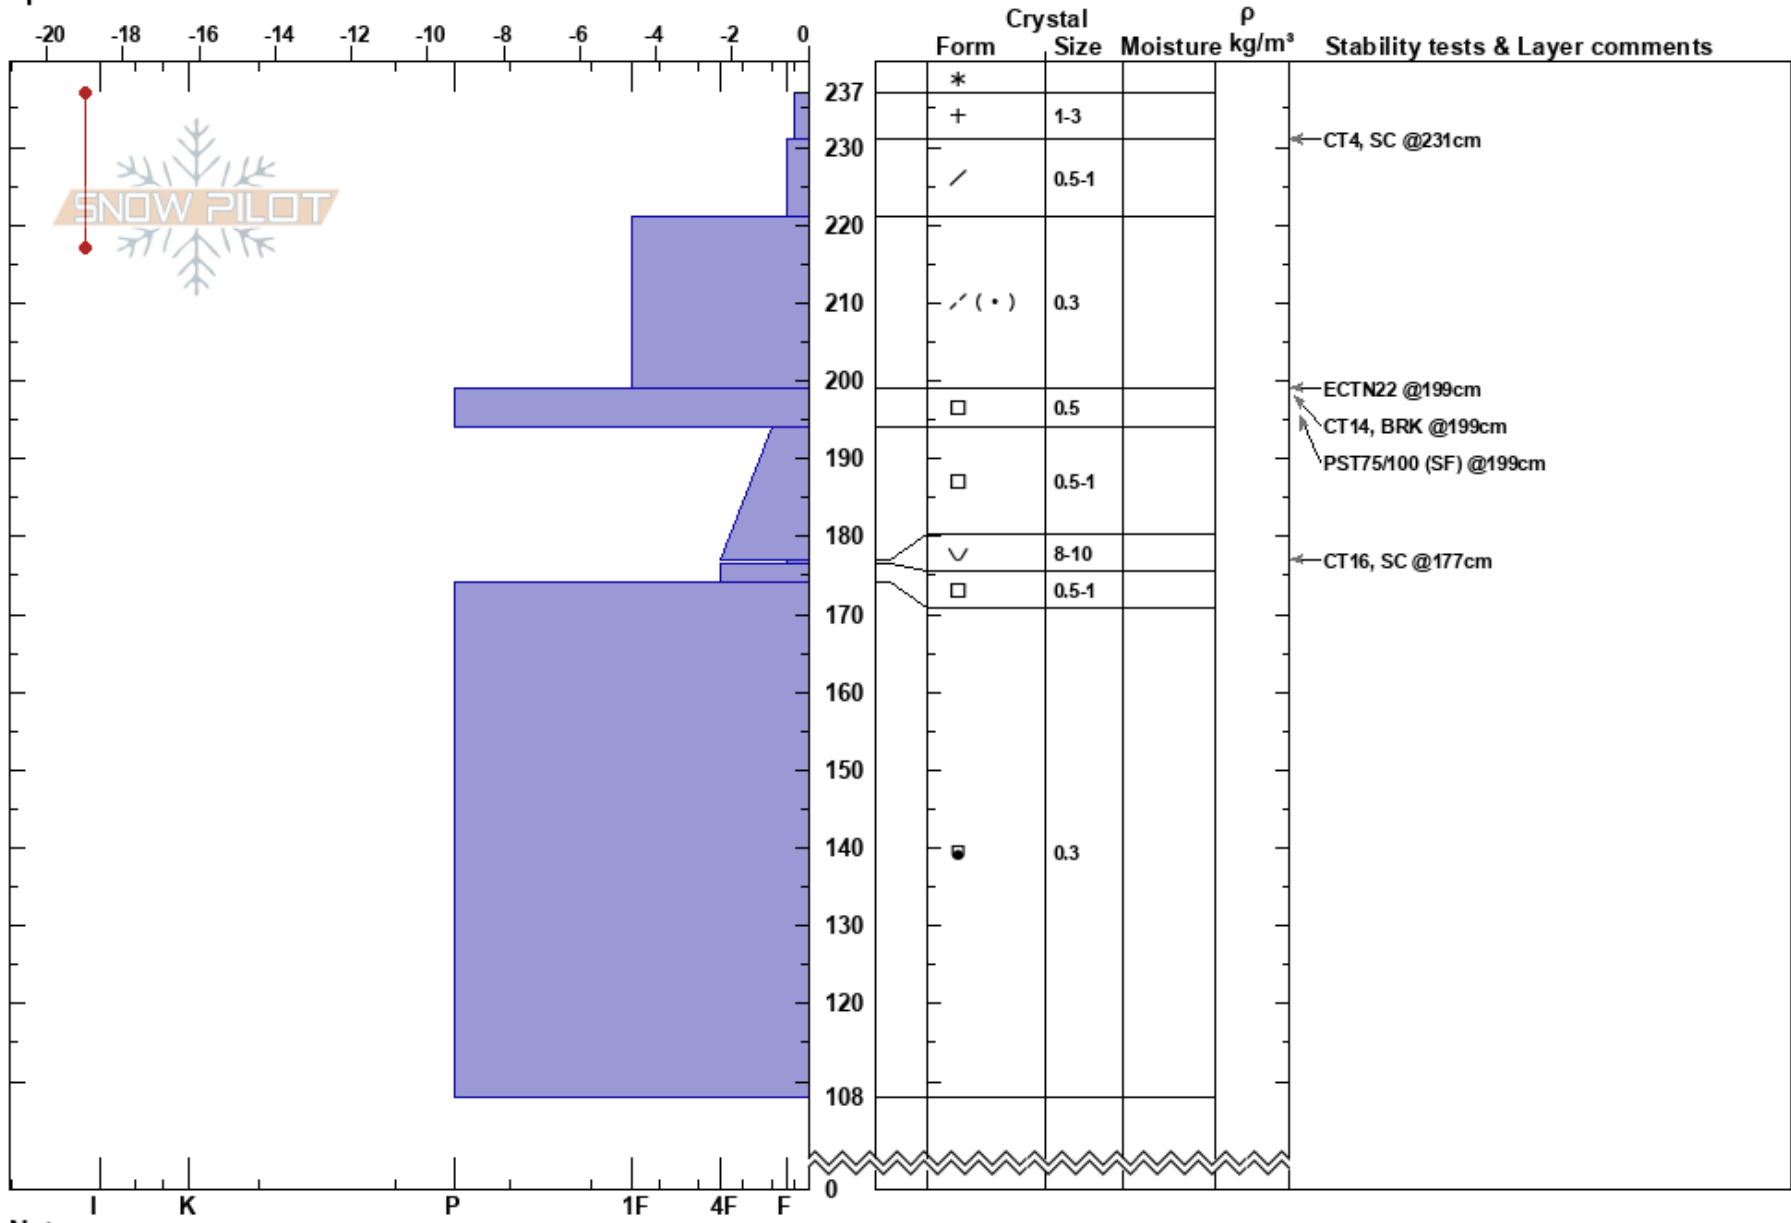

Wenatchee Mtn  
 Central Cascades, East WA  
 Elevation: 6693 ft  
 Aspect: NE  
 Specifics:

Payton Schiff  
 02/10/2025 - 10:52am  
 Co-ord: 10T 696311W 5238789N  
 Slope Angle:  
 Wind Loading: no

Stability: **HS:237**  
 Air Temperature: -16°C  
 Sky Cover: BKN  
 Precipitation: S-1  
 Wind: SW Calm  
 Layer Notes: 194-177cm:Problematic layer