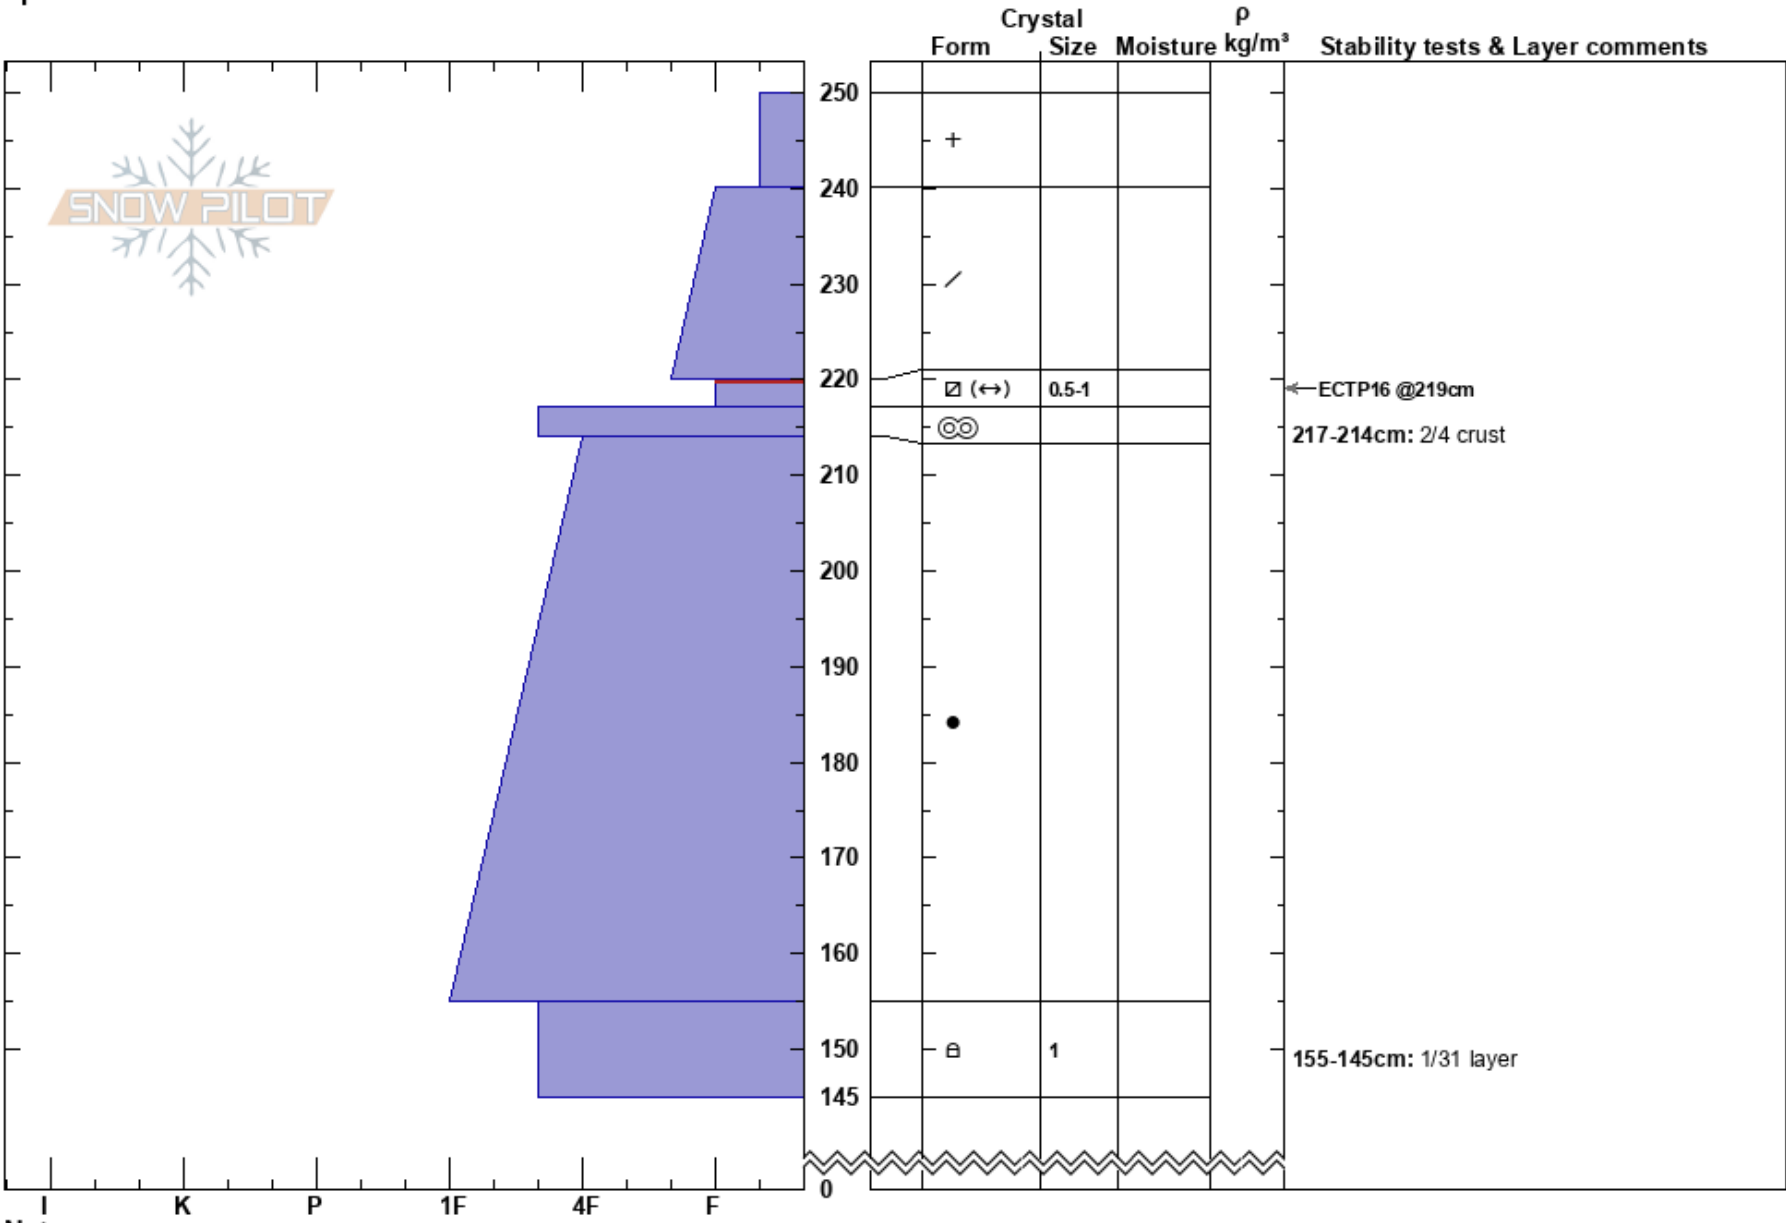

Palisade Peak  
 Snake River Range  
 WY  
 Elevation: 8499 ft  
 Aspect: NE  
 Specifics:

Alex Drinkard  
 02/10/2025 - 11:00am  
 Co-ord: 43.44568N, -111.08377W  
 Slope Angle: 30°  
 Wind Loading: no

Stability:  
 Air Temperature:  
 Sky Cover: BKN  
 Precipitation: S-1  
 Wind: SW Moderate

HS:250  
 PF:60  
 PS:20  
 220-217cm: Problematic layer  
 217-214cm: 2/4 crust  
 155-145cm: 1/31 layer

Notes: