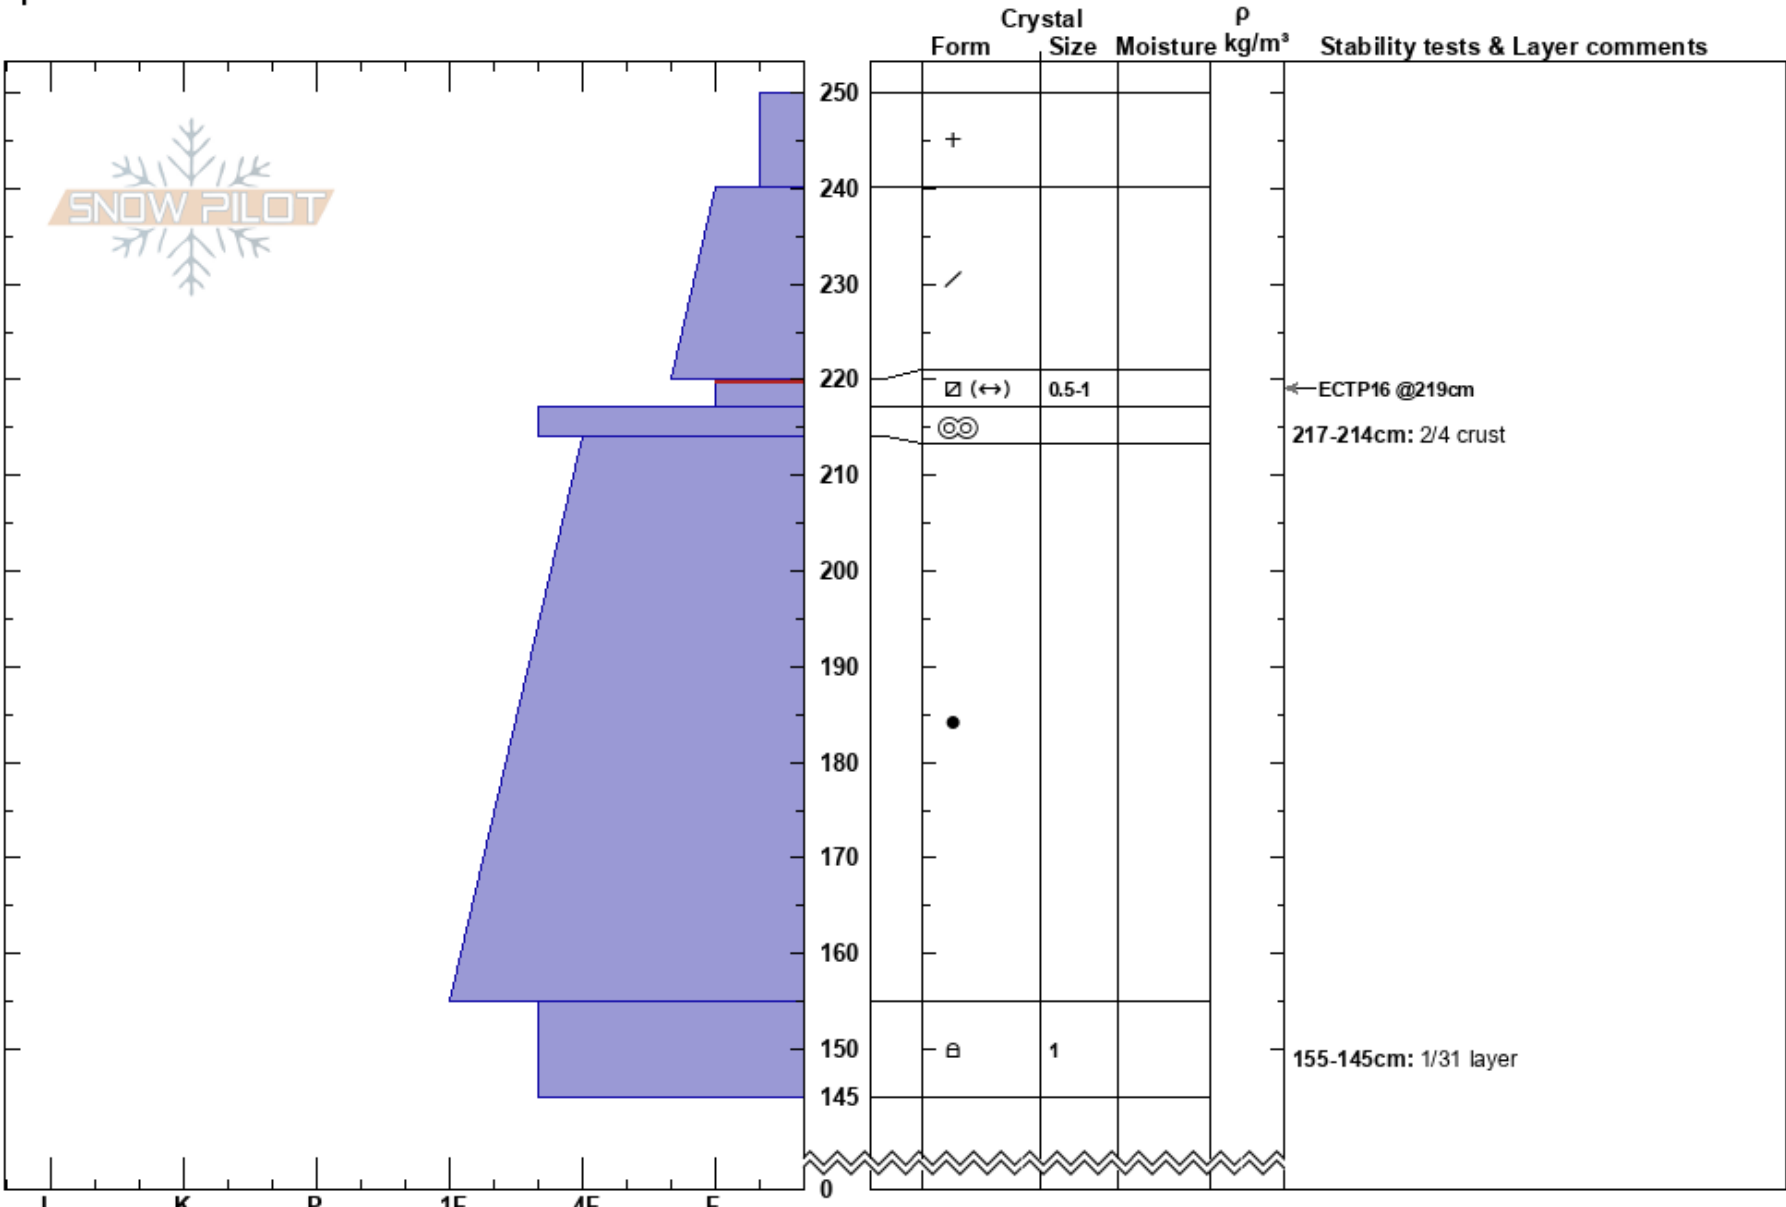

Palisade Peak
 Snake River Range
 WY
 Elevation: 8499 ft
 Aspect: NE
 Specifics:

Alex Drinkard
 02/10/2025 - 11:00am
 Co-ord: 43.44568N, -111.08377W
 Slope Angle: 30°
 Wind Loading: no

Stability:
 Air Temperature:
 Sky Cover: BKN
 Precipitation: S-1
 Wind: SW Moderate

HS:250
 PF:60
 PS:20
 220-217cm: Problematic layer
 217-214cm: 2/4 crust
 155-145cm: 1/31 layer

Notes: