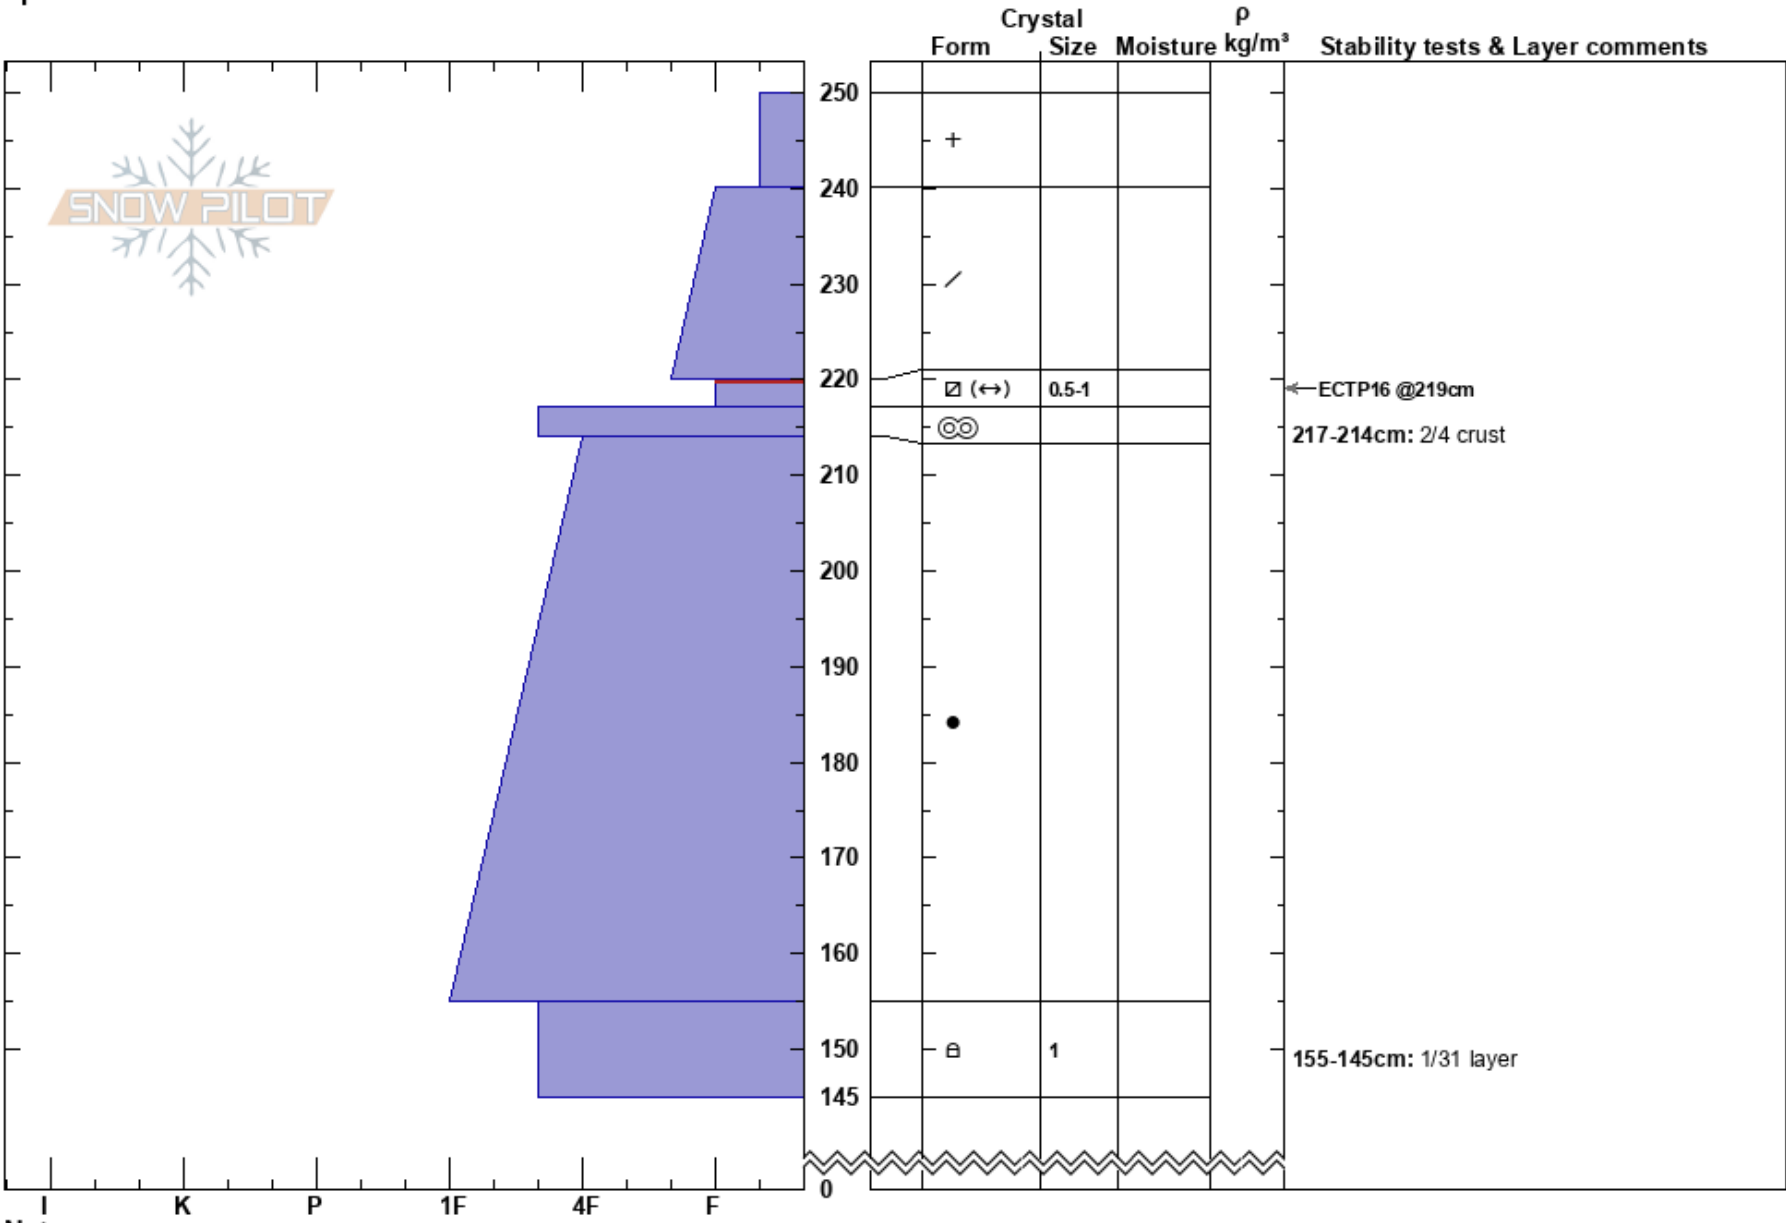

Palisade Peak
 Snake River Range
 WY
 Elevation: 8499 ft
 Aspect: NE
 Specifics:

Alex Drinkard
 02/10/2025 - 11:00am
 Co-ord: 43.44568N, -111.08377W
 Slope Angle: 30°
 Wind Loading: no

Stability:
 Air Temperature:
 Sky Cover: BKN
 Precipitation: S-1
 Wind: SW Moderate

HS:250
 PF:60
 PS:20
 220-217cm: Problematic layer
 217-214cm: 2/4 crust
 155-145cm: 1/31 layer

Notes: