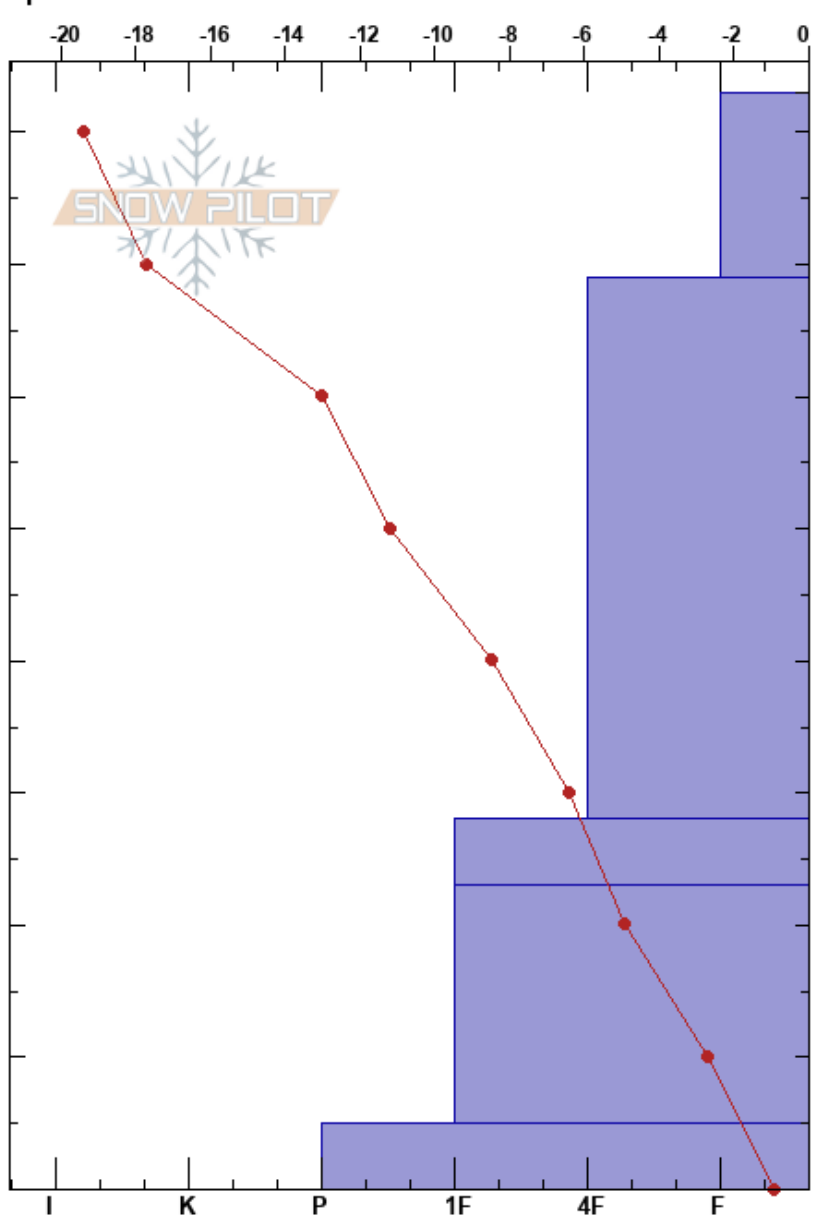

Bald Hills Snow SP
 Jasper National park
 AB

Jasper Visitor Safety
 10/02/2025 - 12:00
 Co-ord: 52.70499N, -117.66842W
 Slope Angle: 0°
 Wind Loading:

Stability:
 Air Temperature: -20.5°C PF:70
 Sky Cover: CLR
 Precipitation: NO
 Wind: Calm

HS:83
 Layer Notes:
 83-69cm: Thin, fragile crus at 72 cm
 69-28cm: Old faceted crust 44-45 cm
 28-23cm: Decomposing MfCr
 23-5cm: Problematic layer

Specifics:

Form	Crystal Size	Moisture	ρ kg/m ³	Stability tests & Layer comments
□	0.5			
□	1	D		83-69cm: Thin, fragile crus at 72 cm
□	3	D		69-28cm: Old faceted crust 44-45 cm
^	3	D		28-23cm: Decomposing MfCr
^	4.5-6	D		
⊗		D		