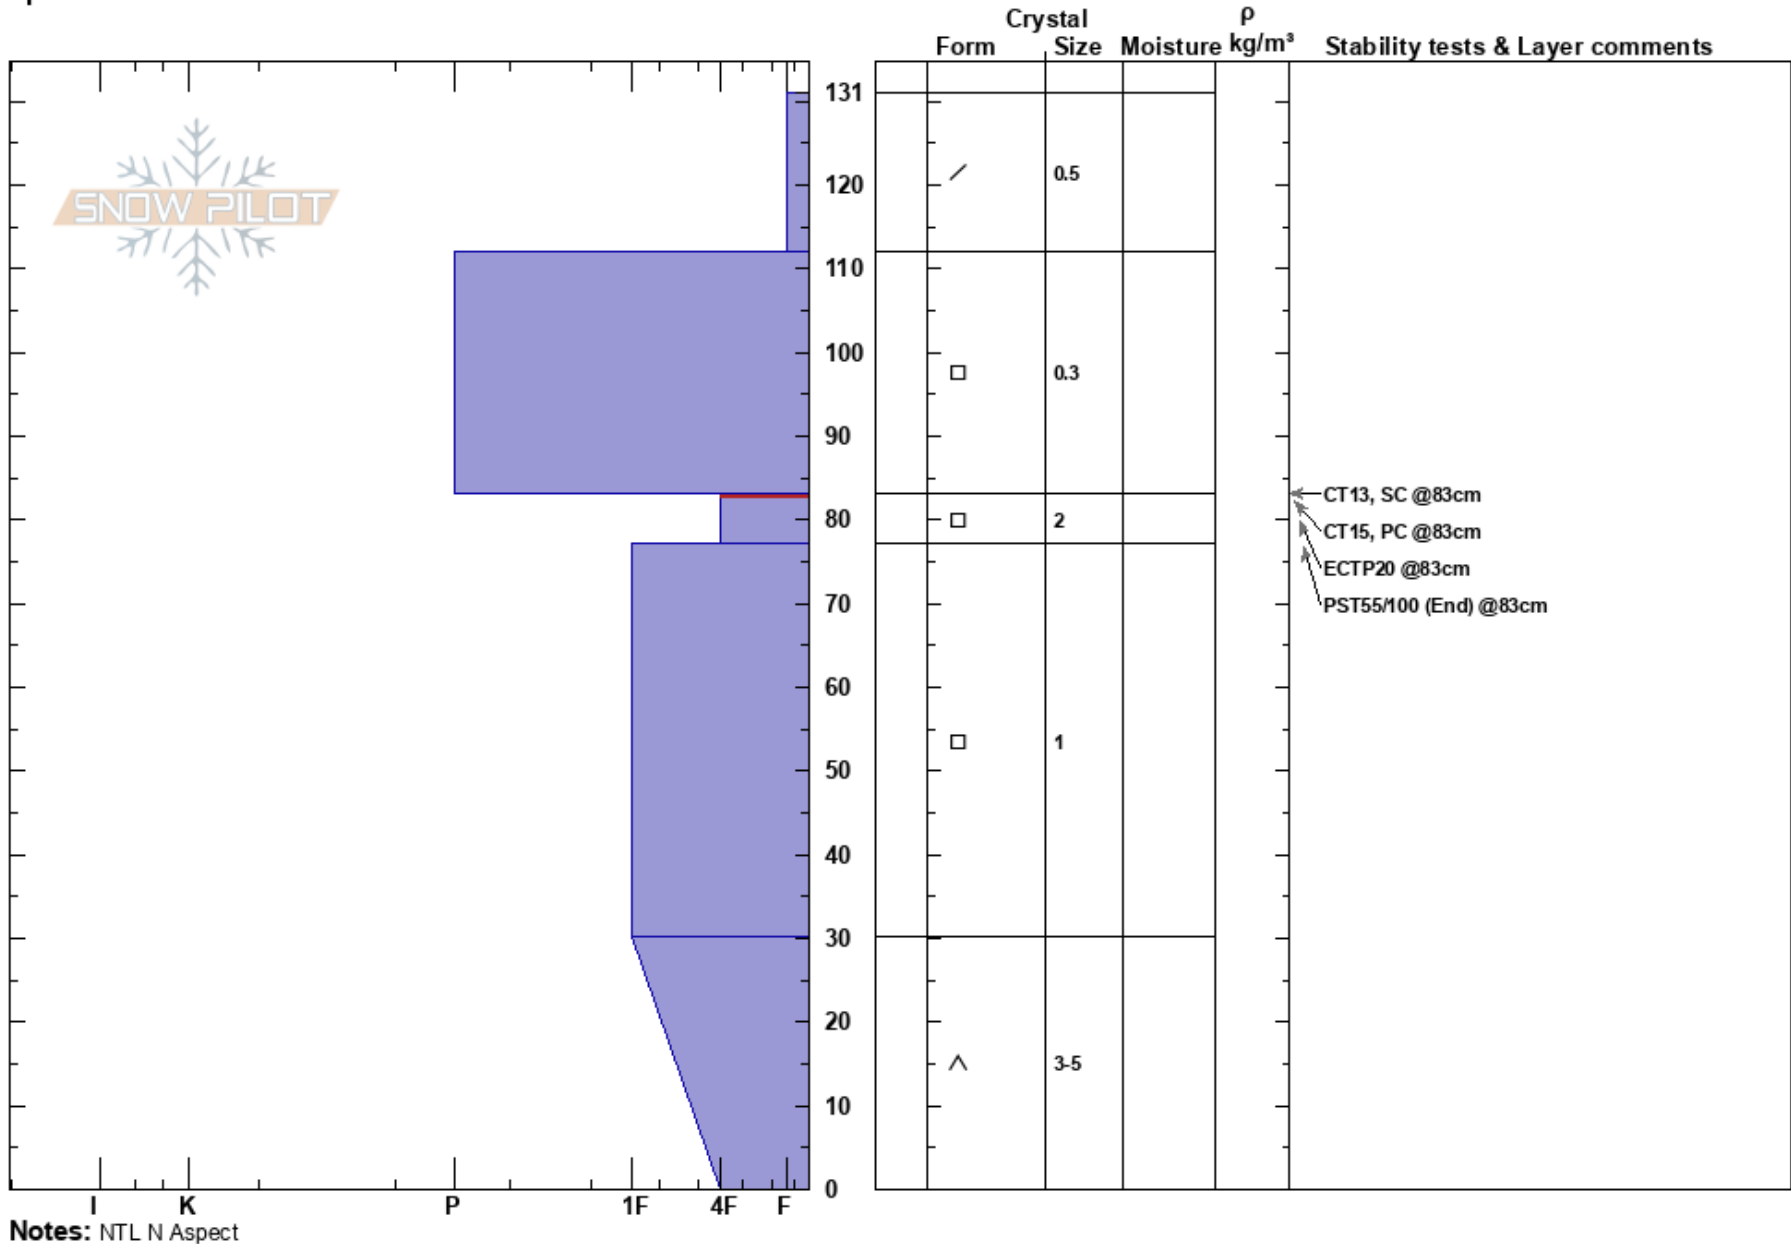

N Bowl of Mountain Boi
 Sawatch
 CO
Elevation: 3654 m
Aspect: 360°
Specifics:

Michael Abel
 02/10/2025 - 2:55pm
Co-ord: 13S 364322W 4326780N
Slope Angle: 15°
Wind Loading: previous

Stability:
Air Temperature: -10°C
Sky Cover: SCT
Precipitation: NO
Wind: SW Moderate

HS: 131
Layer Notes:
 83-77cm: Problematic layer

Notes: NTL N Aspect