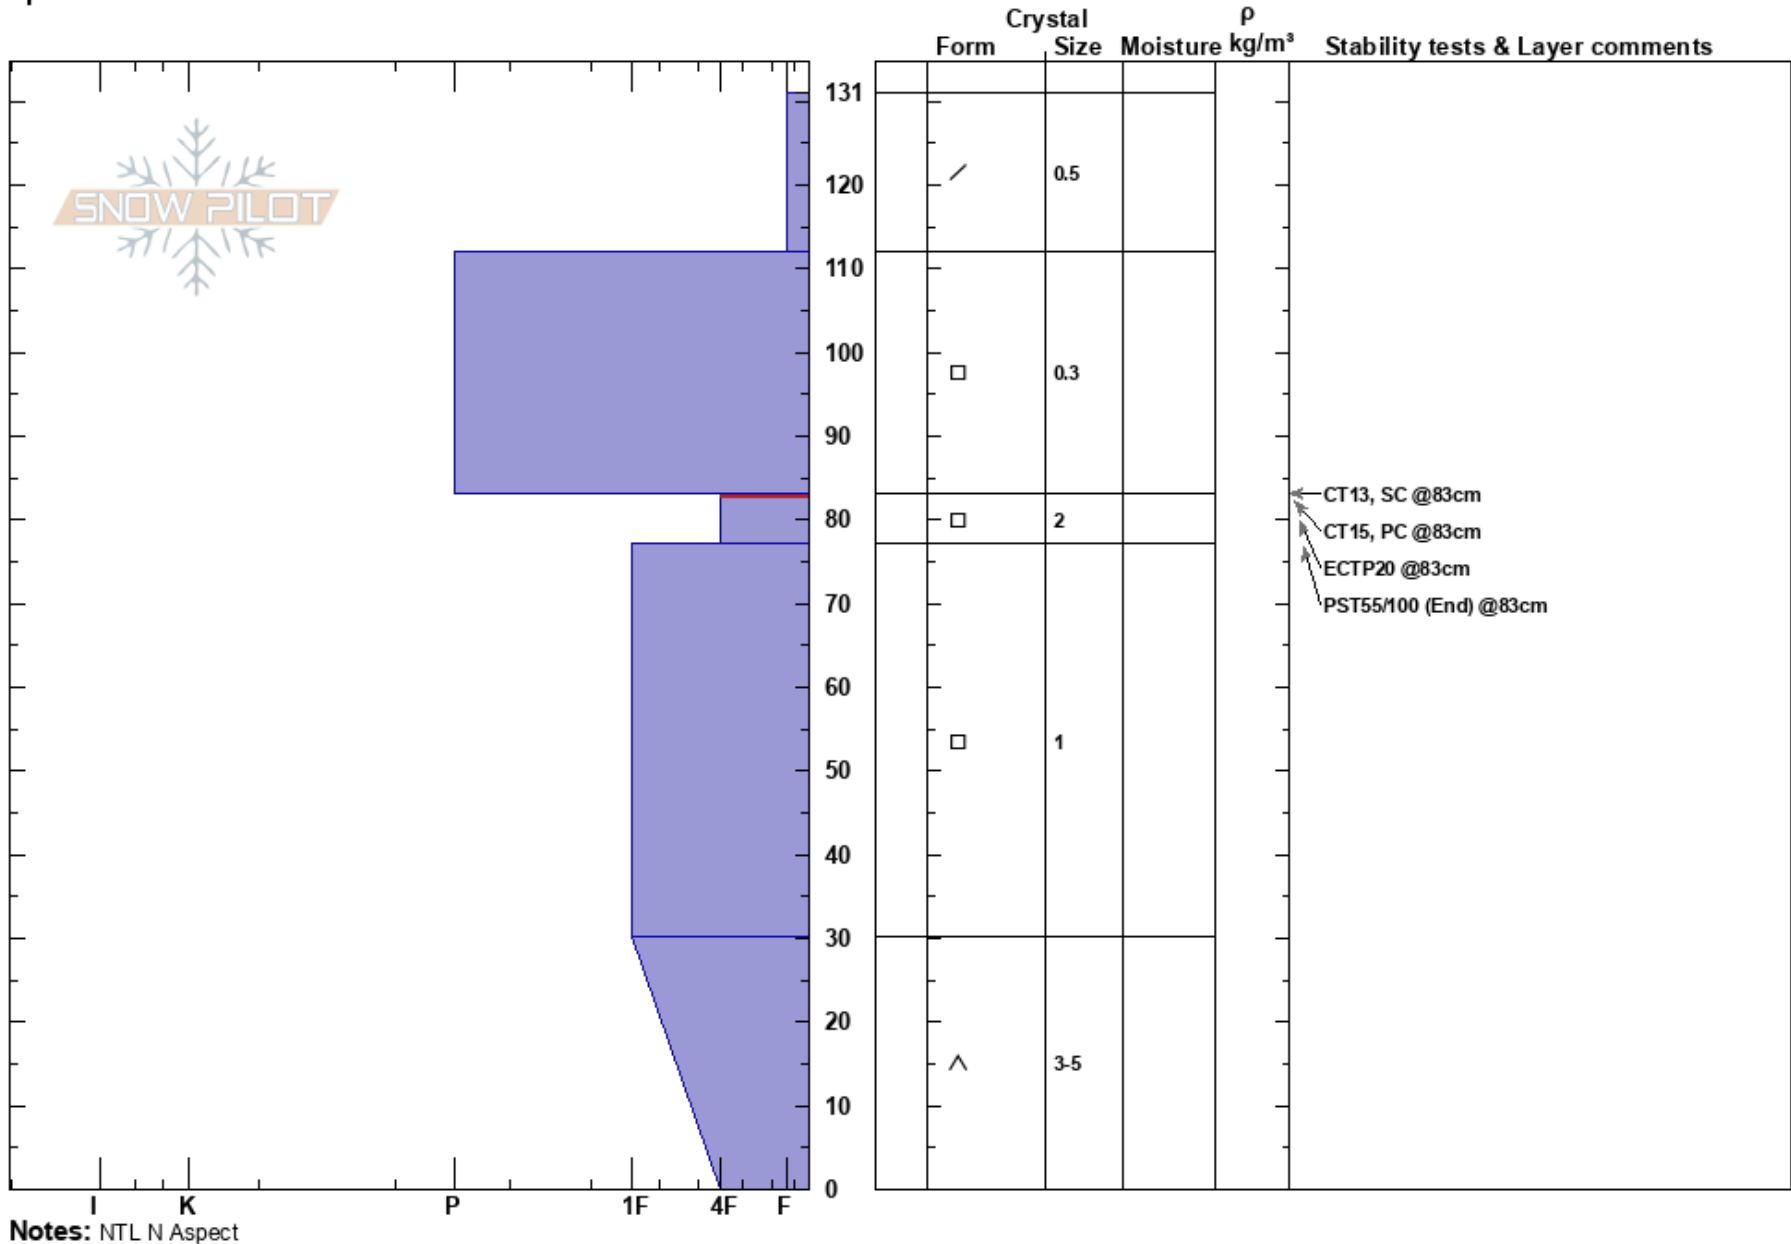

N Bowl of Mountain Boi  
 Sawatch  
 CO  
**Elevation:** 3654 m  
**Aspect:** 360°  
**Specifics:**

Michael Abel  
 02/10/2025 - 2:55pm  
**Co-ord:** 13S 364322W 4326780N  
**Slope Angle:** 15°  
**Wind Loading:** previous

**Stability:**  
**Air Temperature:** -10°C  
**Sky Cover:** SCT  
**Precipitation:** NO  
**Wind:** SW Moderate

**HS:** 131  
**Layer Notes:**  
 83-77cm: Problematic layer

**Notes:** NTL N Aspect