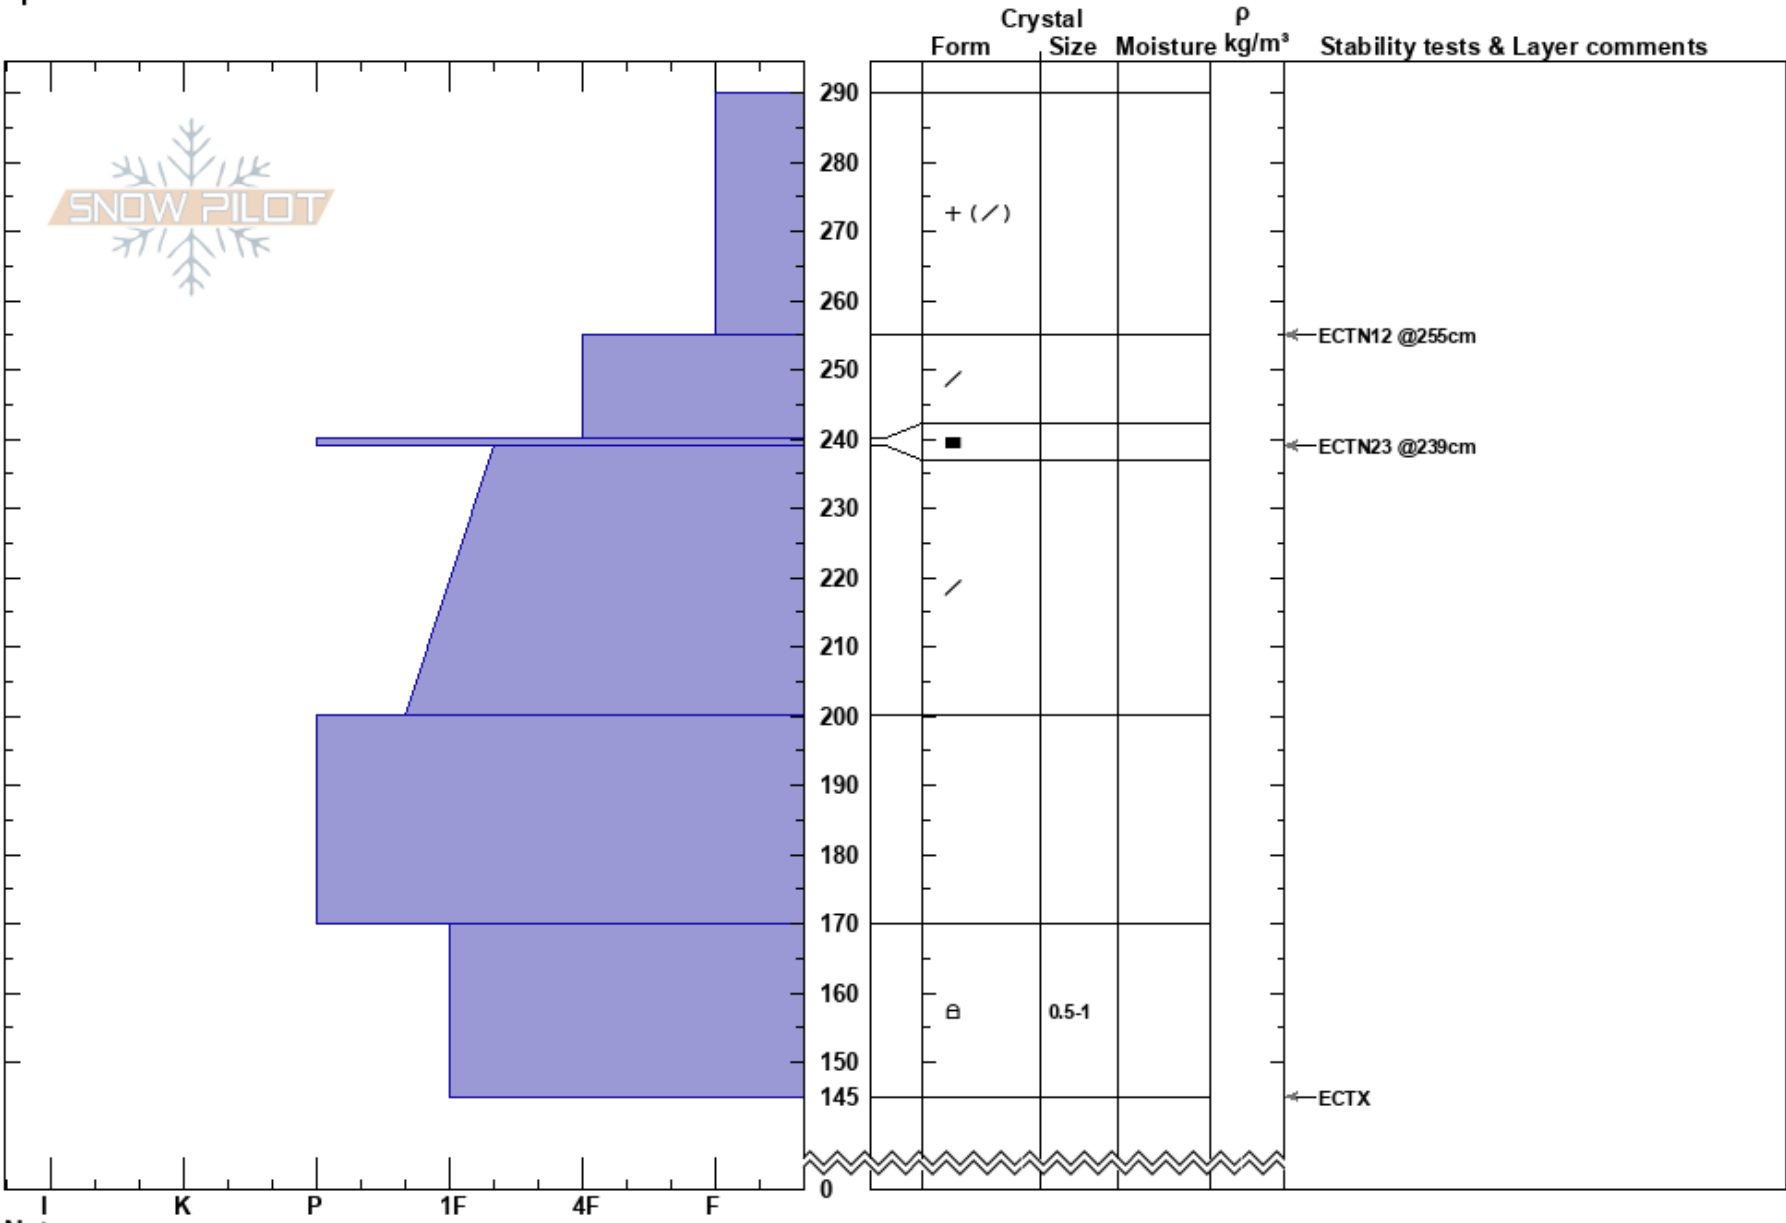

Gunsight
 Wyoming Range
 WY
 Elevation: 9800 ft
 Aspect: N
 Specifics:

Travis Baldwin
 02/10/2025 - 1:00pm
 Co-ord: 42.89449N, -110.60193W
 Slope Angle: 20°
 Wind Loading:

Stability:
 Air Temperature:
 Sky Cover: BKN
 Precipitation: NO
 Wind:

HS:290
 290-255cm:Problematic layer

Notes: