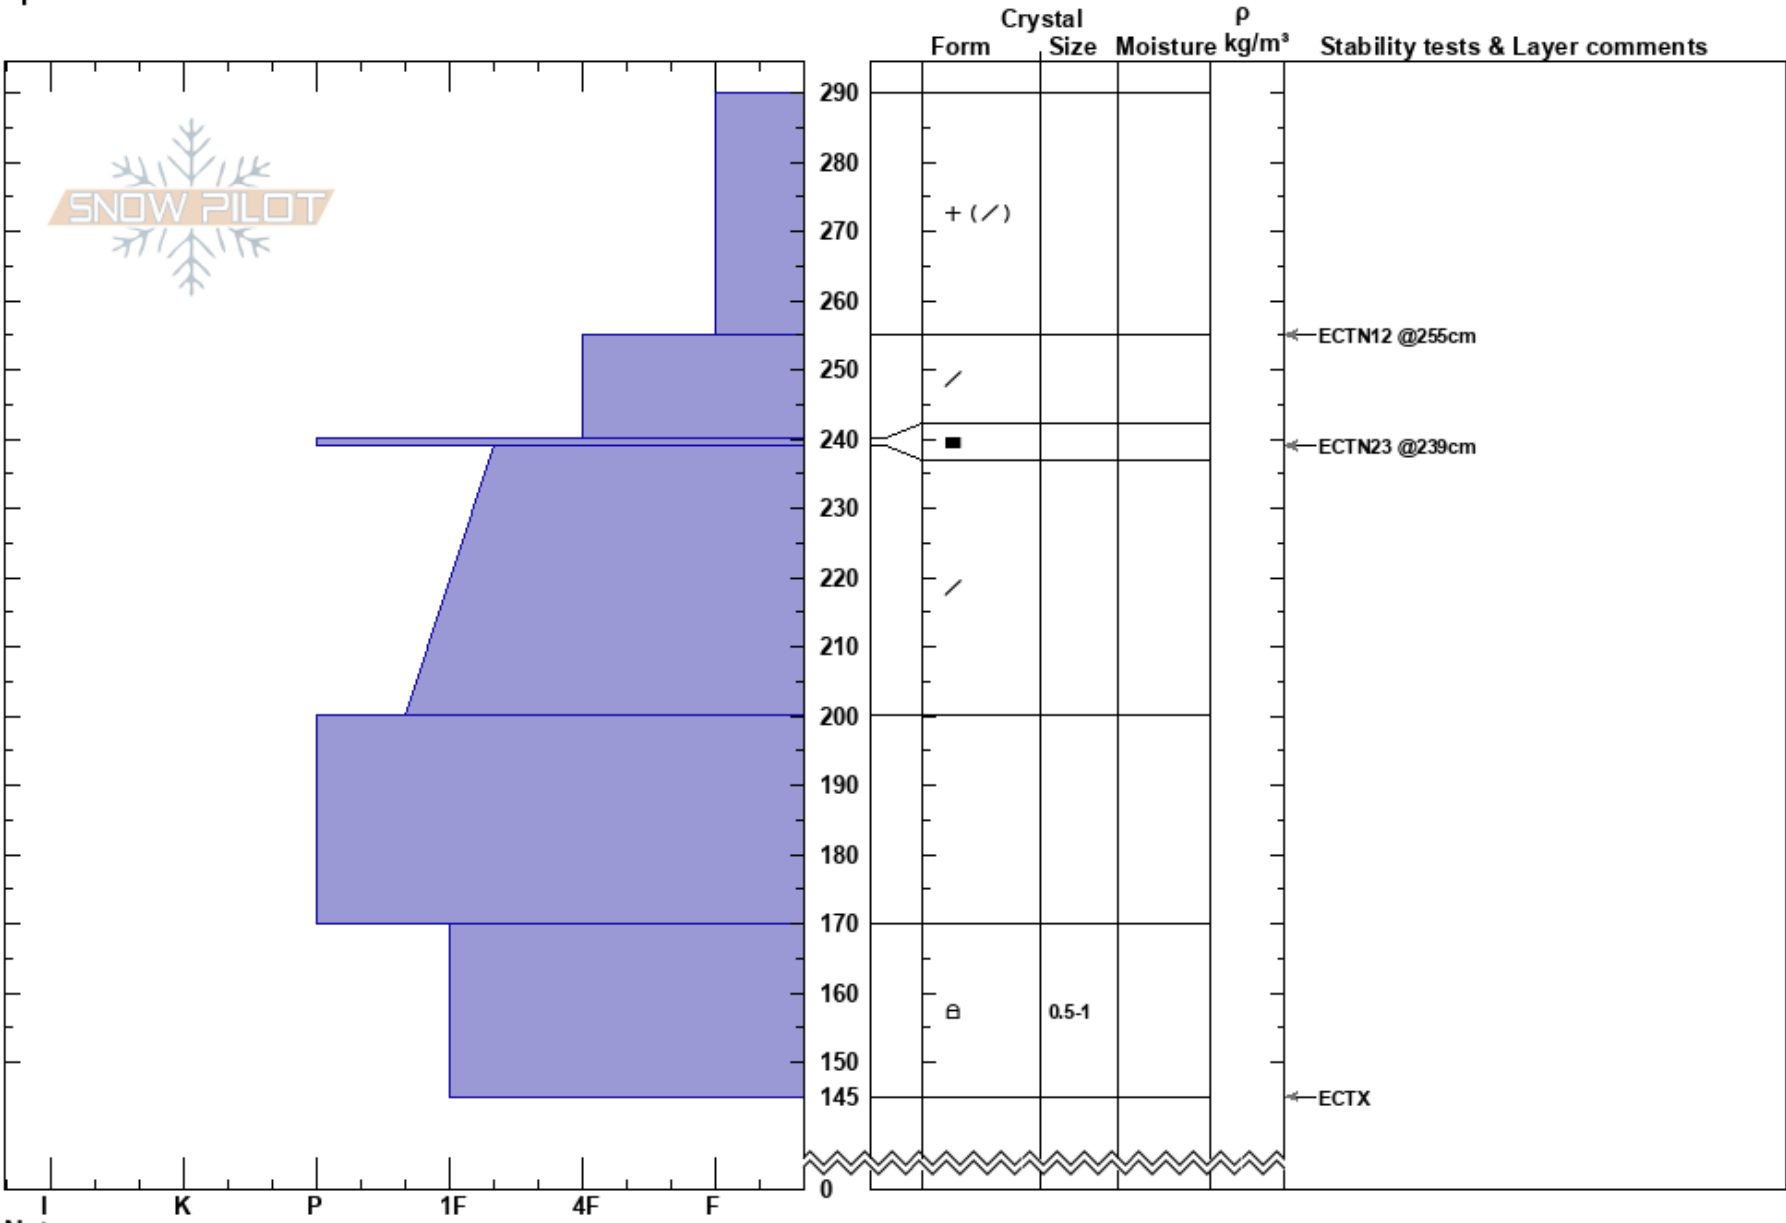

Gunsight  
 Wyoming Range  
 WY  
 Elevation: 9800 ft  
 Aspect: N  
 Specifics:

Travis Baldwin  
 02/10/2025 - 1:00pm  
 Co-ord: 42.89449N, -110.60193W  
 Slope Angle: 20°  
 Wind Loading:

Stability:  
 Air Temperature:  
 Sky Cover: BKN  
 Precipitation: NO  
 Wind:

HS:290  
 290-255cm:Problematic layer

Notes: