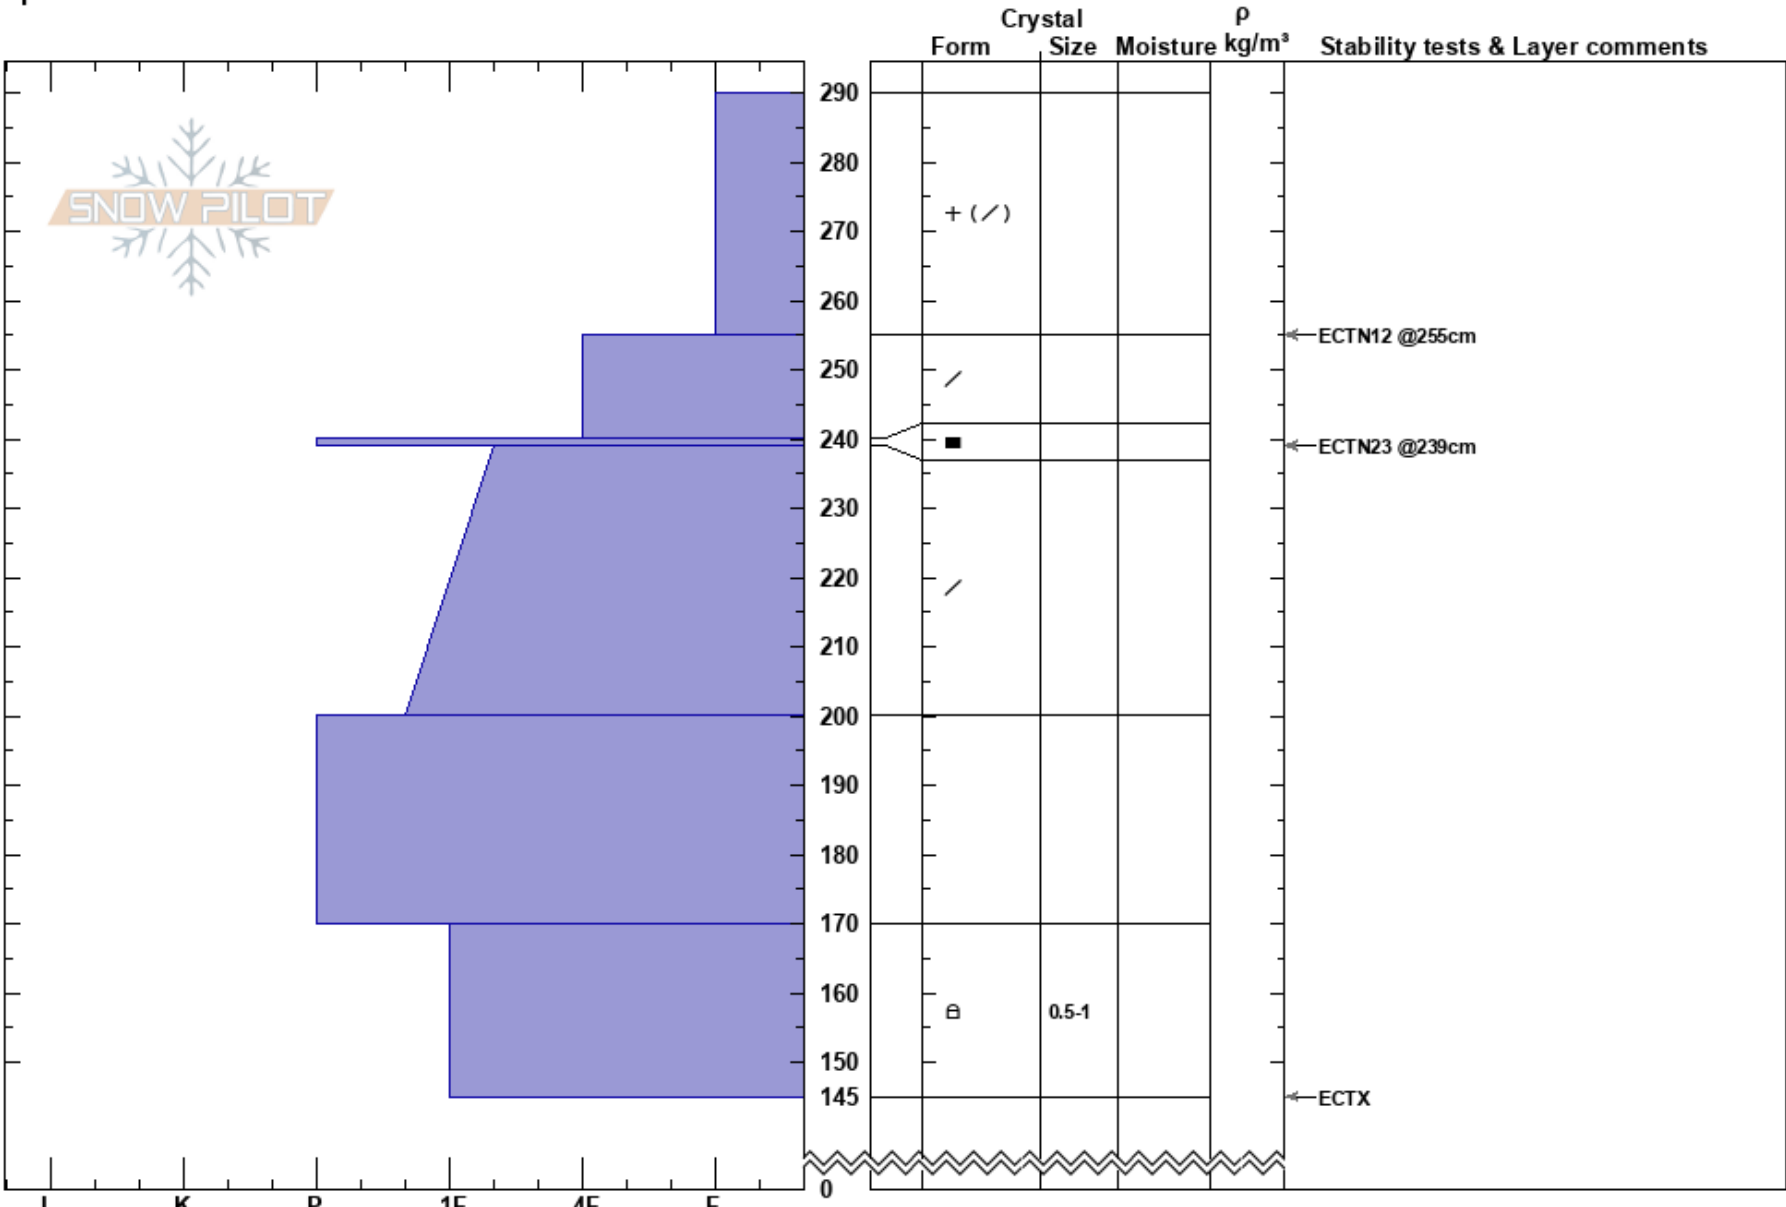

Gunsight  
 Wyoming Range  
 WY  
 Elevation: 9800 ft  
 Aspect: N  
 Specifics:

Travis Baldwin  
 02/10/2025 - 1:00pm  
 Co-ord: 42.89449N, -110.60193W  
 Slope Angle: 20°  
 Wind Loading:

Stability:  
 Air Temperature:  
 Sky Cover: BKN  
 Precipitation: NO  
 Wind:

HS:290  
 290-255cm:Problematic layer

Notes: