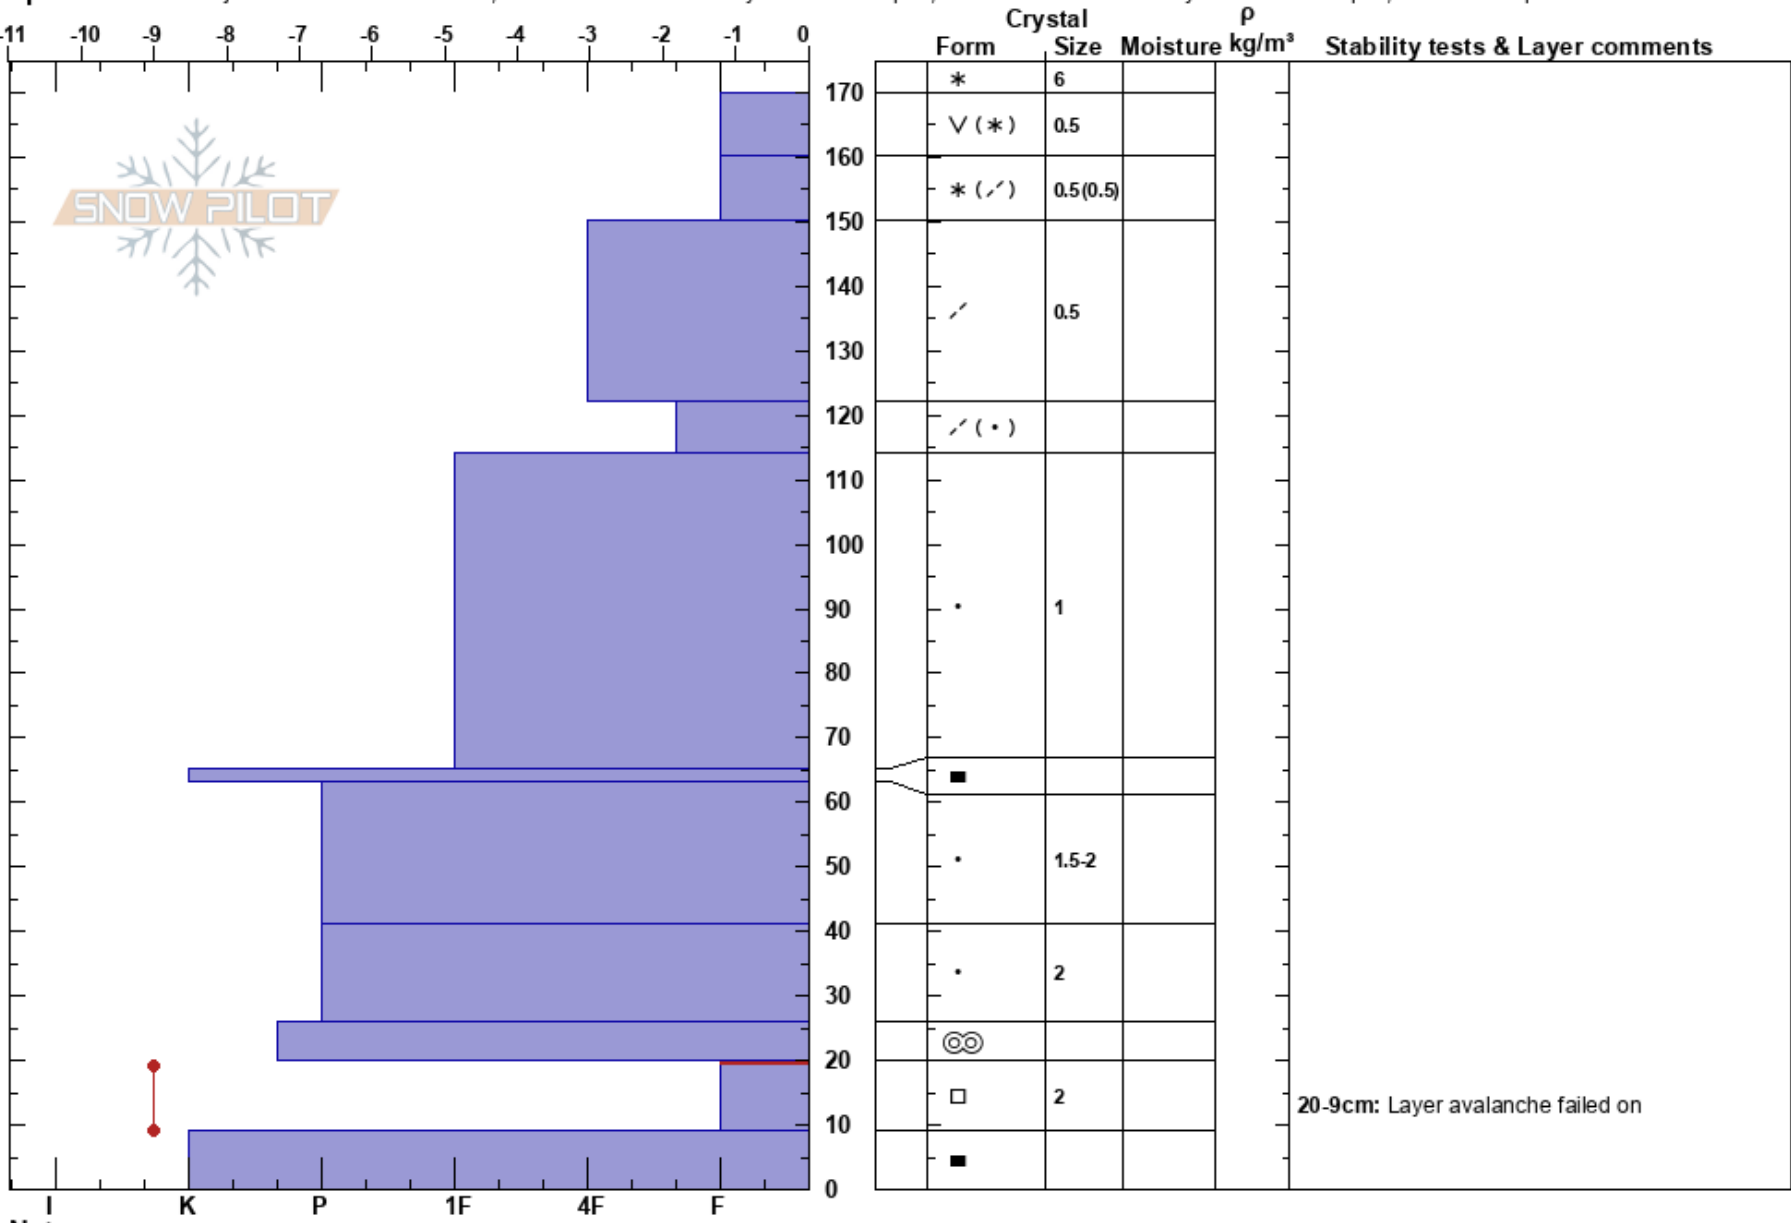

Eddy Mountains crown p
 Mt. Shasta
 CA
 Elevation: 6877 ft
 Aspect:

Eric Falconer
 02/10/2025 - 12:00pm
 Co-ord: 41.35675N, -122.54419W
 Slope Angle: 34°
 Wind Loading: previous

Stability:
 Air Temperature: 28°C
 Sky Cover: CLR
 Precipitation: NO
 Wind: NE Moderate

HS:170
 PF:35
 PS: 15
 Layer Notes:
 20-9cm: Layer avalanche failed on
 20-9cm: Problematic layer

Specifics: Pit is adjacent to avalanche: crown; Recent avalanche activity on similar slopes; Recent avalanche activity on different slopes; We skied slope