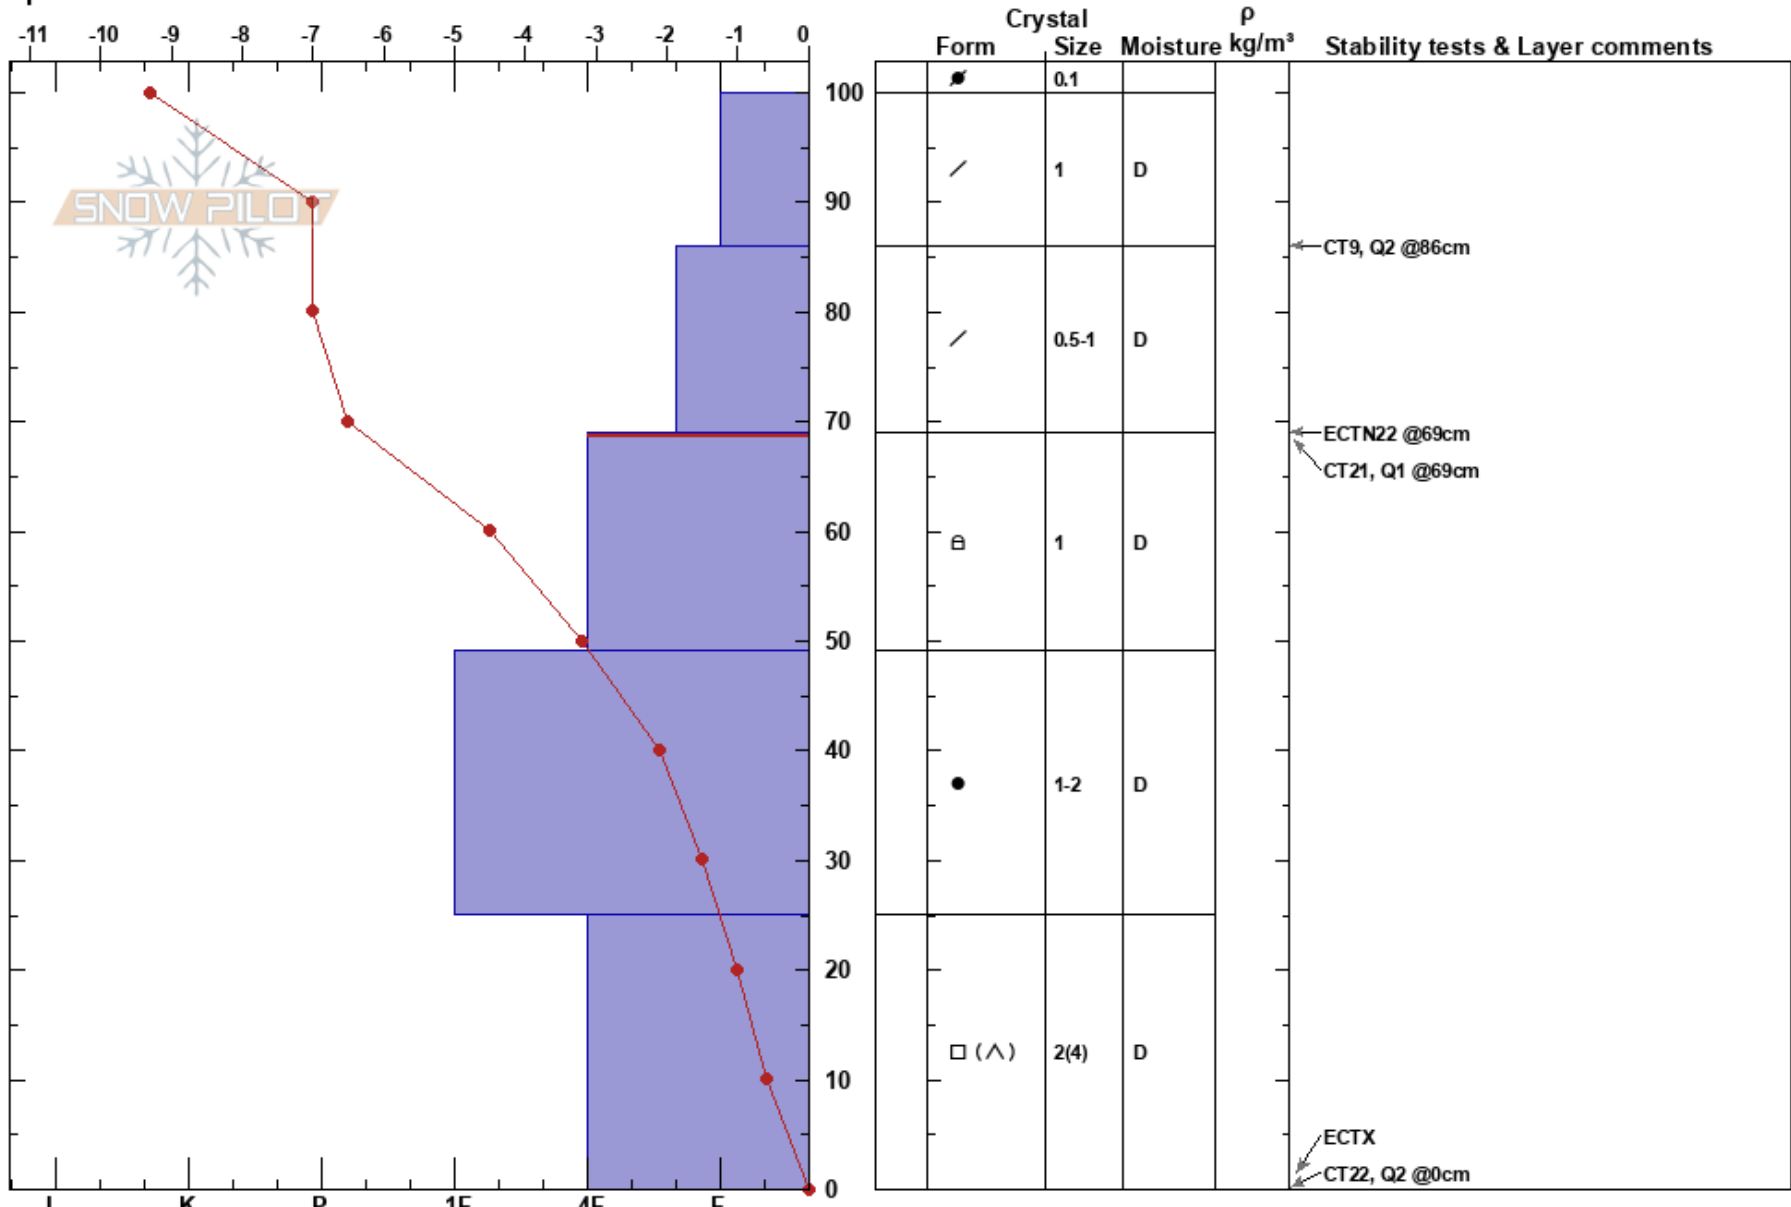

YC Ranches Road Cut  
 Madison Range-N  
 MT  
 Elevation: 7180 ft  
 Aspect: 315°  
 Specifics:

Griffin Dittmar  
 02/09/2025 - 1:20pm  
 Co-ord: 45.23186N, -111.37696W  
 Slope Angle: 30°  
 Wind Loading: no

Stability: **HS:100**  
 Air Temperature: -8.6°C  
 Sky Cover: OVC  
 Precipitation: S-1  
 Wind: Calm  
 Layer Notes: 69-49cm: Problematic layer

Notes: Pit dug by Griffin Dittmar and Doug McCabe outside ski area boundary near known avalanche path above a roadway. Grom Score: 6