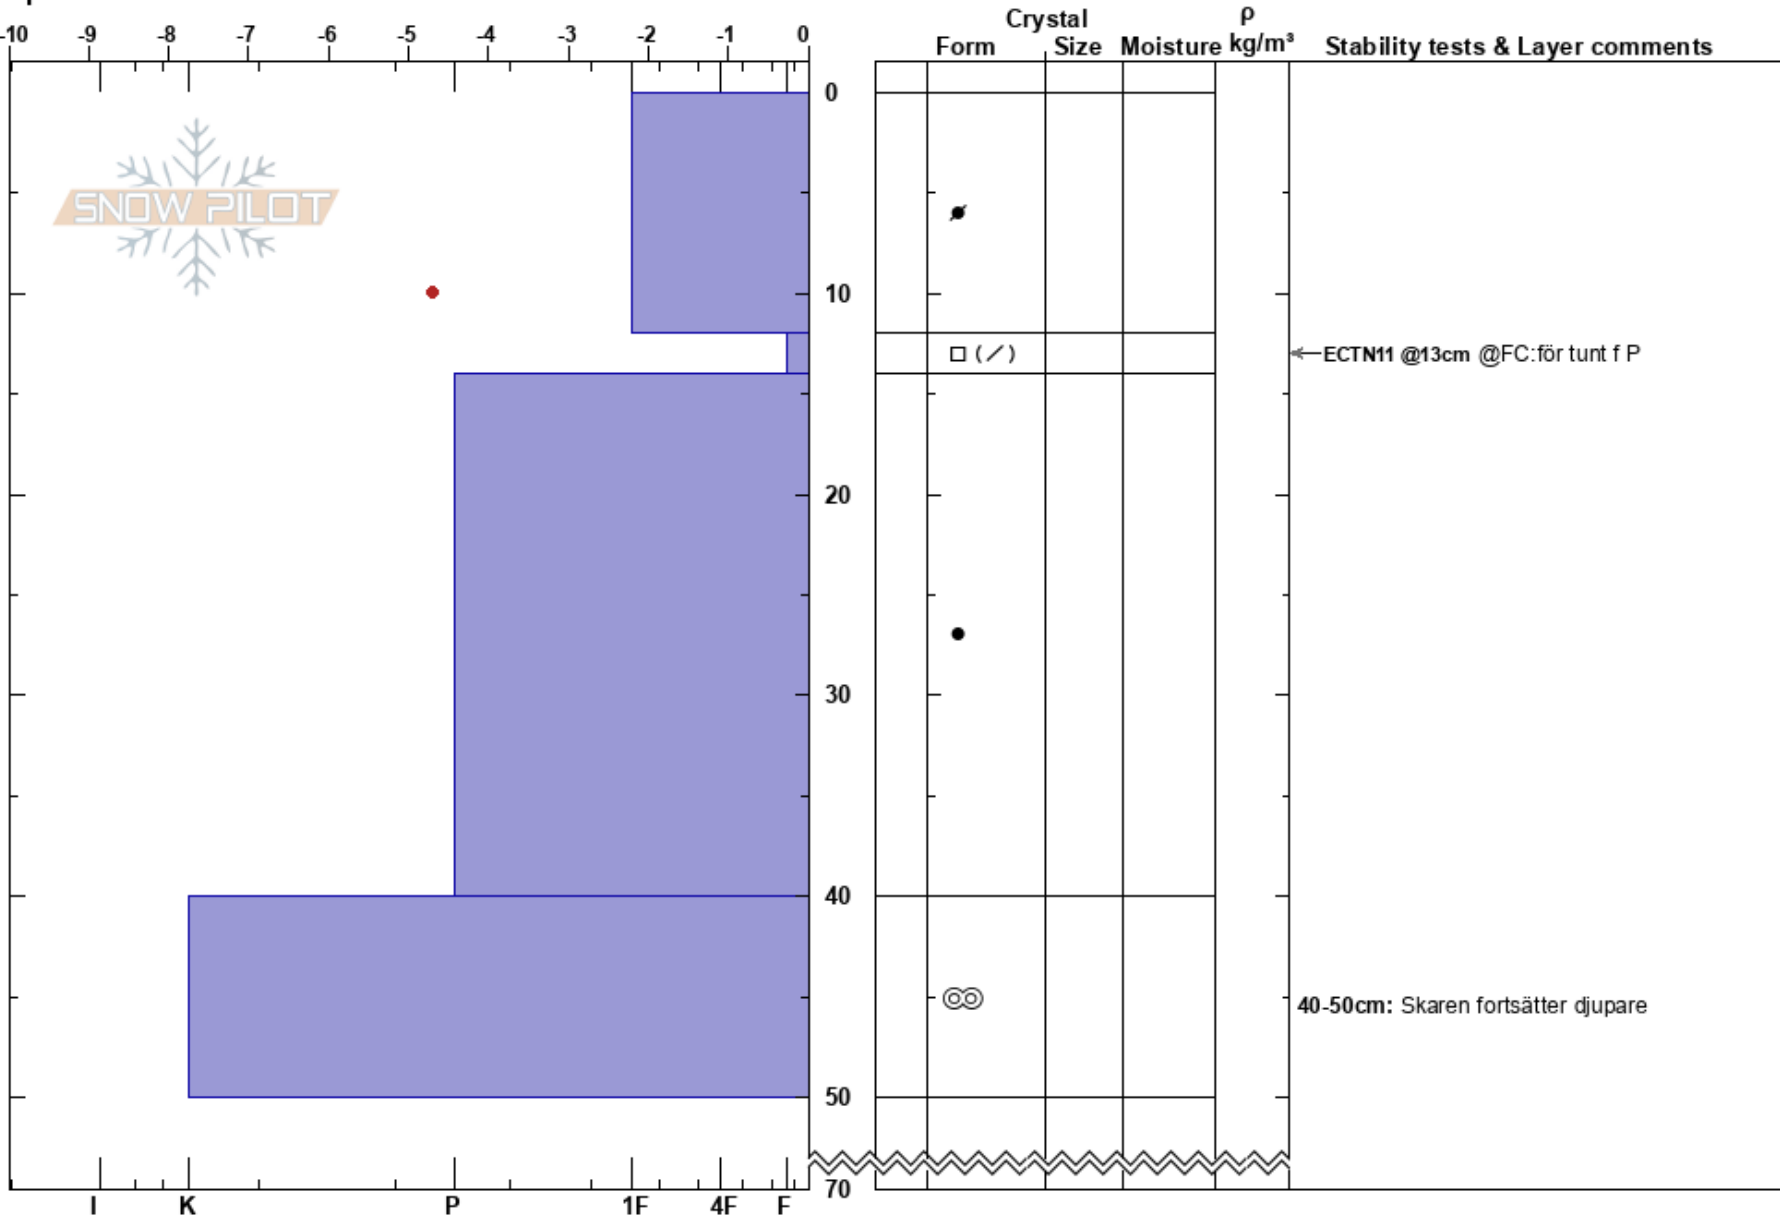

Sällsjö/ Jämthön  
 Bydalen  
 Sweden  
 Elevation: 980 m  
 Aspect: NE  
 Specifics:

Karin Trolin  
 10/02/2025 - 12:00  
 Co-ord: 63.14964N, 13.74150E  
 Slope Angle: 31°  
 Wind Loading: previous

Stability:  
 Air Temperature: -2°C  
 Sky Cover: SCT  
 Precipitation: NO  
 Wind: W Moderate

HS:70  
 PF:10  
 12-14cm: Problematic layer  
 40-50cm: Skaren fortsätter djupare

Notes: