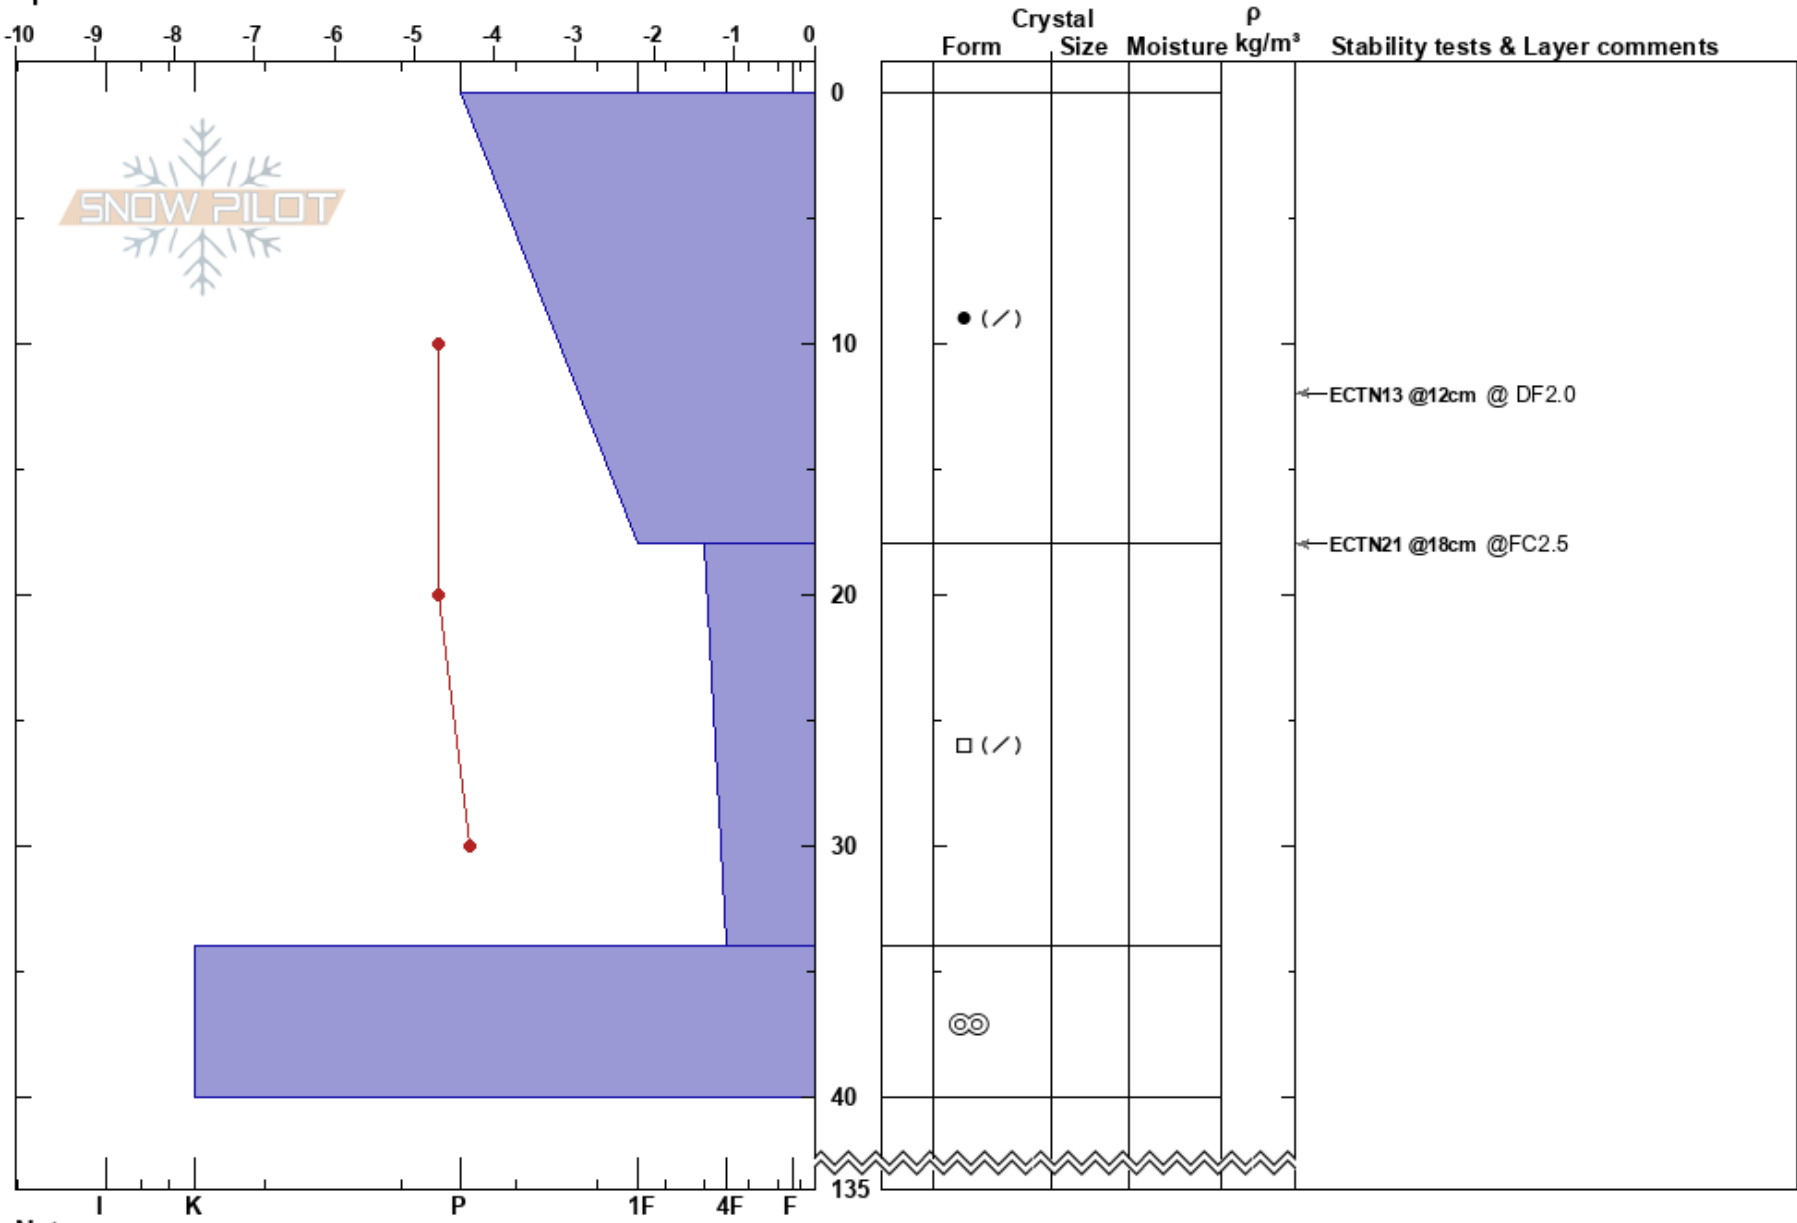

Mårdsundsbodarna O
 Bydalen
 Sweden
Elevation: 1025 m
Aspect: E
Specifics:

Karin Trolin
 10/02/2025 - 11:00
Co-ord: 63.14698N, 13.74267E
Slope Angle: 30°
Wind Loading: previous

Stability: HS:135
Air Temperature: -2.6°C **PF:**10
Sky Cover: SCT
Precipitation: NO
Wind: W Moderate