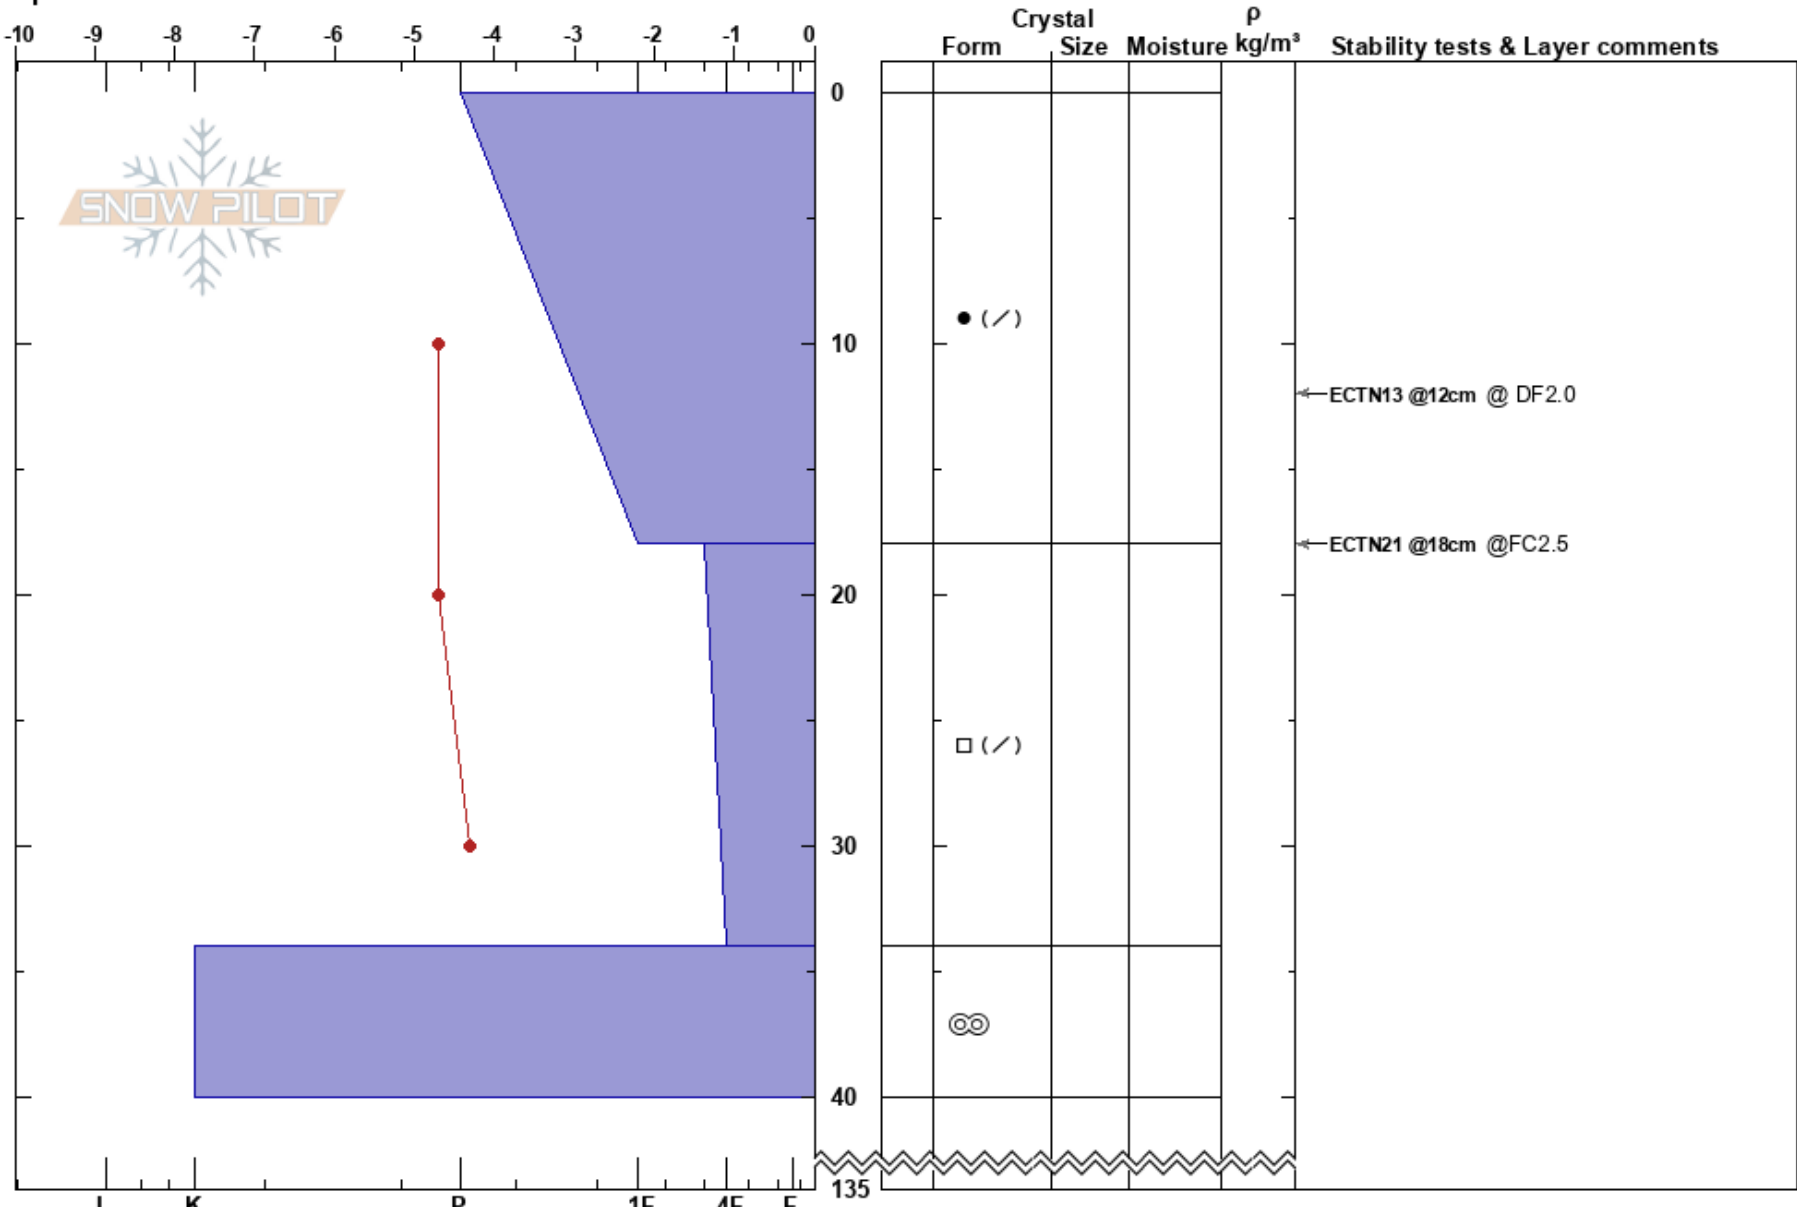

Mårdsundsbodarna O
 Bydalen
 Sweden
Elevation: 1025 m
Aspect: E
Specifics:

Karin Trolin
 10/02/2025 - 11:00
Co-ord: 63.14698N, 13.74267E
Slope Angle: 30°
Wind Loading: previous

Stability: HS:135
Air Temperature: -2.6°C **PF:**10
Sky Cover: SCT
Precipitation: NO
Wind: W Moderate