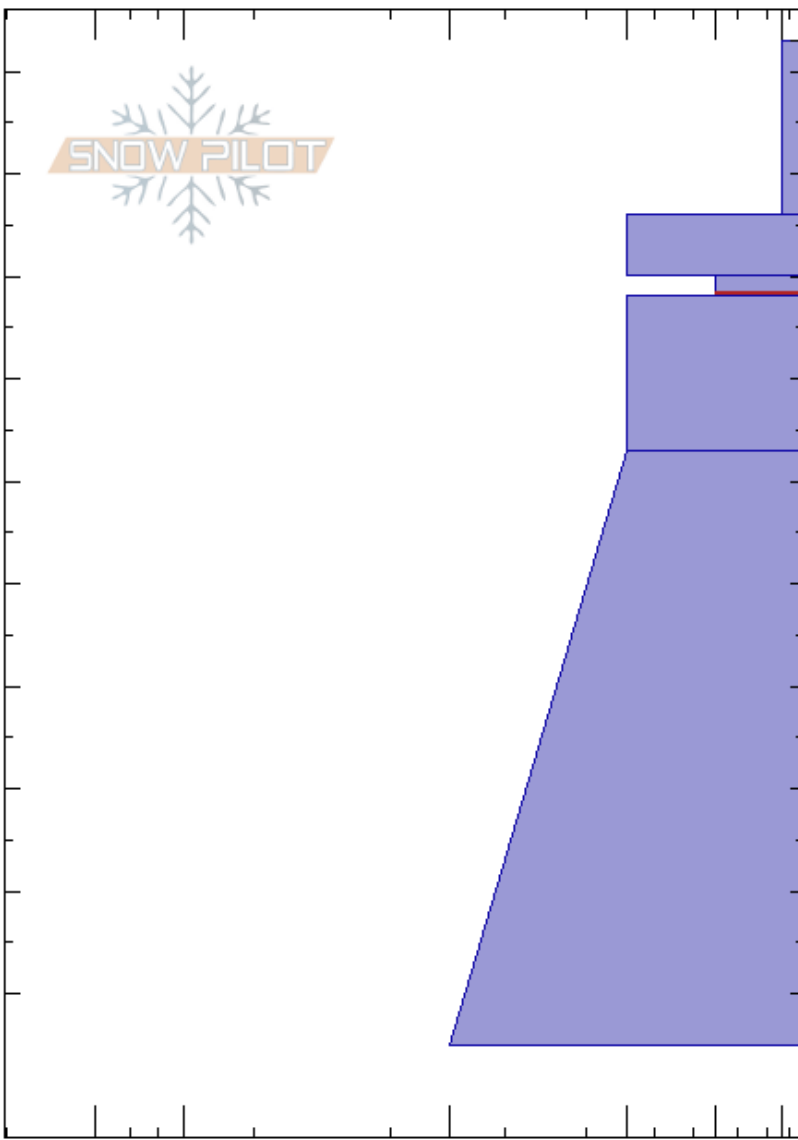

SFR 6191' NE
 Flathead Range
 MT
 Elevation: 6191 ft
 Aspect: NE
 Specifics:

Jackson George
 02/09/2025 - 1:30pm
 Co-ord: 48.30464N, -113.65269W
 Slope Angle: 18°
 Wind Loading: yes

Stability: Good HS:223
 Air Temperature: -12°C
 Sky Cover: BKN
 Precipitation: S-1
 Wind: W Light Breeze
 Layer Notes: 200-198cm:Problematic layer

Elevation (ft)	Crystal		Moisture	ρ kg/m ³	Stability tests & Layer comments
	Form	Size			
223					
220					
210	+		D		
200	/		D		
200	X	3-4	D		
190	□	0.5-1	D		
180					
170					
160					
150	⊖	1-2	D		
140					
130					
125					← ECTX
0					