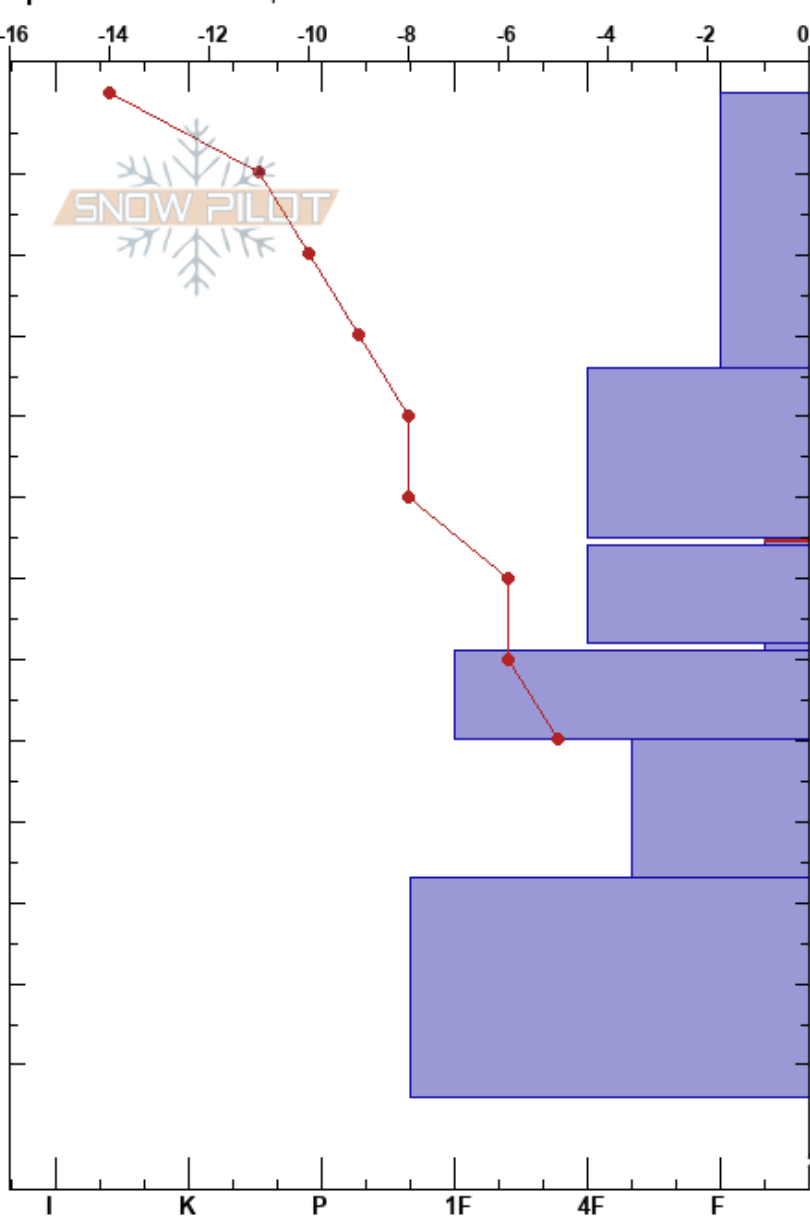

Rooster Comb
 Central Cascades, West WA
 Elevation: 4700 ft
 Aspect: NE
 Specifics: We skied slope

Travis Leamer
 02/06/2025 - 11:53am
 Co-ord: 47.72169N, -121.06947W
 Slope Angle: 25°
 Wind Loading: yes

Stability: HS:299
 Air Temperature: -14°C
 Sky Cover: CLR
 Wind: E Calm
 PF:50
 PS:25
 55-56cm: Problematic layer

Depth (cm)	Crystal		Moisture	ρ kg/m ³	Stability tests & Layer comments
	Form	Size			
0	*	1.5			
10	/	1.5	D		
20	/	1.5	D		
30	/	1.5	D		
40	/	1	D		
50	/	1	D		
55	☐ (☐)	1(1)	D		← PST47/100 (Arr) @55cm
60	/	1.5	D		← ECTN18 @55cm Q3
65	/	1.5	D		← CT19, RP @55cm Q2
70	☐	0.5	D		
80	☐	1	D		
90	☐	1	D		
100	☐	1	D		
110	☐	0.5	D		
120					
124					