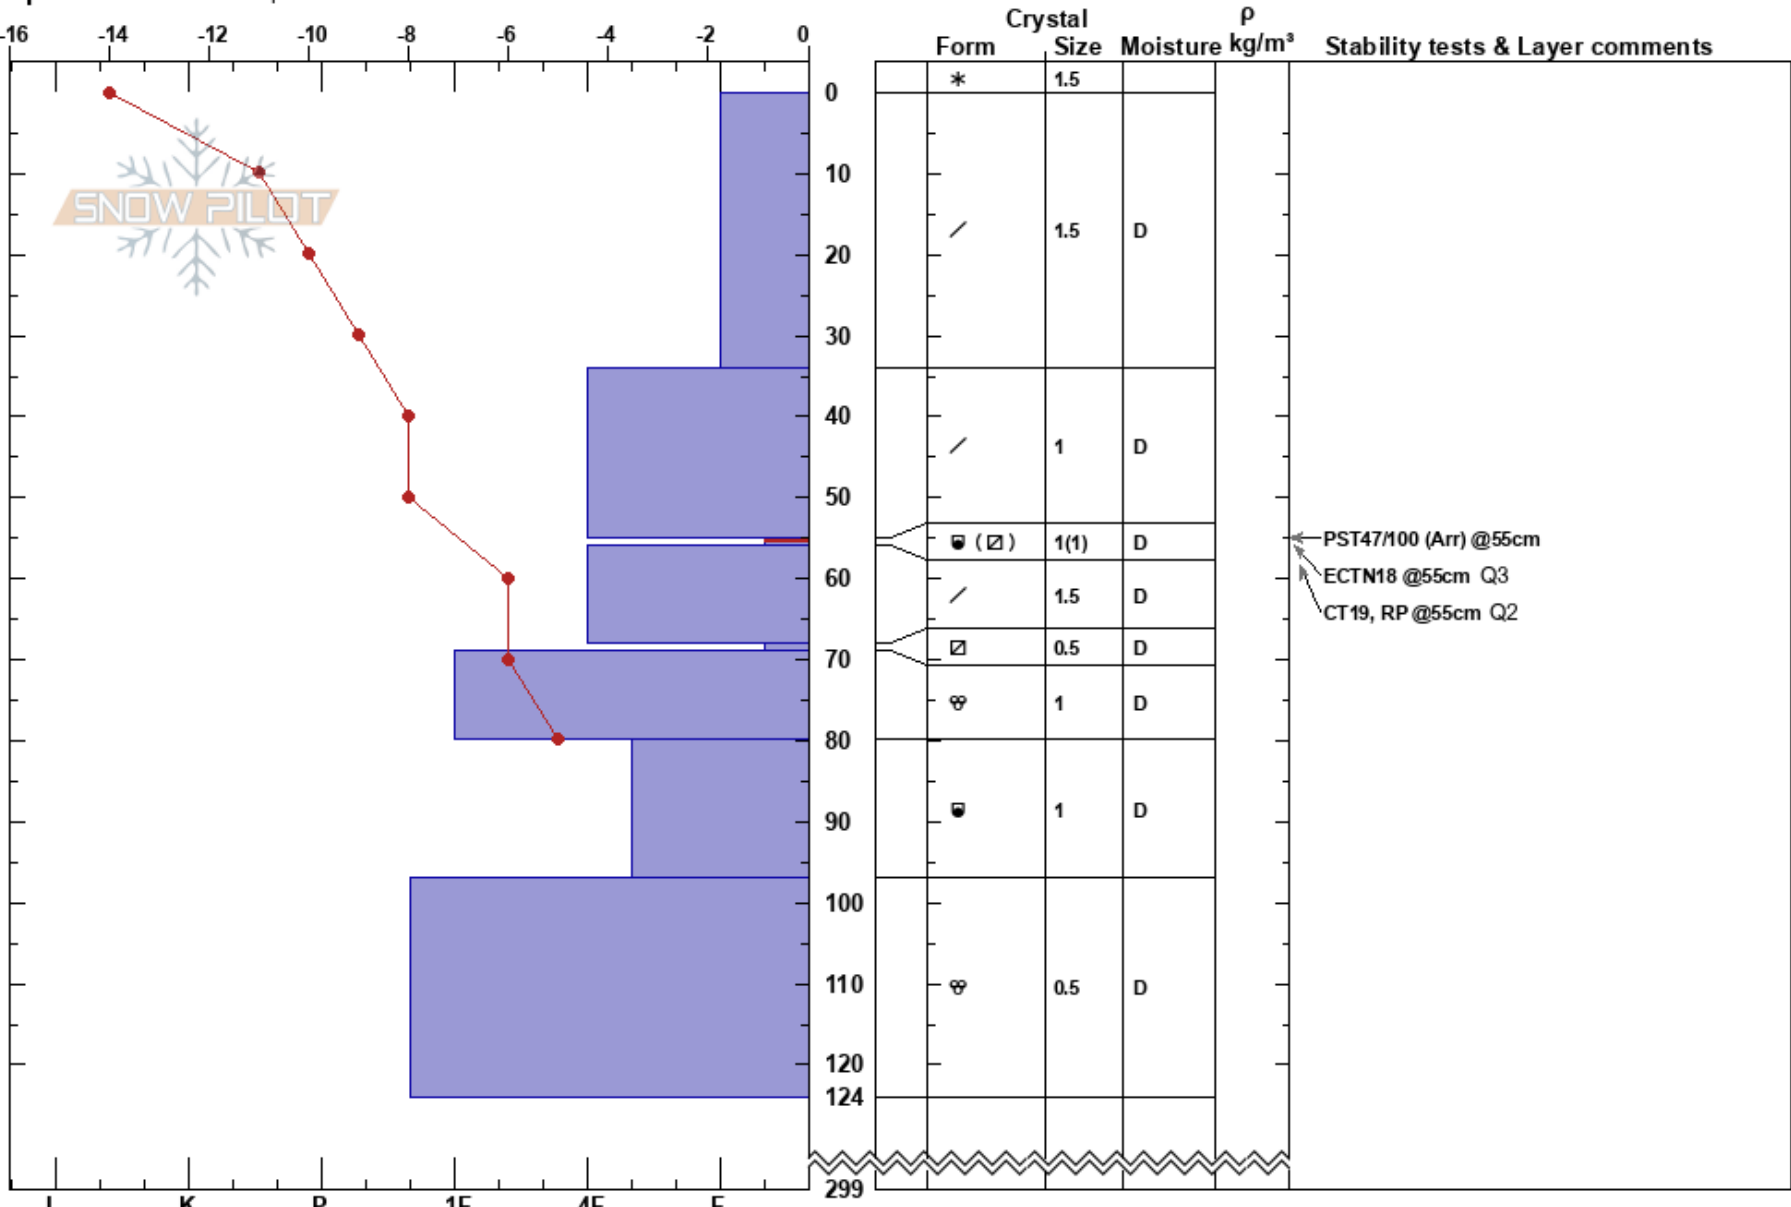

Rooster Comb  
 Central Cascades, West WA  
 Elevation: 4700 ft  
 Aspect: NE  
 Specifics: We skied slope

Travis Leamer  
 02/06/2025 - 11:53am  
 Co-ord: 47.72169N, -121.06947W  
 Slope Angle: 25°  
 Wind Loading: yes

Stability: HS:299  
 Air Temperature: -14°C  
 Sky Cover: CLR  
 Precipitation: NO  
 Wind: E Calm  
 PF:50  
 PS:25  
 55-56cm: Problematic layer

Notes: