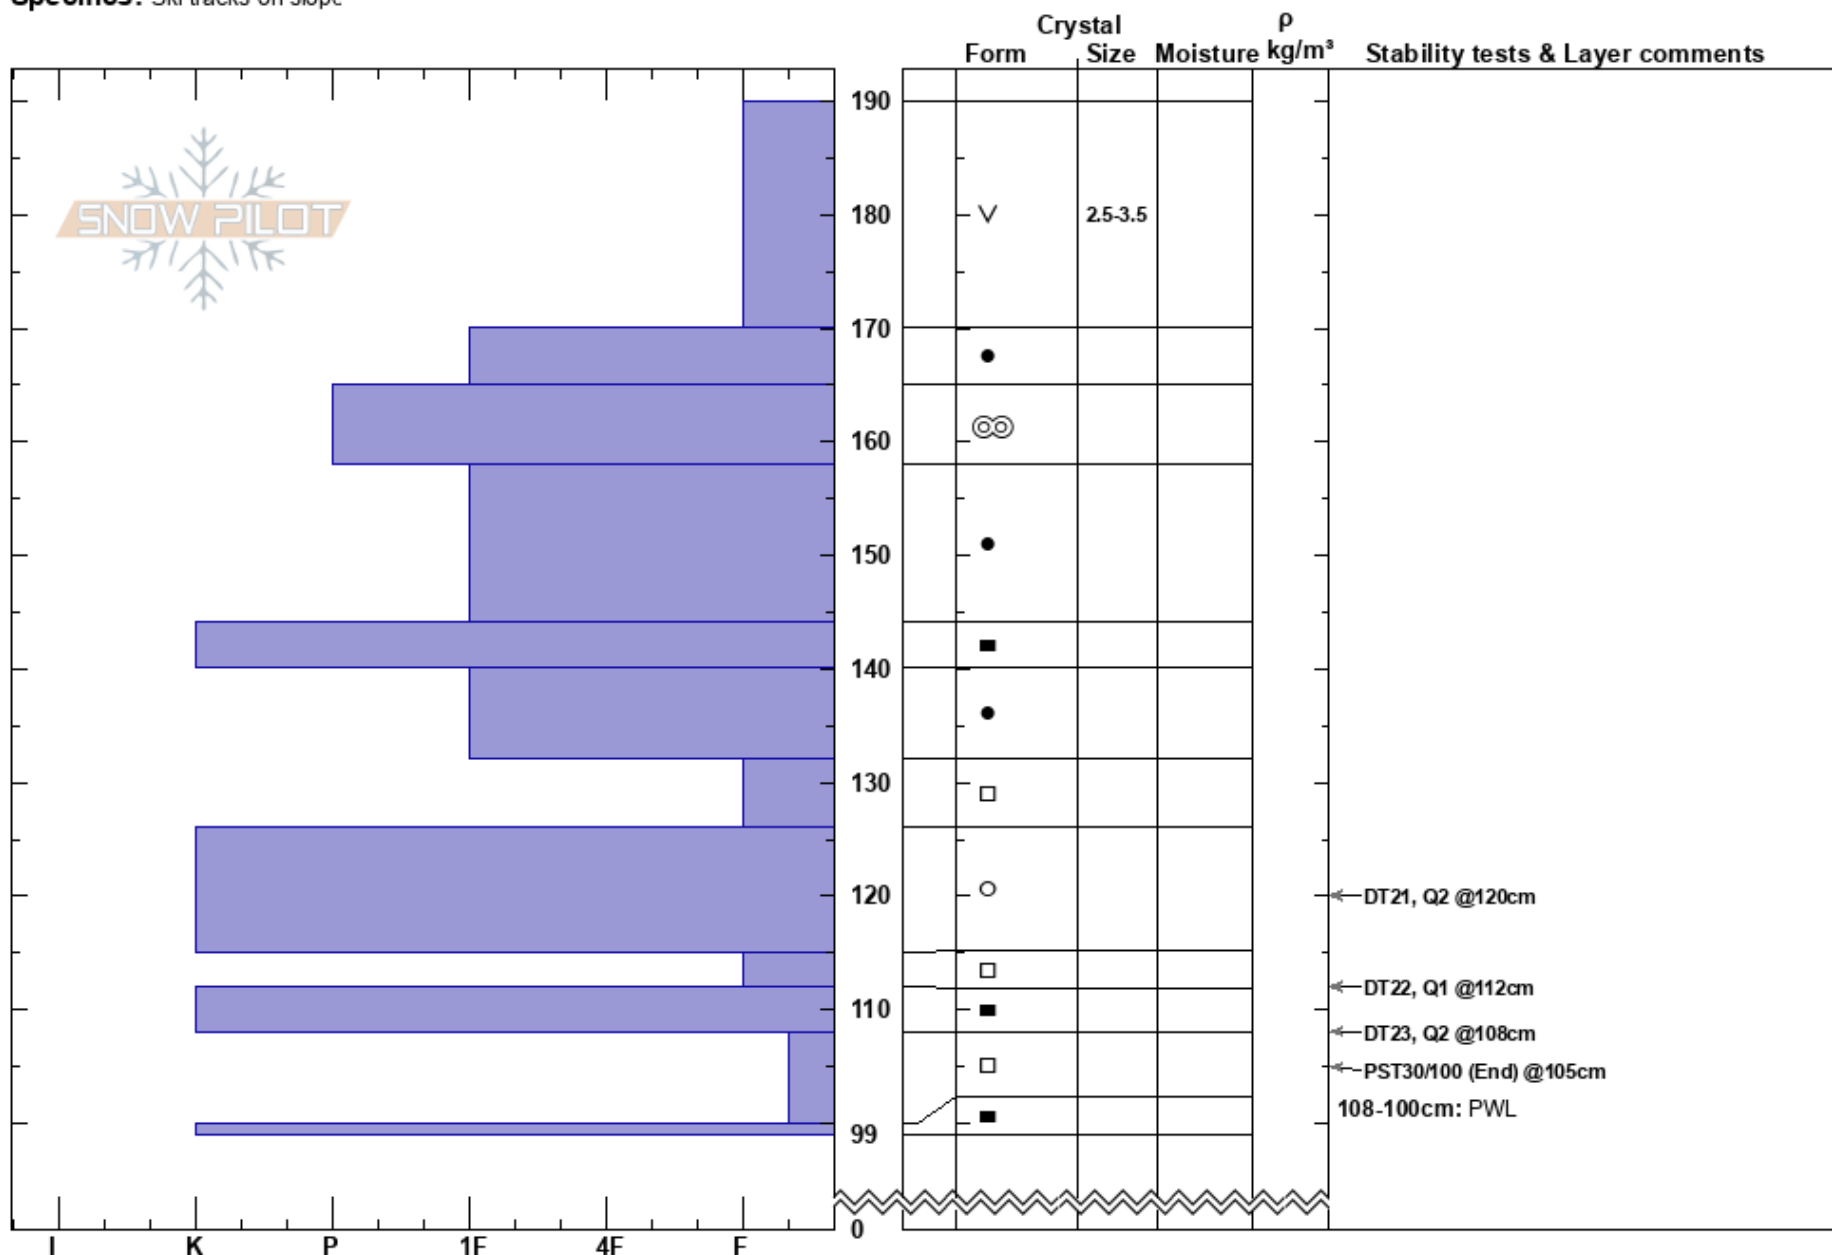

Mt. Reba Lake Valley
Bear Valley
CA

Nate Musson
02/09/2025 - 2:30pm
Co-ord: 38.51028N, -120.03055W
Slope Angle: 28°
Wind Loading: yes

Stability: Good
Air Temperature: -3.6°C
Sky Cover: CLR
Precipitation: NO
Wind: S Moderate

HS:190
PF:25
PS:10
108-100cm: PWL
108-100cm: Problematic layer

Elevation: 8810 ft
Aspect: 20°
Specifics: Ski tracks on slope

Notes: Light wind loading/cornice building occurring on the north ridge lines. Several recent natural cornice falls observed-no stepdowns or avalanches observed from the cornice falls.

We dug this pit to observe the PWL.