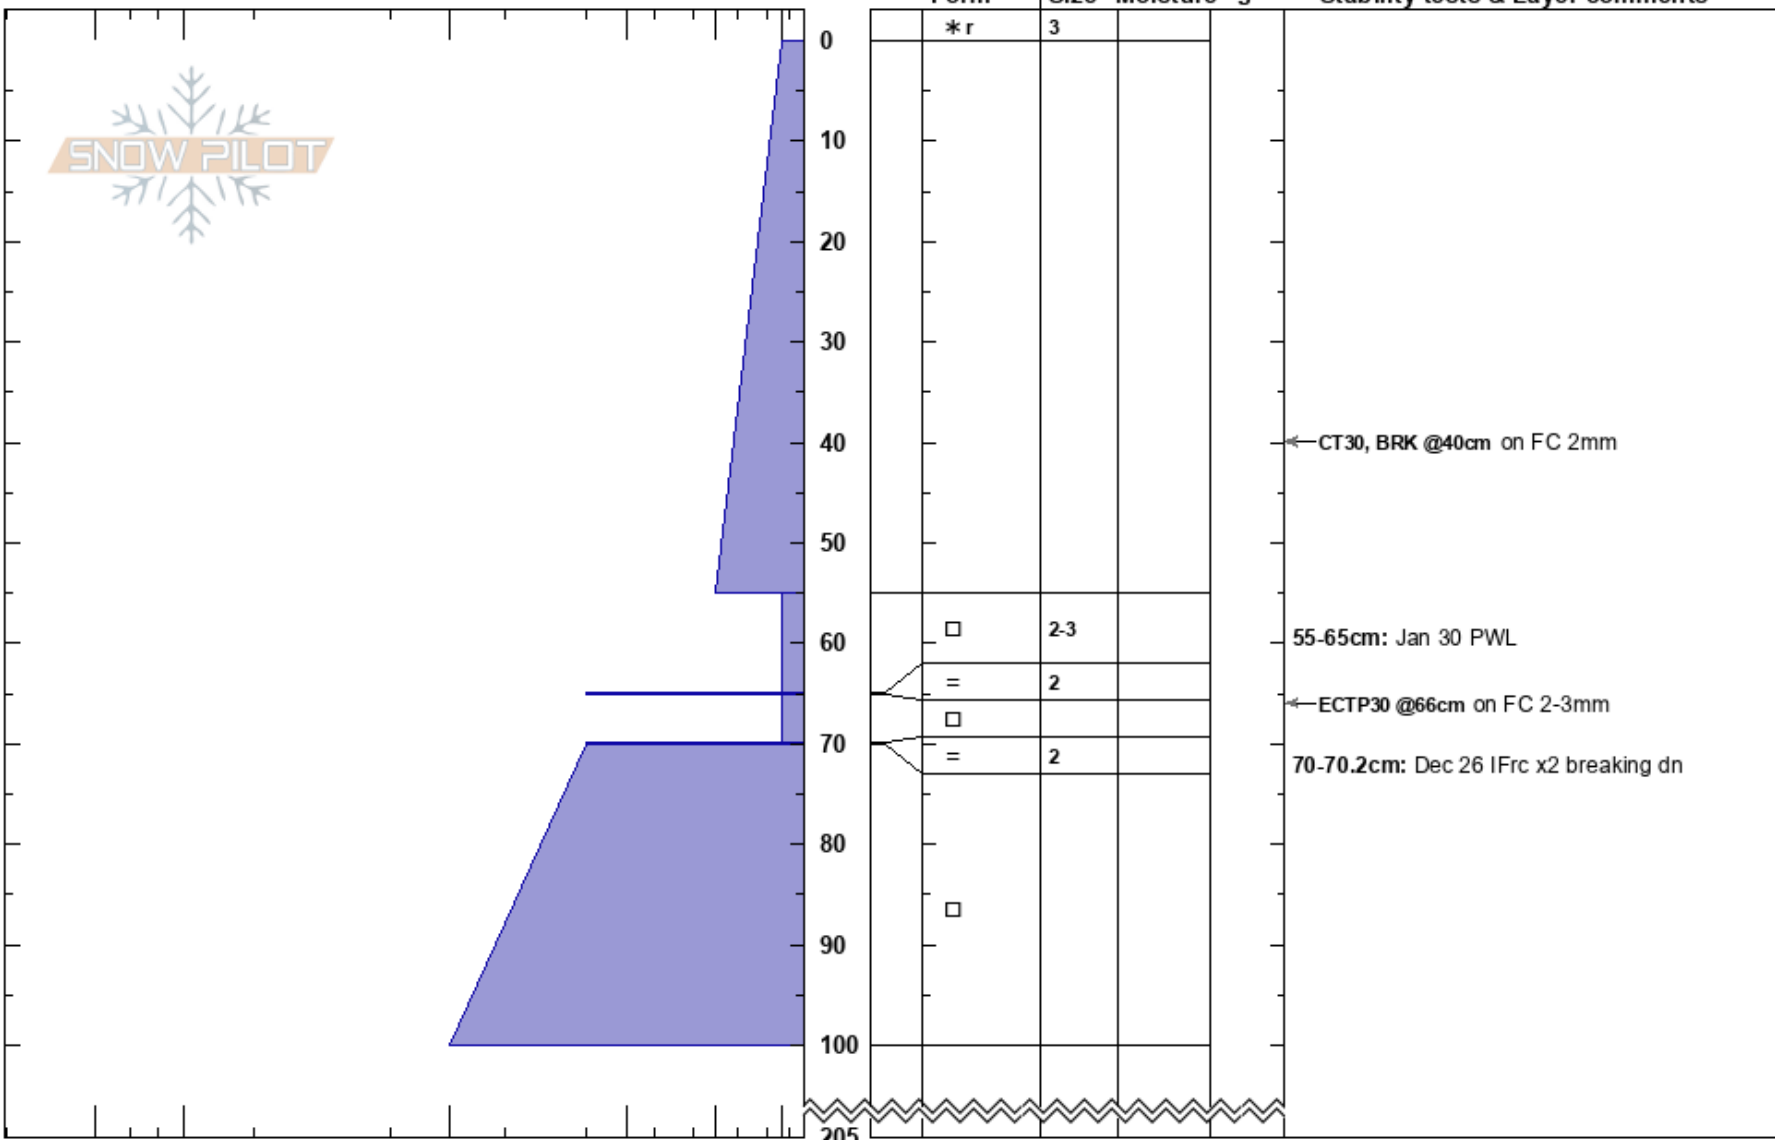

Trash - Oreo Fans
 Selkirks
 BC
Elevation: 1995 m
Aspect: 320°
Specifics: Poor pit location

Whitewater Forecasting
 09/02/2025 - 09:40
Co-ord: 49.43271N, -117.14968W
Slope Angle: 37°
Wind Loading:

Stability:
Air Temperature: -15.6°C **PF:** 75
Sky Cover: FEW
Precipitation: NO
Wind: Calm

HS: 205
Layer Notes:
 55-65cm: Jan 30 PWL
 70-70.2cm: Dec 26 IFrc x2 breaking dn

Notes: Obs: BW, LW, NT
 Site: TL fans below cliffs in open bowl