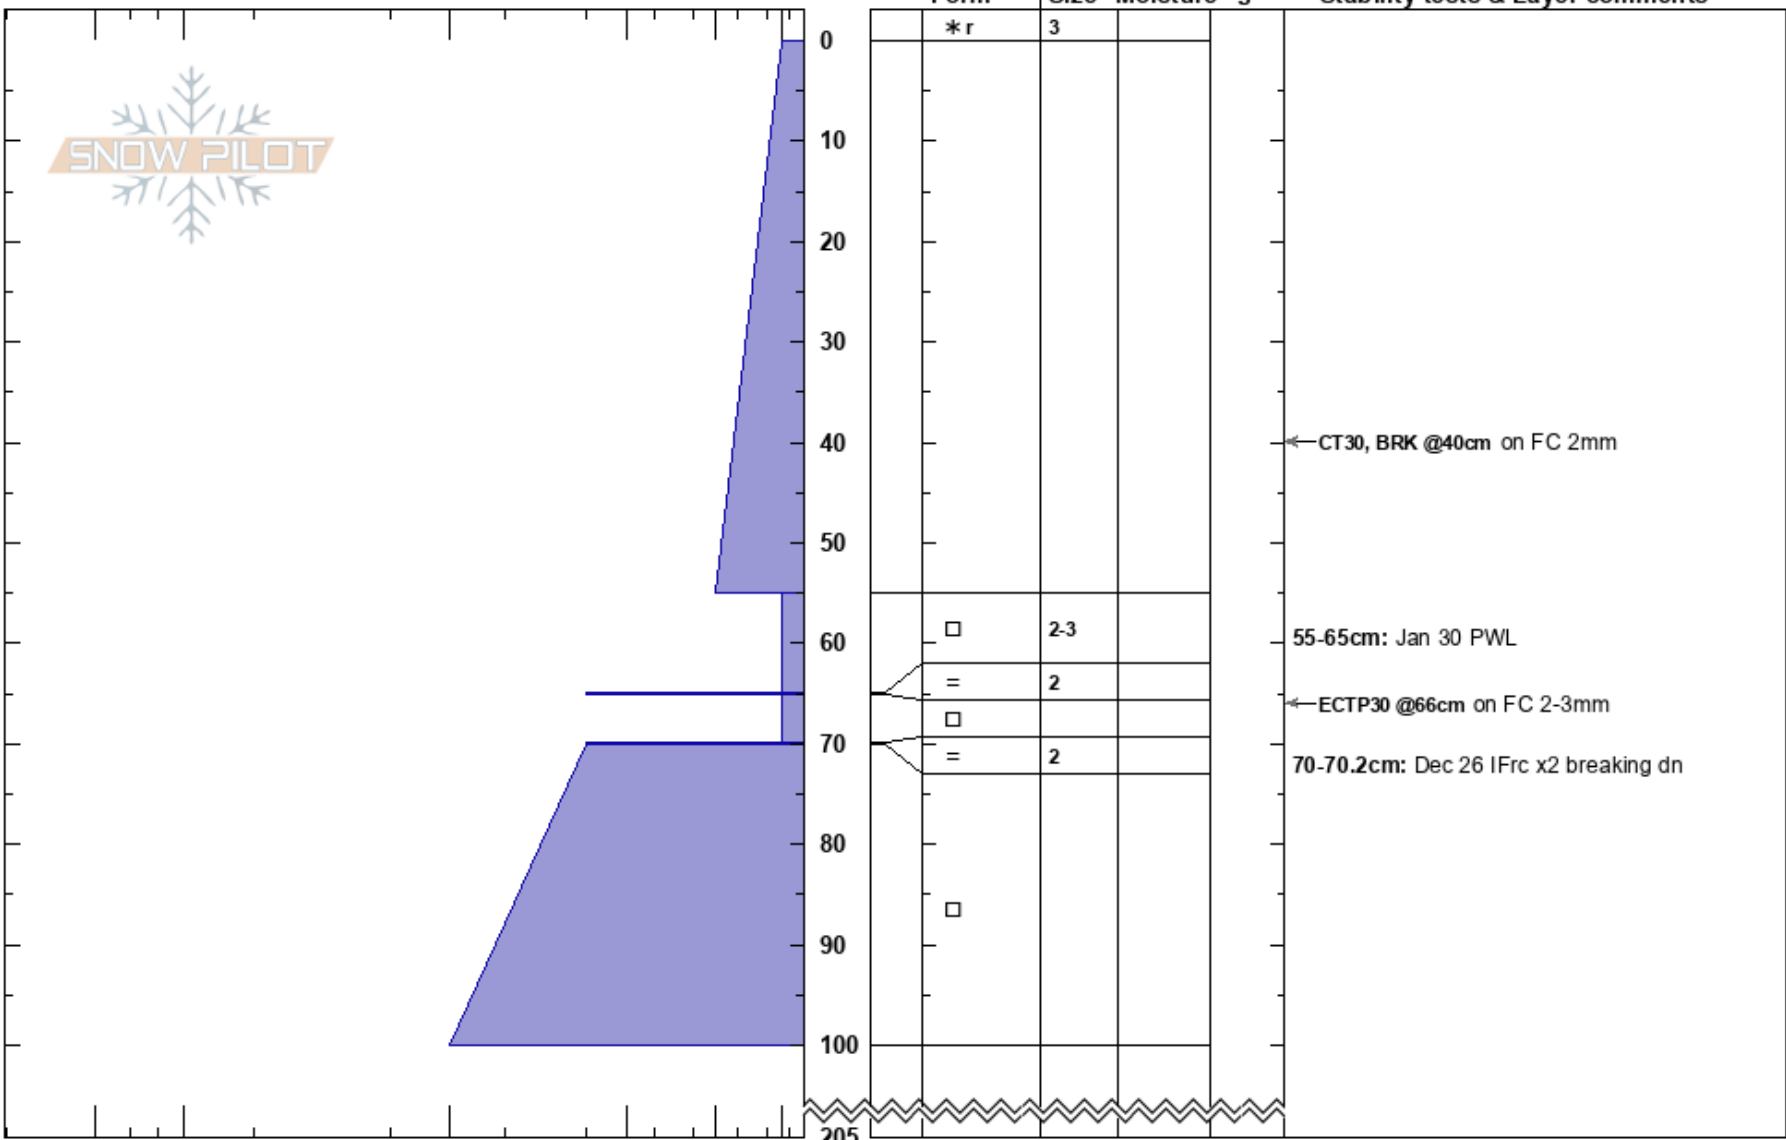

Trash - Oreo Fans  
 Selkirks  
 BC  
**Elevation:** 1995 m  
**Aspect:** 320°  
**Specifics:** Poor pit location

Whitewater Forecasting  
 09/02/2025 - 09:40  
**Co-ord:** 49.43271N, -117.14968W  
**Slope Angle:** 37°  
**Wind Loading:**

**Stability:**  
**Air Temperature:** -15.6°C **PF:**75  
**Sky Cover:** FEW  
**Precipitation:** NO  
**Wind:** Calm

**HS:**205  
**Layer Notes:**  
 55-65cm: Jan 30 PWL  
 70-70.2cm: Dec 26 IFrc x2 breaking dn

**Notes:** Obs: BW, LW, NT  
 Site: TL fans below cliffs in open bowl