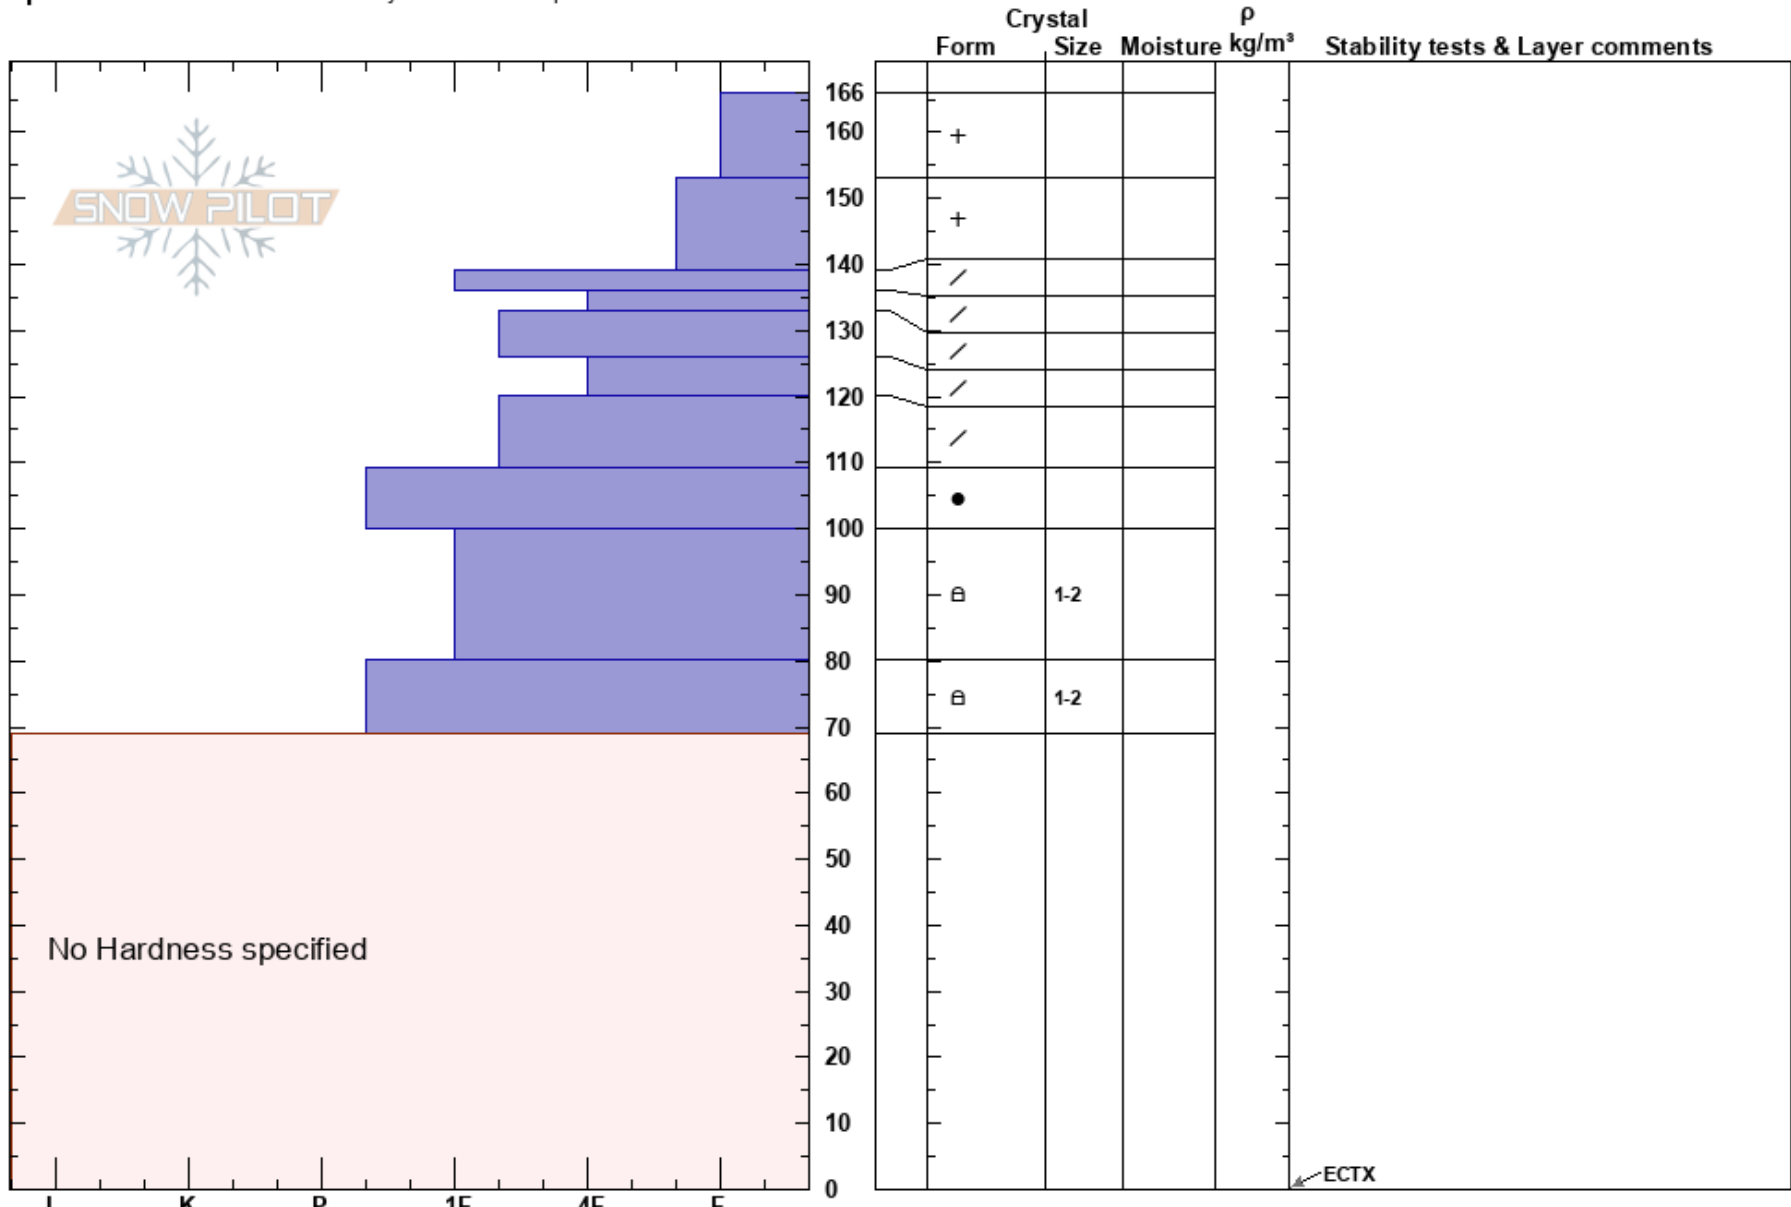

PF:60

153-139cm:Problematic layer

MT

Co-ord: 45.06501N, -110.01150W

Sky Cover: SCT

Elevation: 9251 ft

Slope Angle: 15°

Precipitation: NO

Aspect: 170°

Wind Loading: no

Wind: W Moderate

Specifics: Recent avalanche activity on different slopes

No Hardness specified

Notes: We saw natural wind slabs on Wolverine, R1-D1.5, 8-12" deep x 50' wide, and two snowboarders triggered wind slabs on Scotch Bonnet, R1-D2, 12" deep x 20' wide.