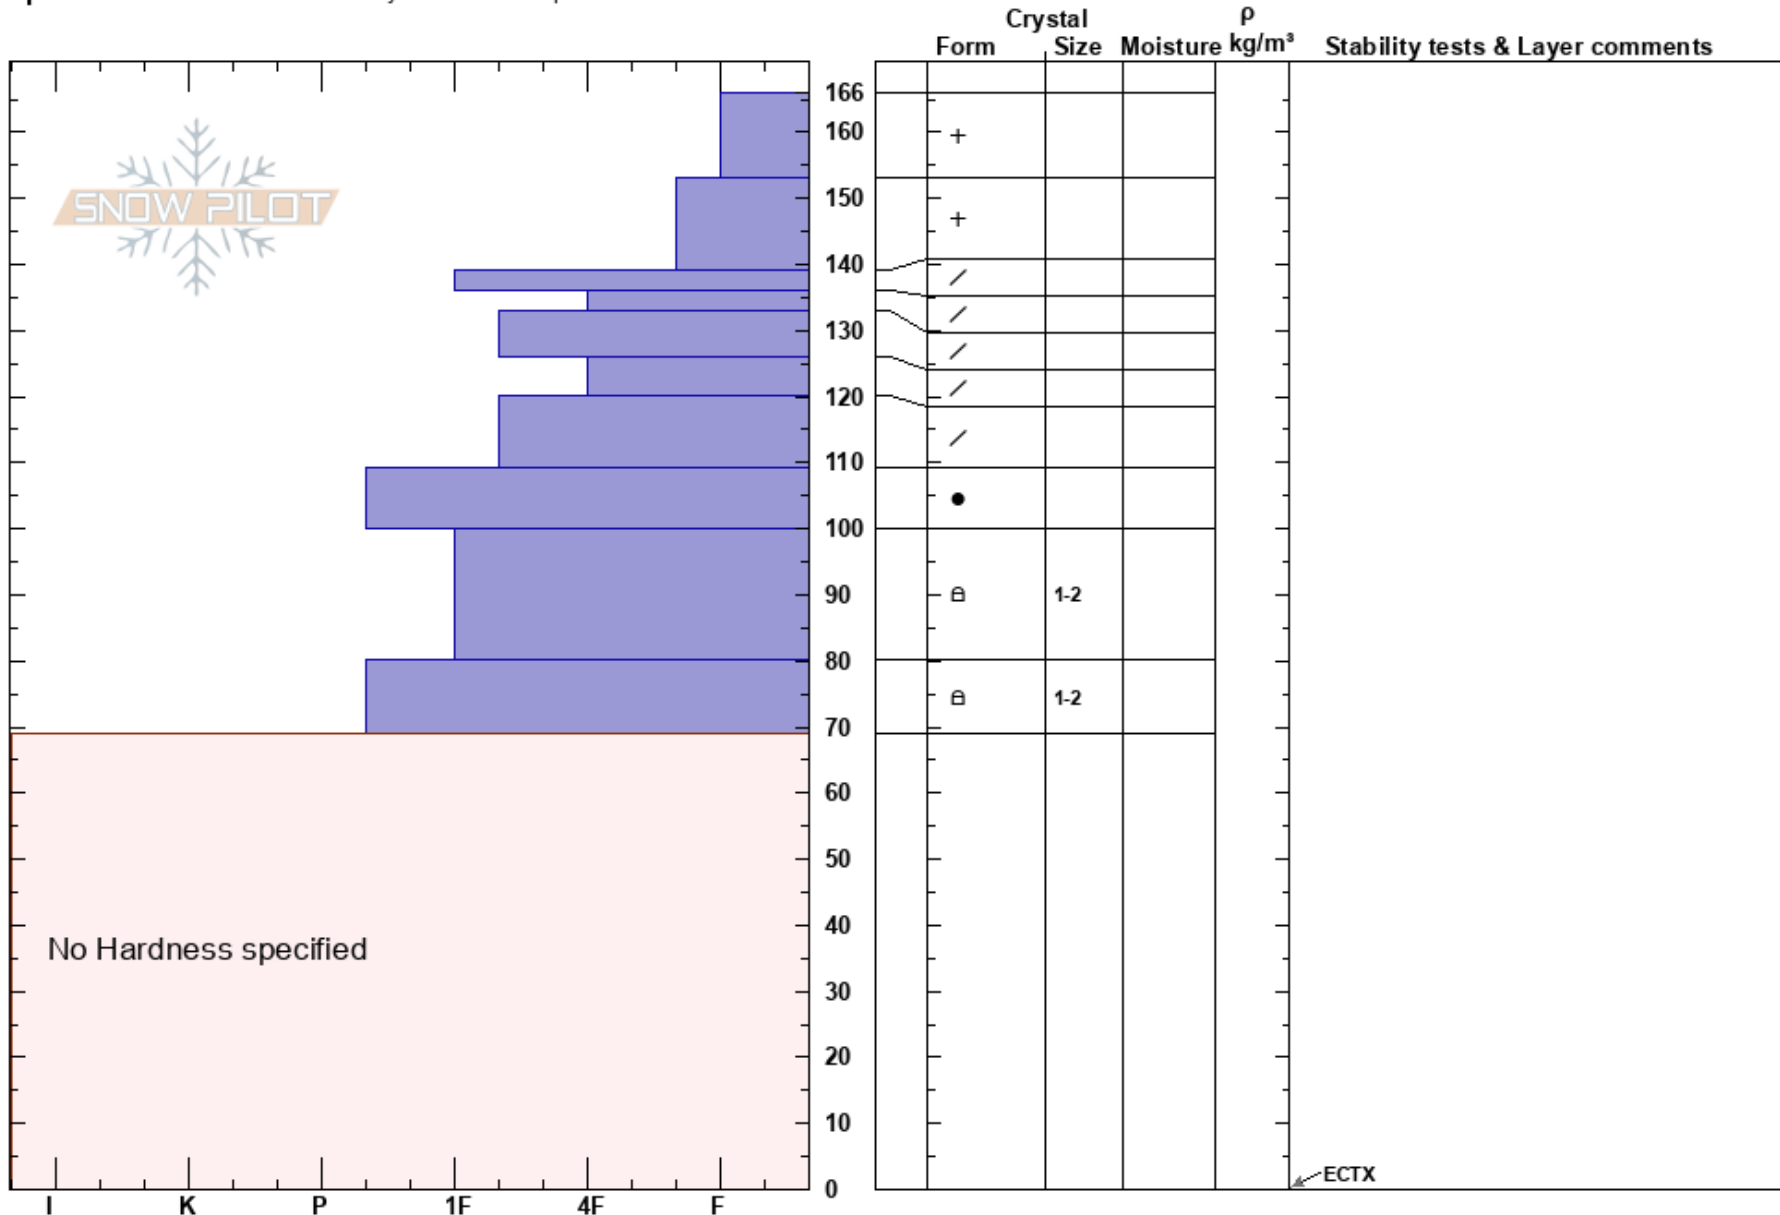

Mt. Abundance, S.shldr  
Cooke City  
MT

Alex Marienthal  
02/09/2025 - 12:25pm  
Co-ord: 45.06501N, -110.01150W  
Slope Angle: 15°  
Wind Loading: no

Stability:  
Air Temperature:  
Sky Cover: SCT  
Precipitation: NO  
Wind: W Moderate

HS:166  
PF:60 153-139cm:Problematic layer

Layer Notes:

Elevation: 9251 ft  
Aspect: 170°  
Specifics: Recent avalanche activity on different slopes

No Hardness specified

ECTX

Notes: We saw natural wind slabs on Wolverine, R1-D1.5, 8-12" deep x 50' wide, and two snowboarders triggered wind slabs on Scotch Bonnet, R1-D2, 12" deep x 20' wide.