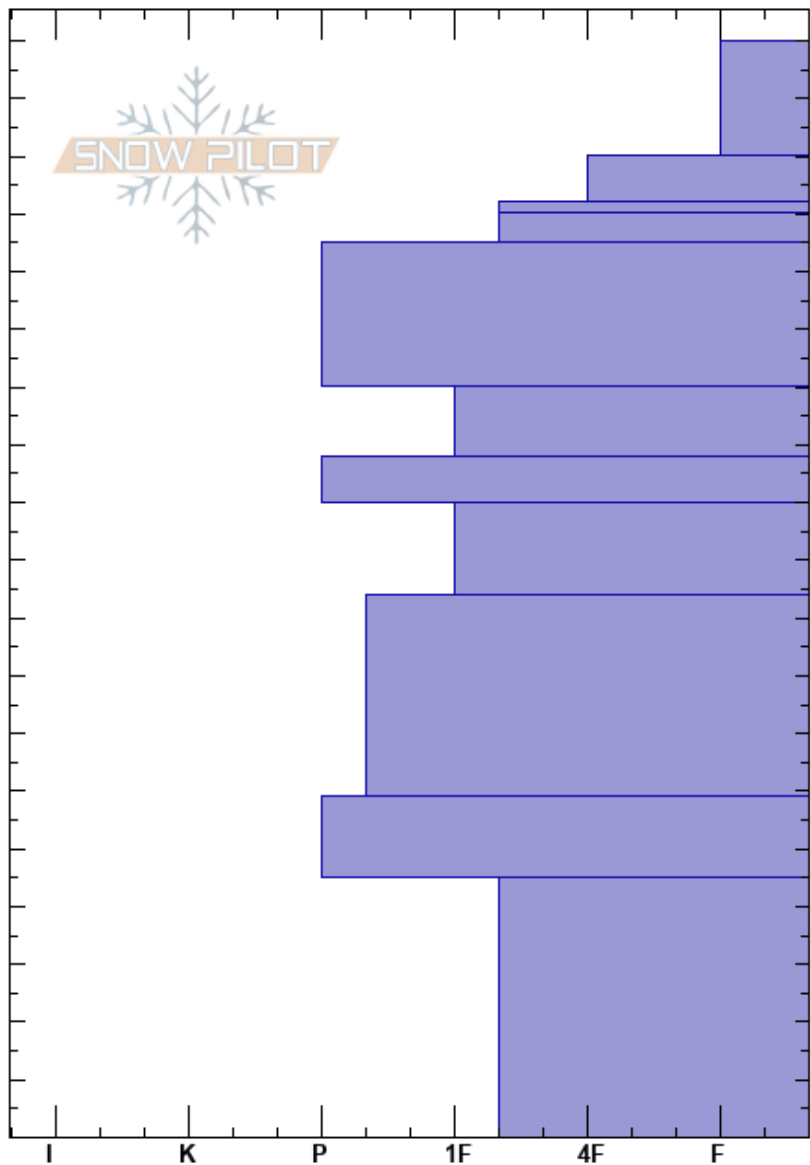

Burglar Bowl
 Wasatch Range
 UT
 Elevation: 8890 ft
 Aspect: N
 Specifics:

Michael Staron
 02/09/2025 - 10:00am
 Co-ord: 41.44270N, -111.71374W
 Slope Angle: 39°
 Wind Loading: yes

Stability: **HS:190**
 Air Temperature: 160-155cm:Problematic layer
 Sky Cover: SCT
 Precipitation: NO
 Wind: Calm

Depth (cm)	Crystal		Moisture	ρ kg/m ³	Stability tests & Layer comments
	Form	Size			
170	△	3-5			
160	△				
20	□	2-3			← CT16, RP @35cm ← ECTN23 @25cm ← CT14, RP @25cm
90					← CT22, SC @90cm

Notes: