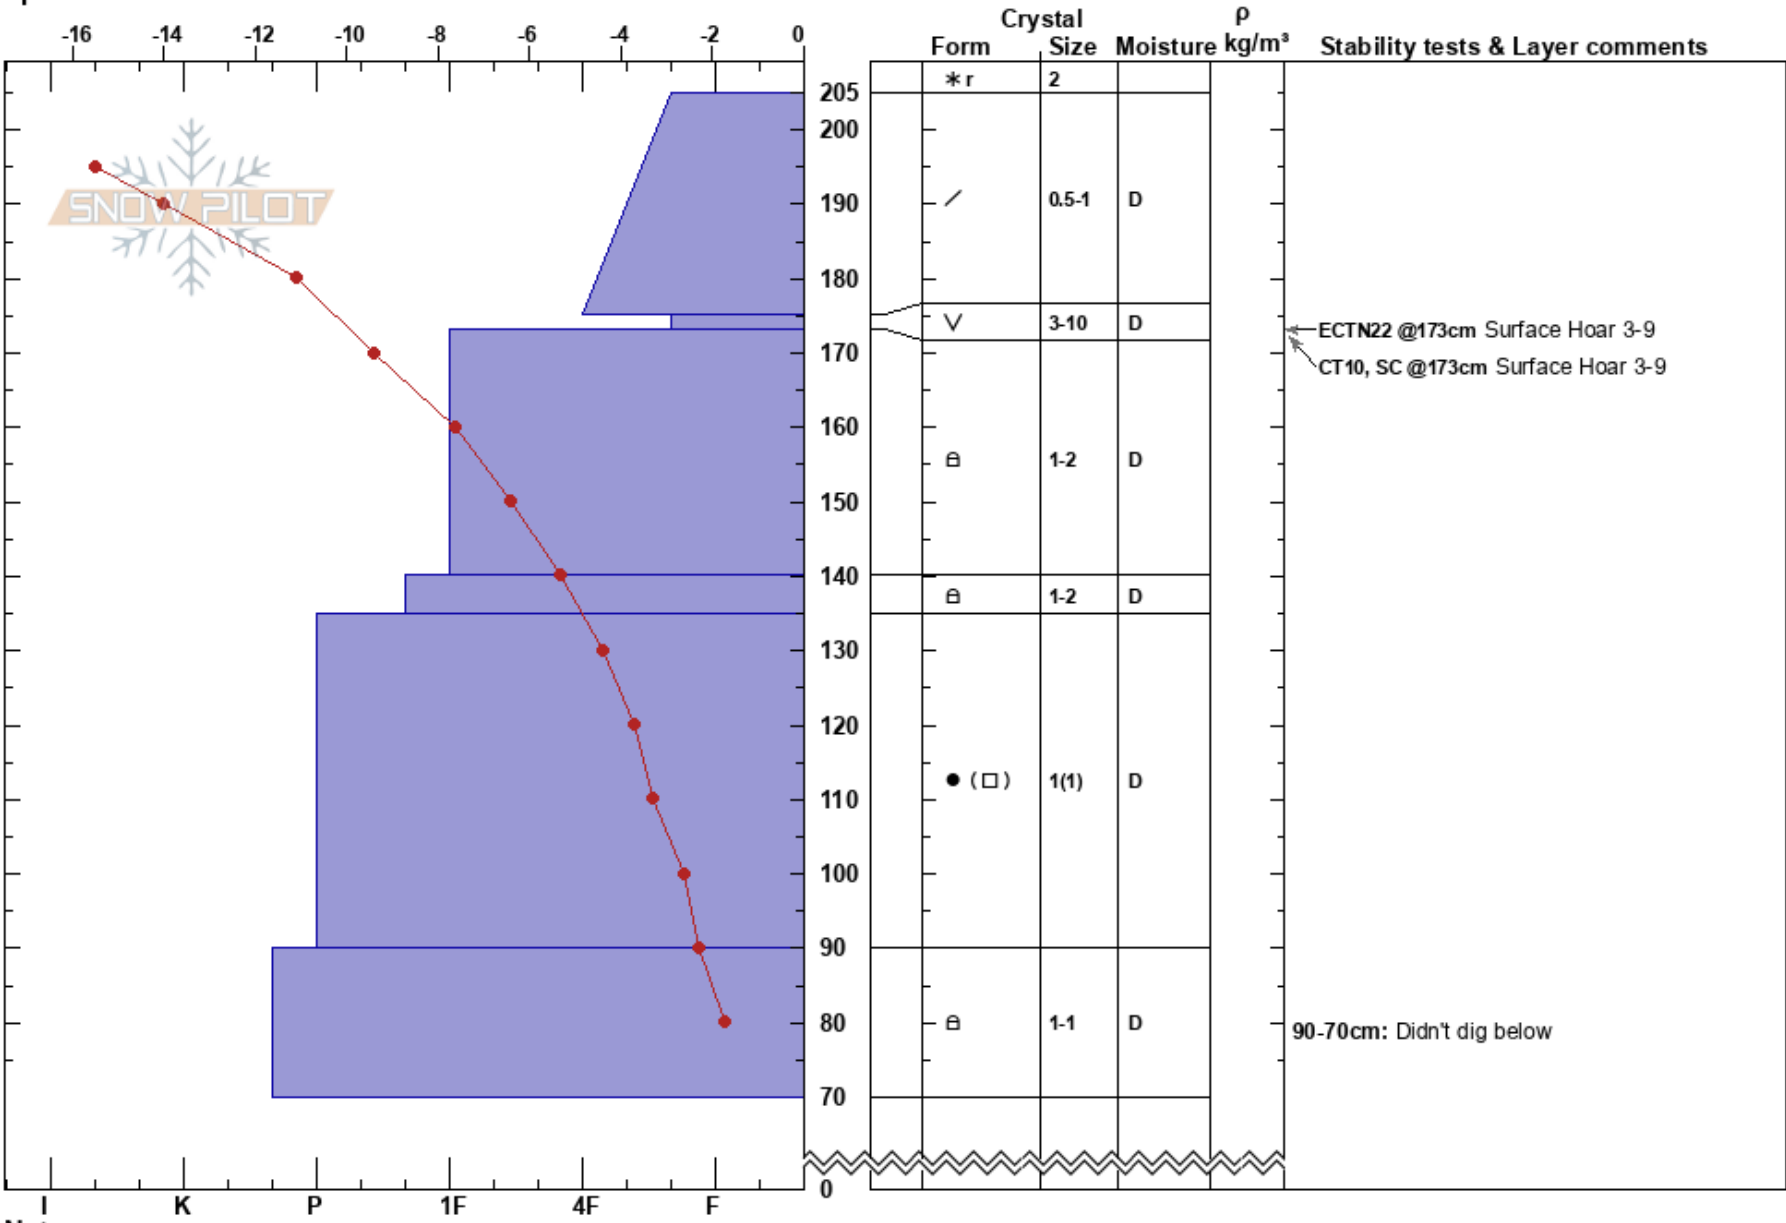

Caribou SP
 Monashee
 BC
 Elevation: 1740 m
 Aspect:
 Specifics:

Houston Clark
 09/02/2025 - 12:00
 Co-ord:
 Slope Angle: 0°
 Wind Loading:

Stability:
 Air Temperature: -16°C
 Sky Cover: BKN
 Precipitation: S-1
 Wind: Calm

HS:205
 PF:35
 175-173cm: Problematic layer
 90-70cm: Didn't dig below

Notes: