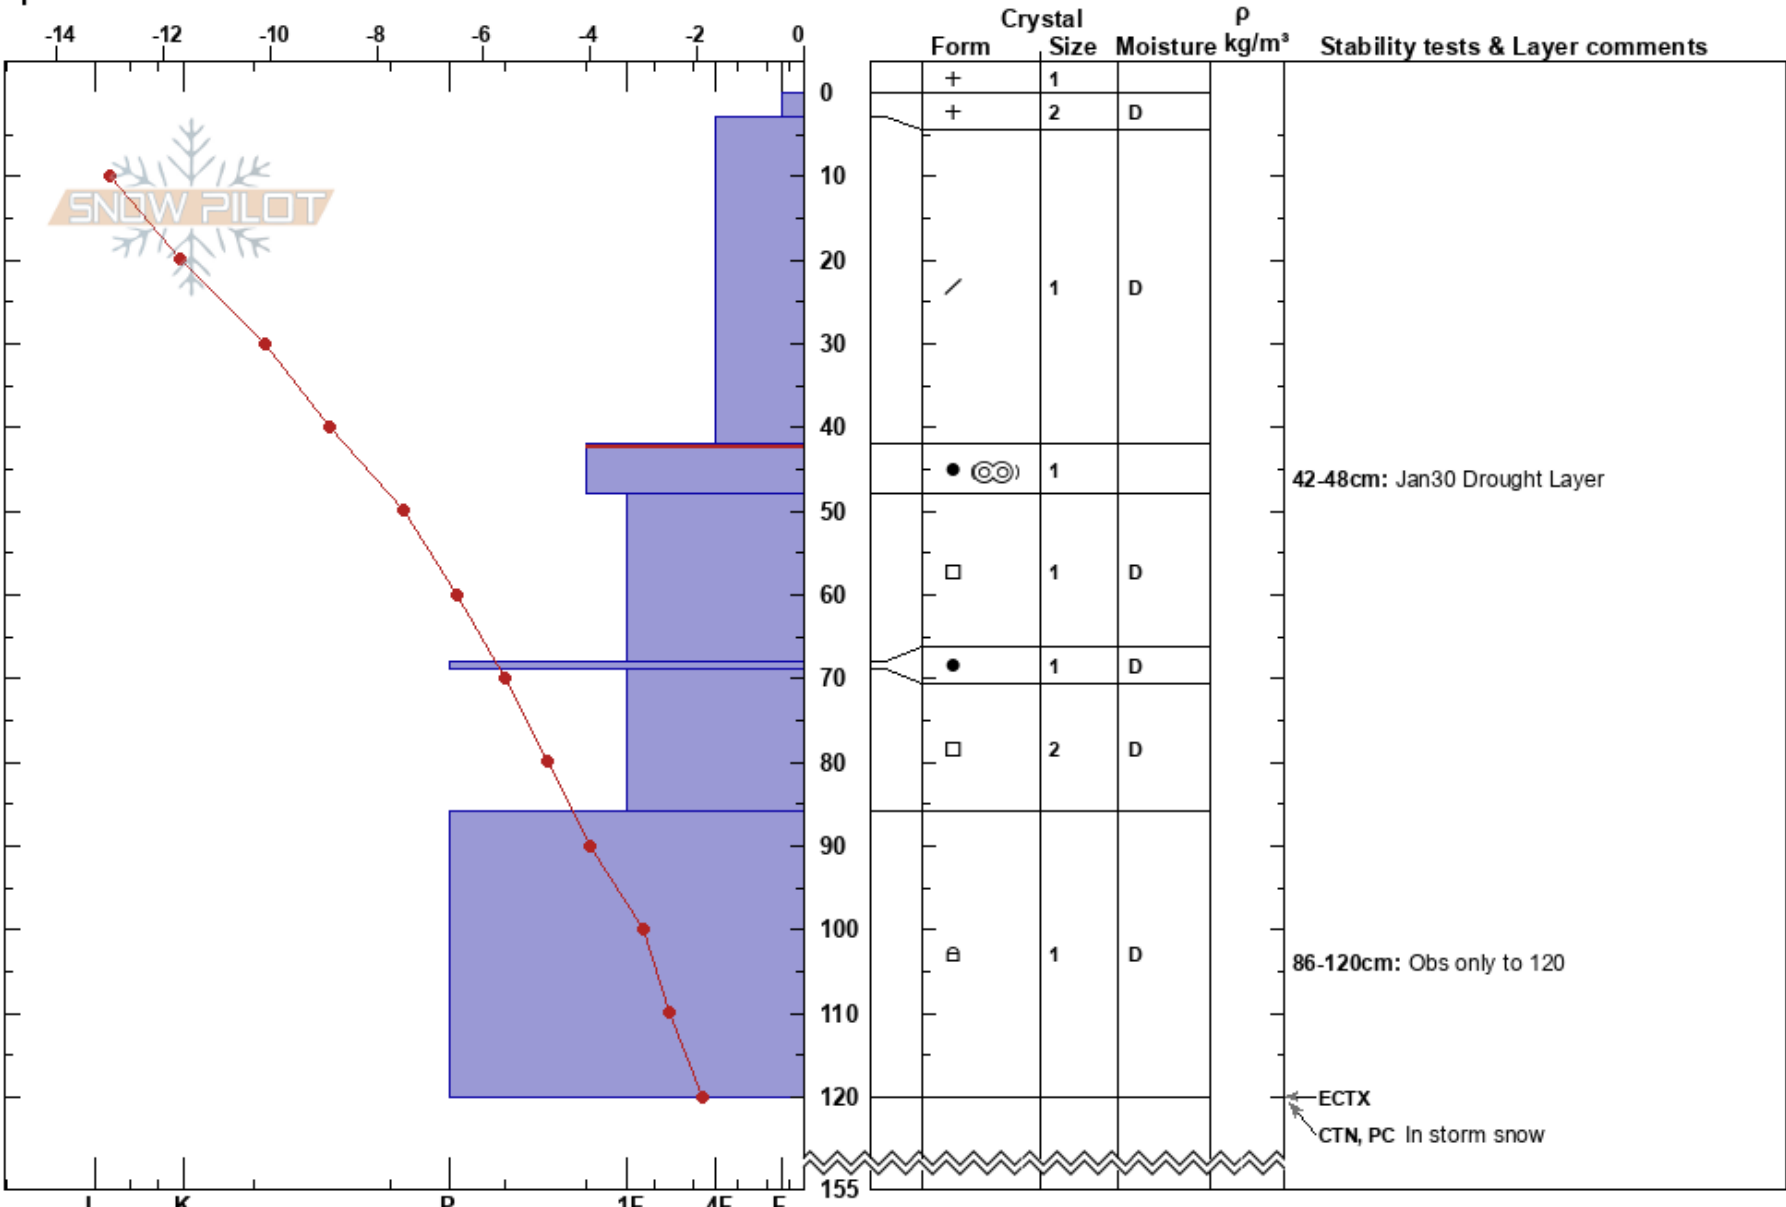

Thunder  
 South Rockies  
 AB  
 Elevation: 1745 m  
 Aspect: NW  
 Specifics:

Alex Wray  
 09/02/2025 - 13:10  
 Co-ord: 11U 687517W 5464533N  
 Slope Angle: 24°  
 Wind Loading: yes

Stability:  
 Air Temperature: -10.5°C PF:50  
 Sky Cover: BKN  
 Precipitation: S-1  
 Wind: W Light Breeze

HS:155  
 Layer Notes:  
 42-48cm: Jan30 Drought Layer  
 42-48cm: Problematic layer  
 86-120cm: Obs only to 120

Notes:

← ECTX  
 ← CTN, PC In storm snow