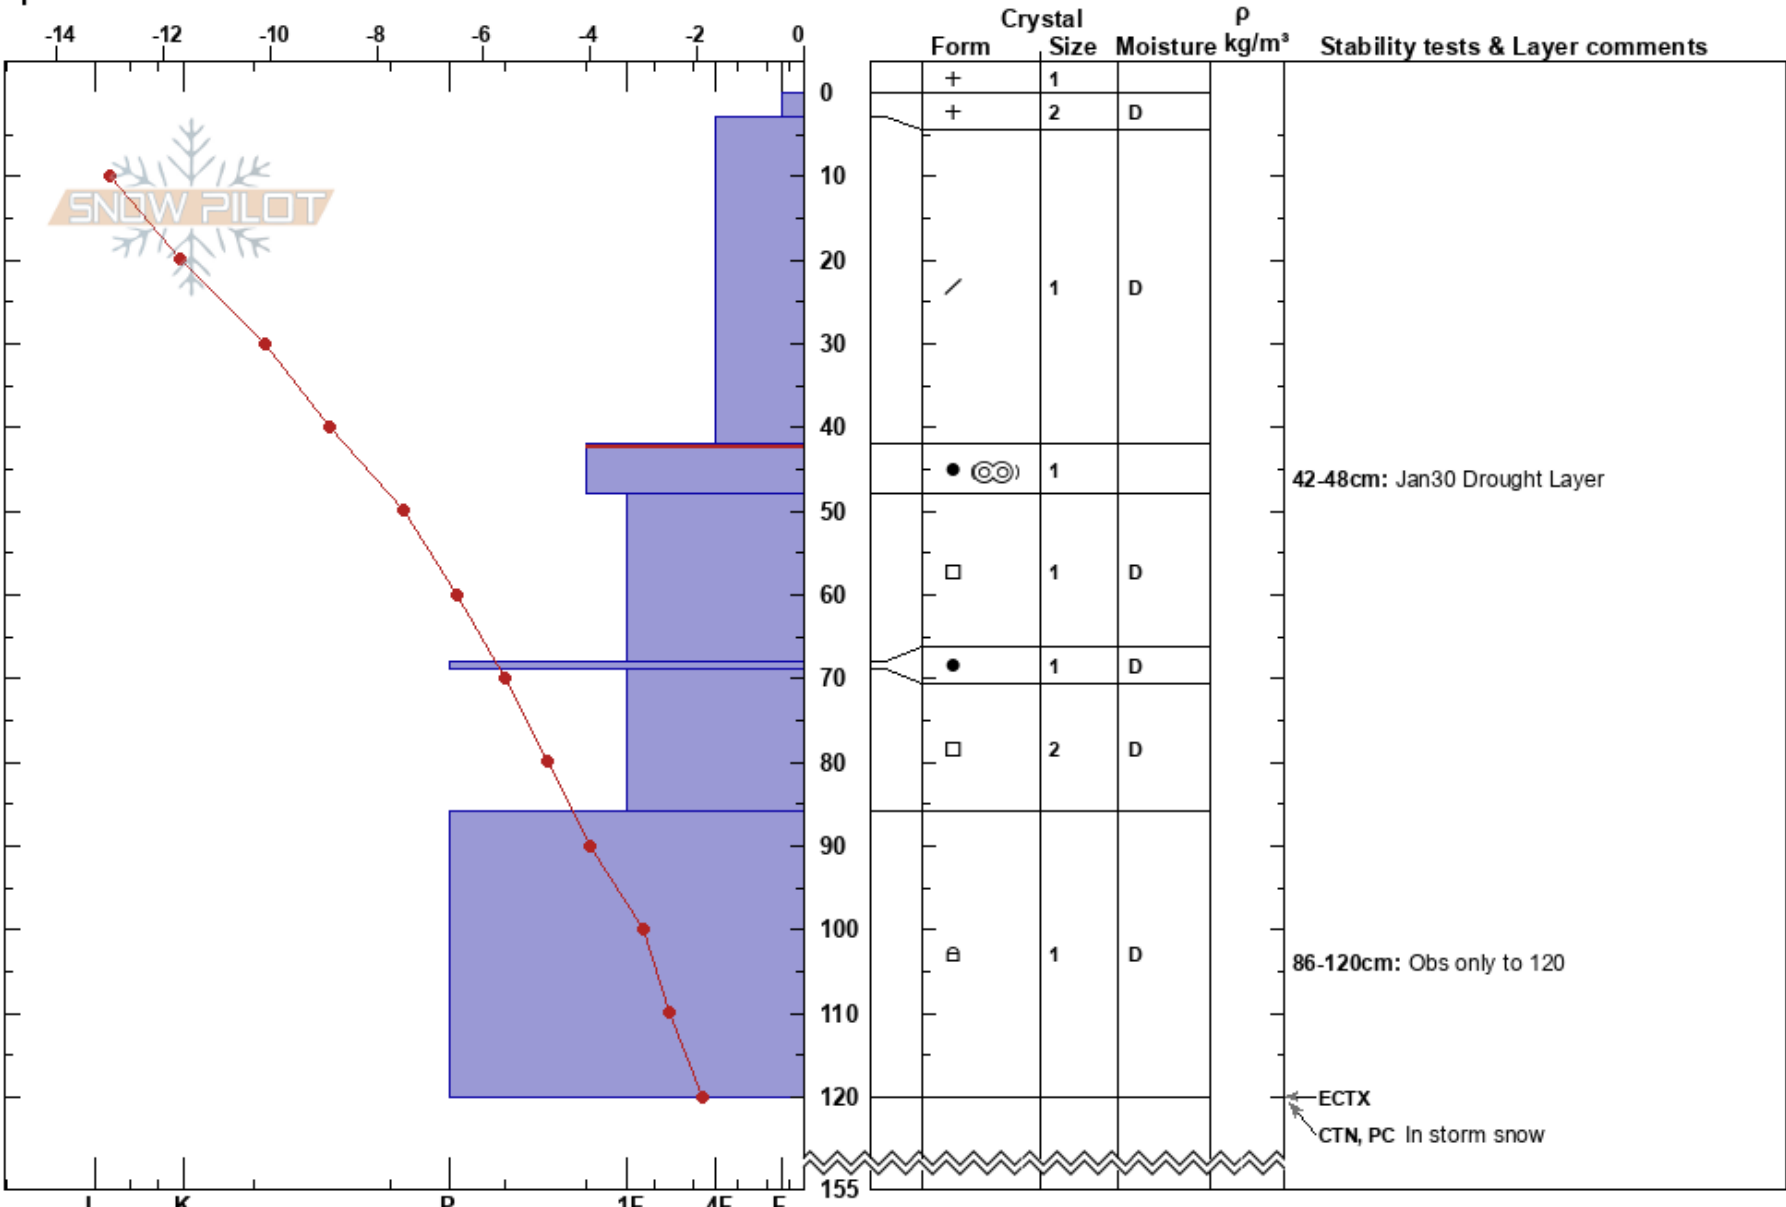

Thunder
 South Rockies
 AB
 Elevation: 1745 m
 Aspect: NW
 Specifics:

Alex Wray
 09/02/2025 - 13:10
 Co-ord: 11U 687517W 5464533N
 Slope Angle: 24°
 Wind Loading: yes

Stability:
 Air Temperature: -10.5°C PF:50
 Sky Cover: BKN
 Precipitation: S-1
 Wind: W Light Breeze

HS:155
 Layer Notes:
 42-48cm: Jan30 Drought Layer
 42-48cm: Problematic layer
 86-120cm: Obs only to 120

Notes:

ECTX
 CTN, PC In storm snow