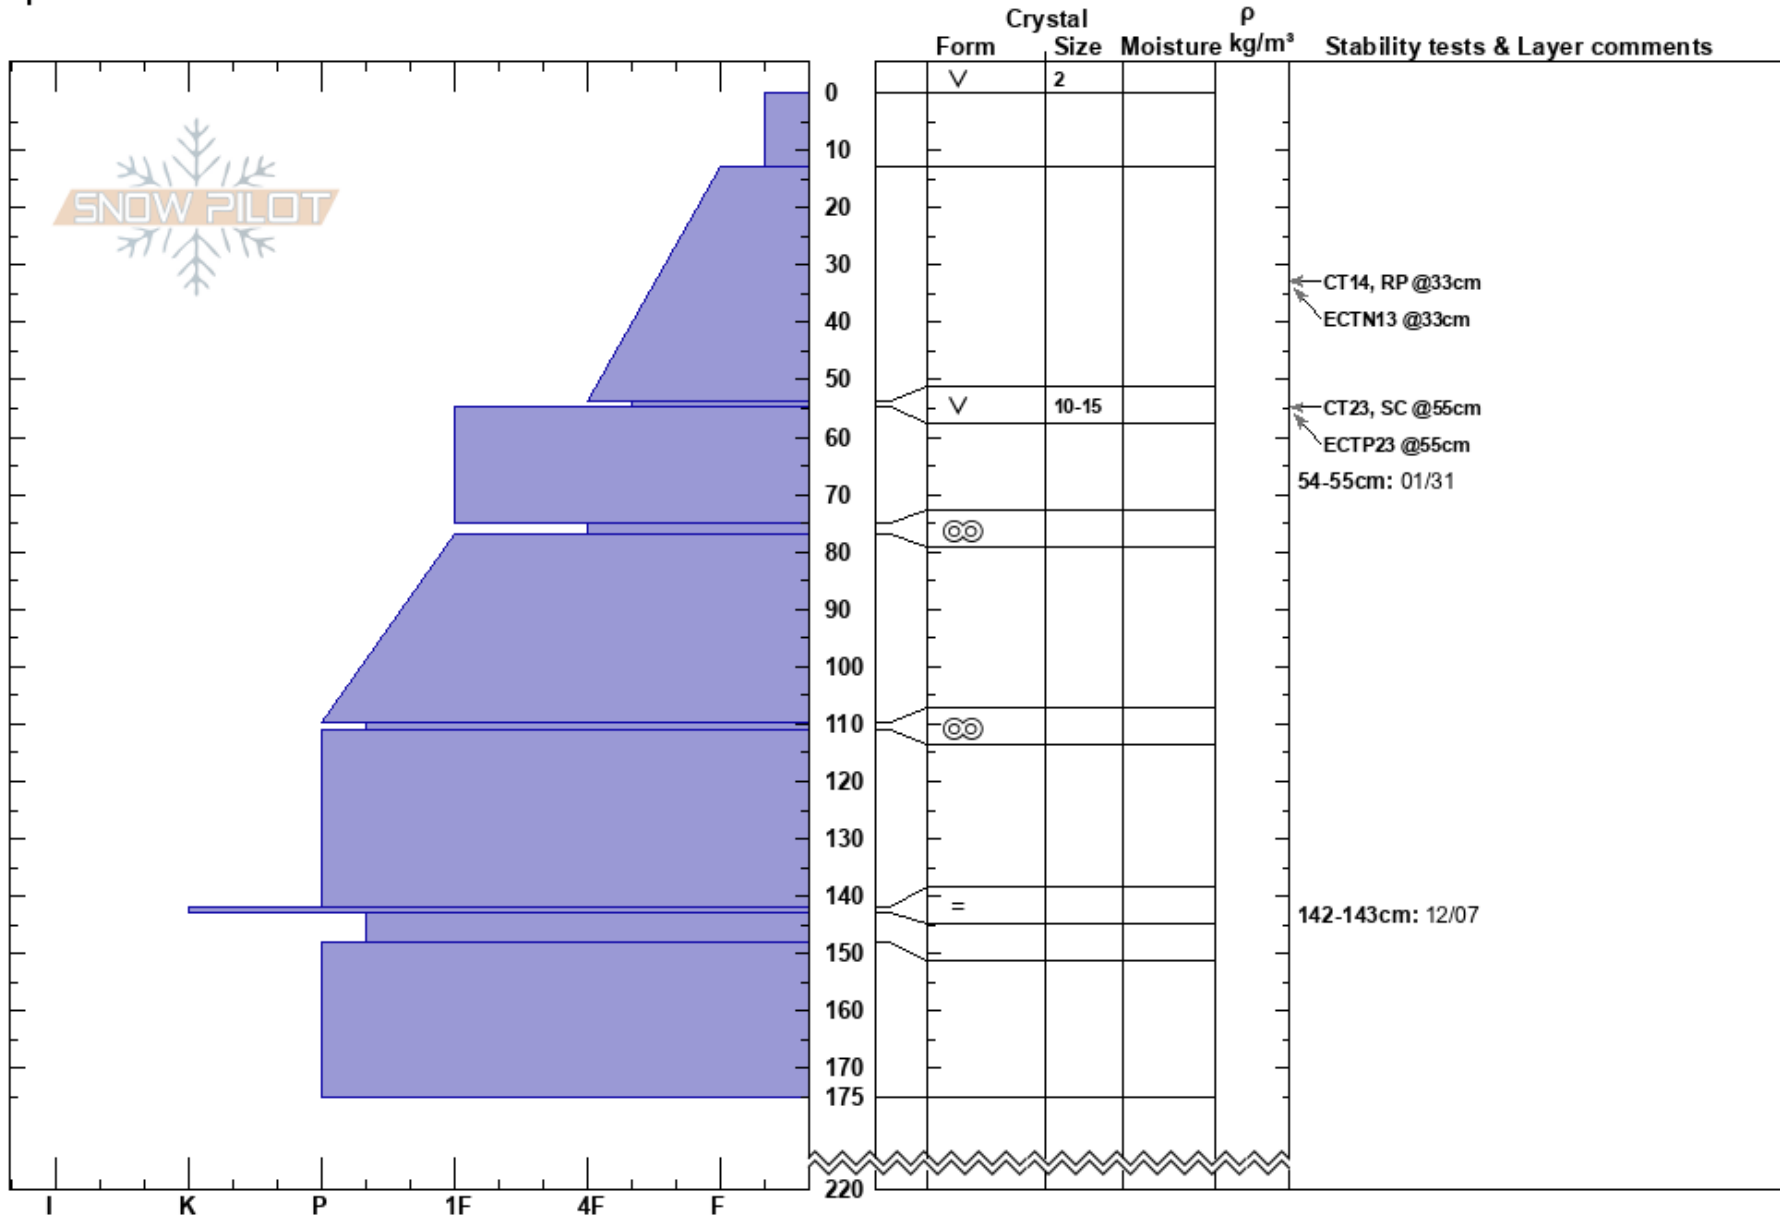

South Folly's  
 Kootenay Pass  
 BC  
 Elevation: 2000 m  
 Aspect: NE  
 Specifics:

Titouan Chopin  
 09/02/2025 - 12:15  
 Co-ord:  
 Slope Angle: 25°  
 Wind Loading:

Stability: **HS:220**  
 Air Temperature: -14°C PF:60  
 Sky Cover: FEW  
 Precipitation: NO  
 Wind: Calm

Layer Notes:  
 54-55cm: 01/31  
 54-55cm: Problematic layer  
 142-143cm: 12/07

Notes: