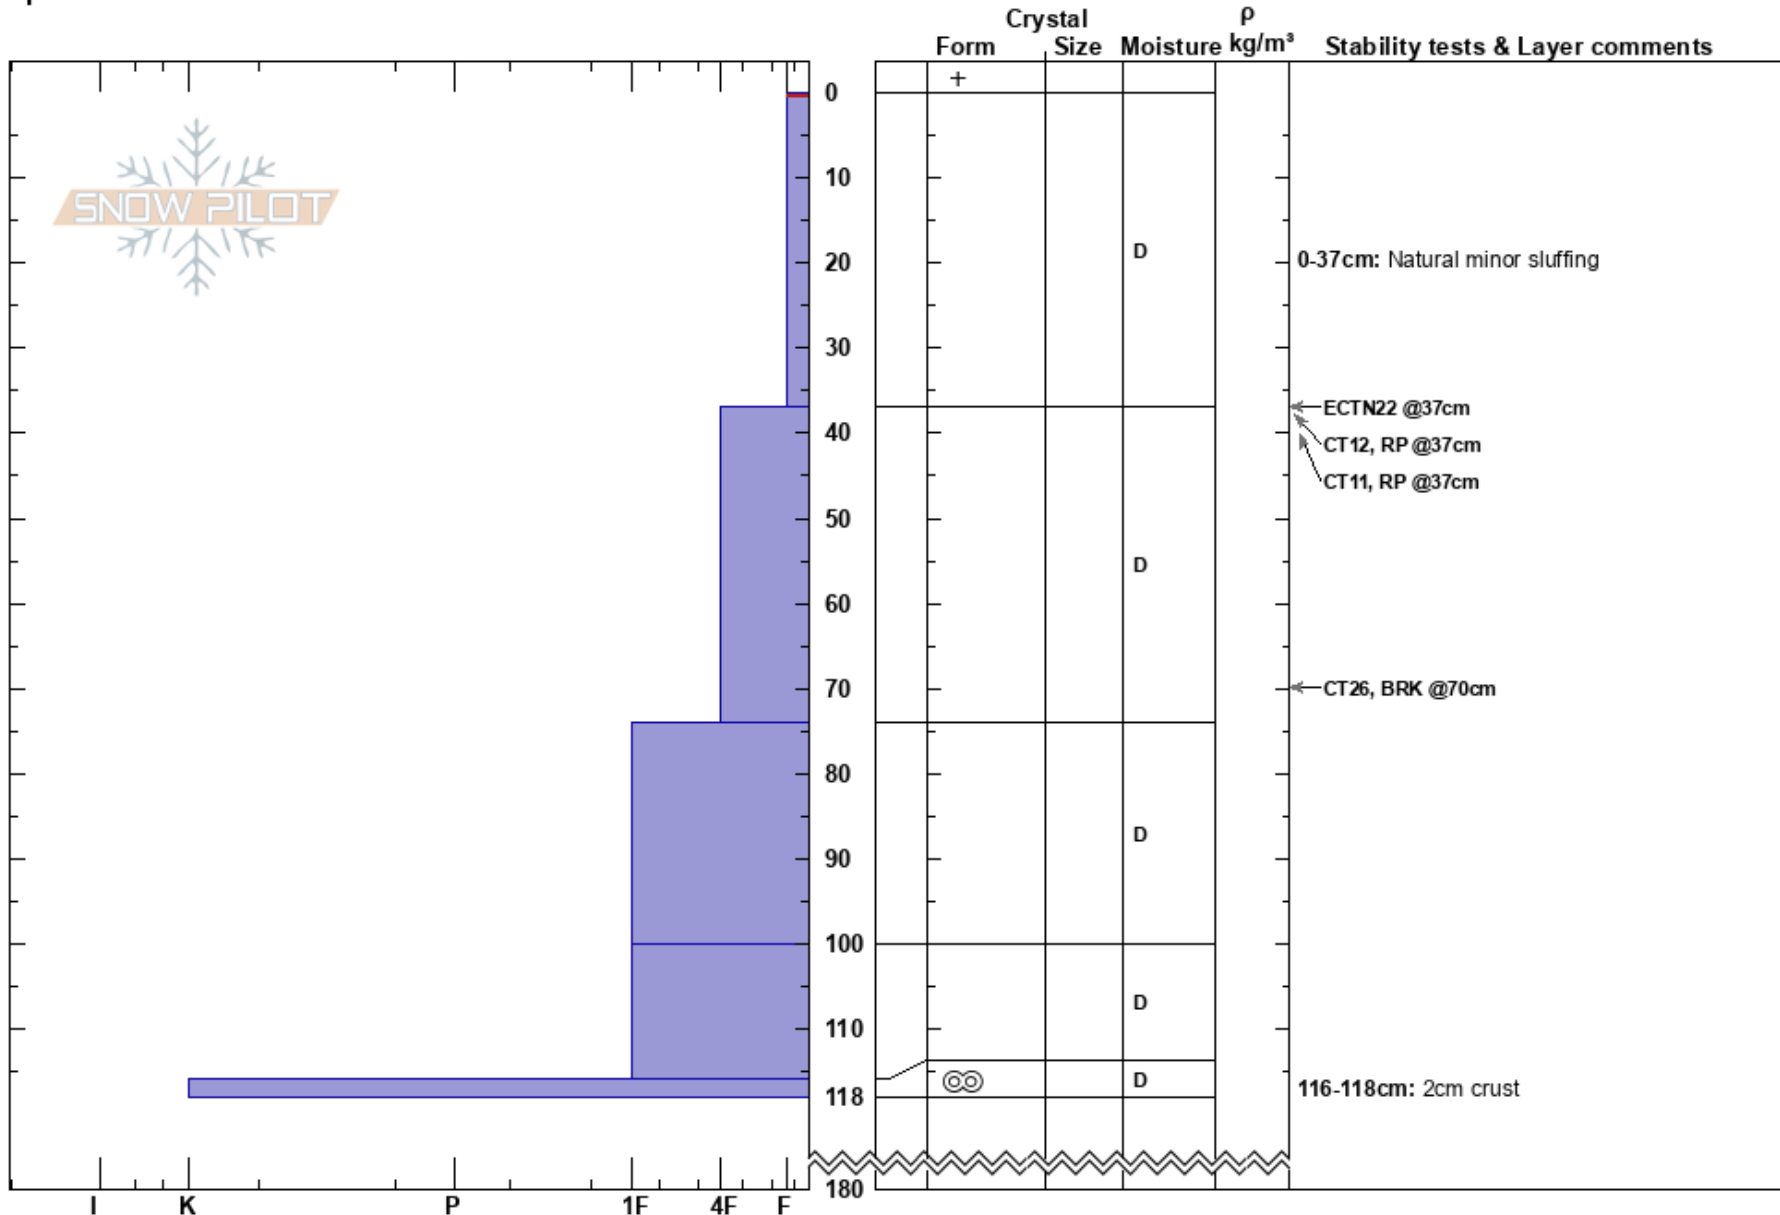

MacPhersons Fingers
 Selkirks
 BC
Elevation: 1343 m
Aspect: NE
Specifics:

Aurelien Vermeersch
 22/02/2024 - 13:10
Co-ord: 50.93567N, -118.25327E
Slope Angle: 37°
Wind Loading:

Stability:
Air Temperature:
Sky Cover: OVC
Precipitation: S-1
Wind: E Light Breeze

HS: 180
Layer Notes:
 0-37cm: Natural minor sluffing
 0-37cm: Problematic layer
 116-118cm: 2cm crust

Notes: Hasty test pit before skiing the slope. Terrain : BTL avalanche path, lots of alders on ground, polar asp.