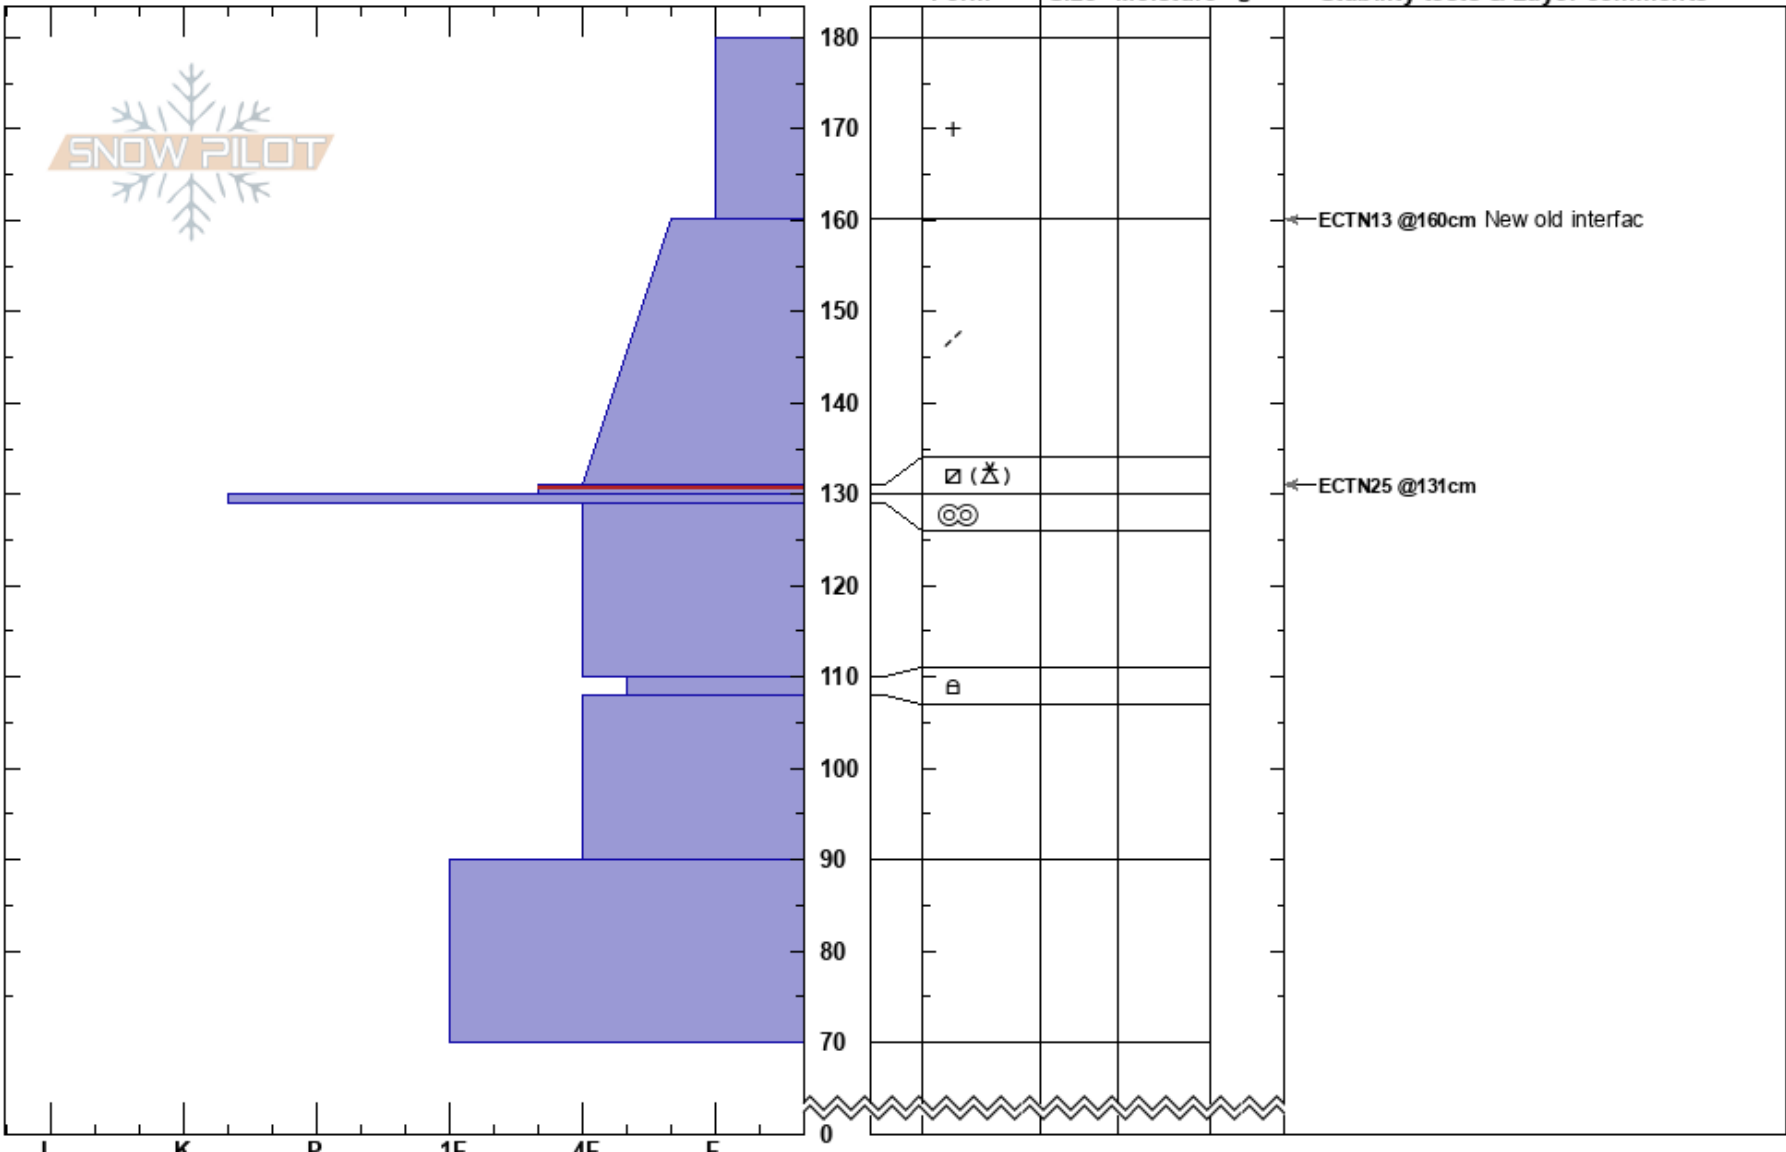

Happy woods  
 Teton Range  
 WY  
 Elevation: 9050 ft  
 Aspect: SW  
 Specifics:

Gage Meredith  
 02/09/2025 - 1:30pm  
 Co-ord:  
 Slope Angle: 20°  
 Wind Loading:

Stability:  
 Air Temperature:  
 Sky Cover:  
 Precipitation:  
 Wind:  
**HS:180**  
**PF:30** 131-130cm:Problematic layer  
**PS:10**