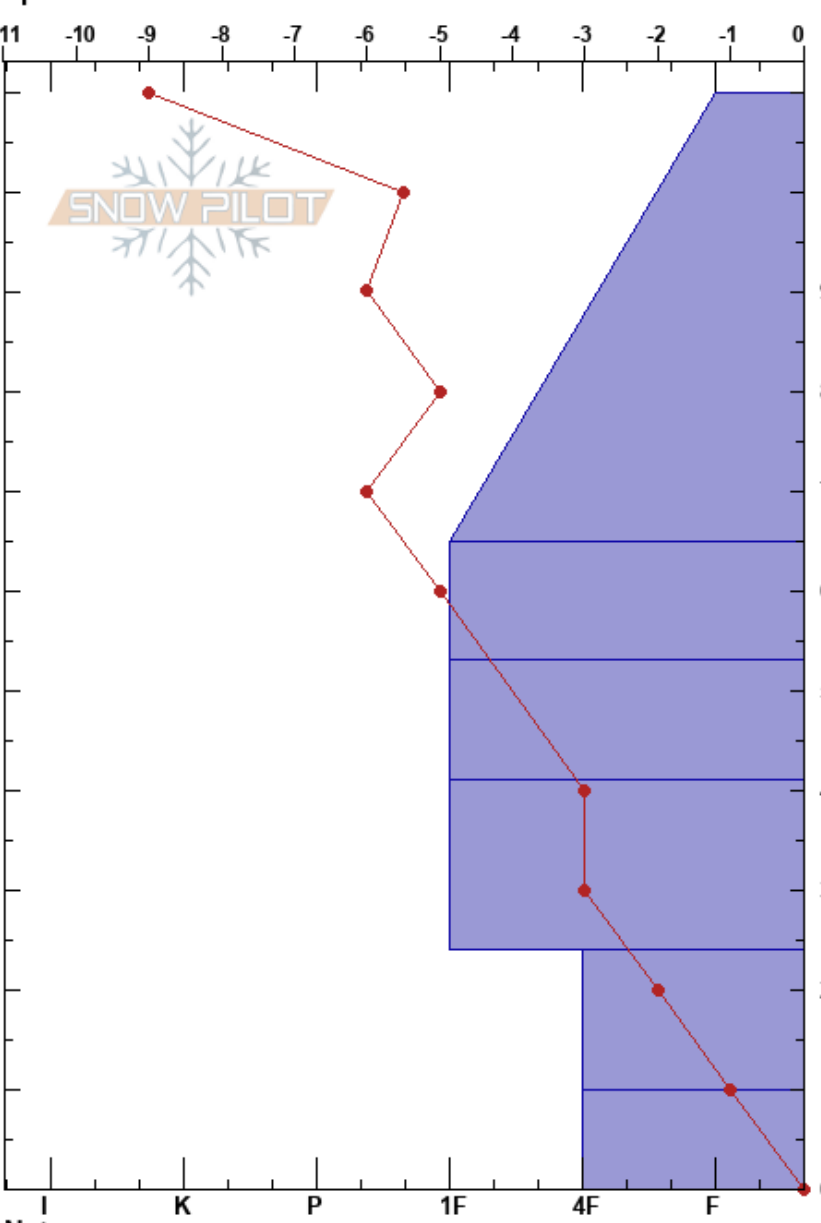

Carbon Point Yert  
 San Juan Range  
 CO  
 Elevation: 11780 ft  
 Aspect: E  
 Specifics:

Eli Poss  
 02/17/2018 - 2:00pm  
 Co-ord:  
 Slope Angle: 5°  
 Wind Loading:

Stability:  
 Air Temperature: -4°C  
 Sky Cover: CLR  
 Precipitation: NO  
 Wind: Calm

HS:110  
 PF:40  
 Layer Notes:

Elevation (m)	Crystal		$\rho$ kg/m <sup>3</sup>	Stability tests & Layer comments
	Form	Size		
110 - 100				
100 - 90	/	1.5	D	
90 - 80				
80 - 70				
70 - 60	/	1.5	D	
60 - 50	□	2	D	
50 - 40				
40 - 30	□	2	D	
30 - 20				
20 - 10	□	2	D	
10 - 0	□	1.5	D	← CT12, SC @10cm