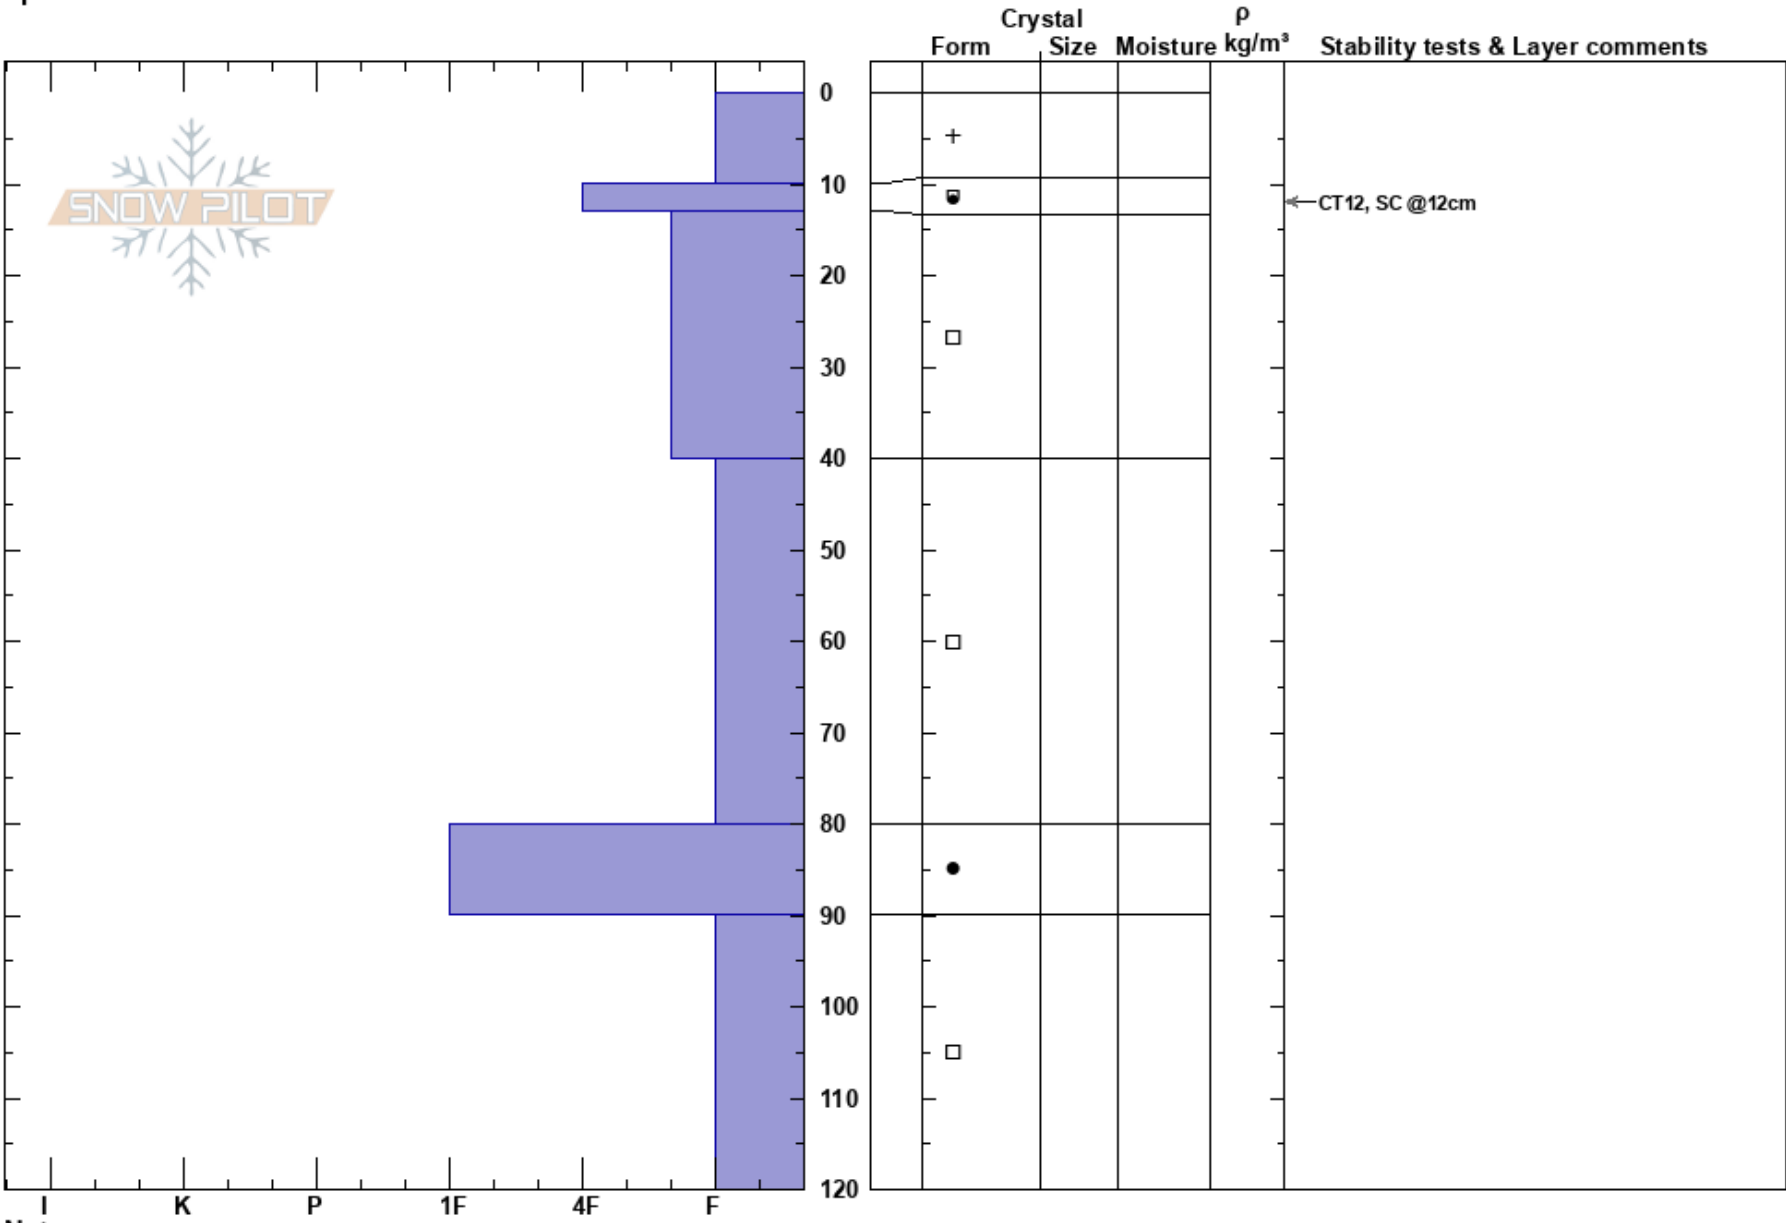

Cmc M1
 Richmond Ridge
 CO
 Elevation: 12300 ft
 Aspect: W
 Specifics:

Sam Feuerborn
 02/08/2025 - 12:00pm
 Co-ord:
 Slope Angle: 5°
 Wind Loading:

Stability:
 Air Temperature:
 Sky Cover: BKN
 Precipitation: S-1
 Wind: W Moderate

HS: 120
 PF: 10 10-13cm: Problematic layer
 PS: 60

Notes: