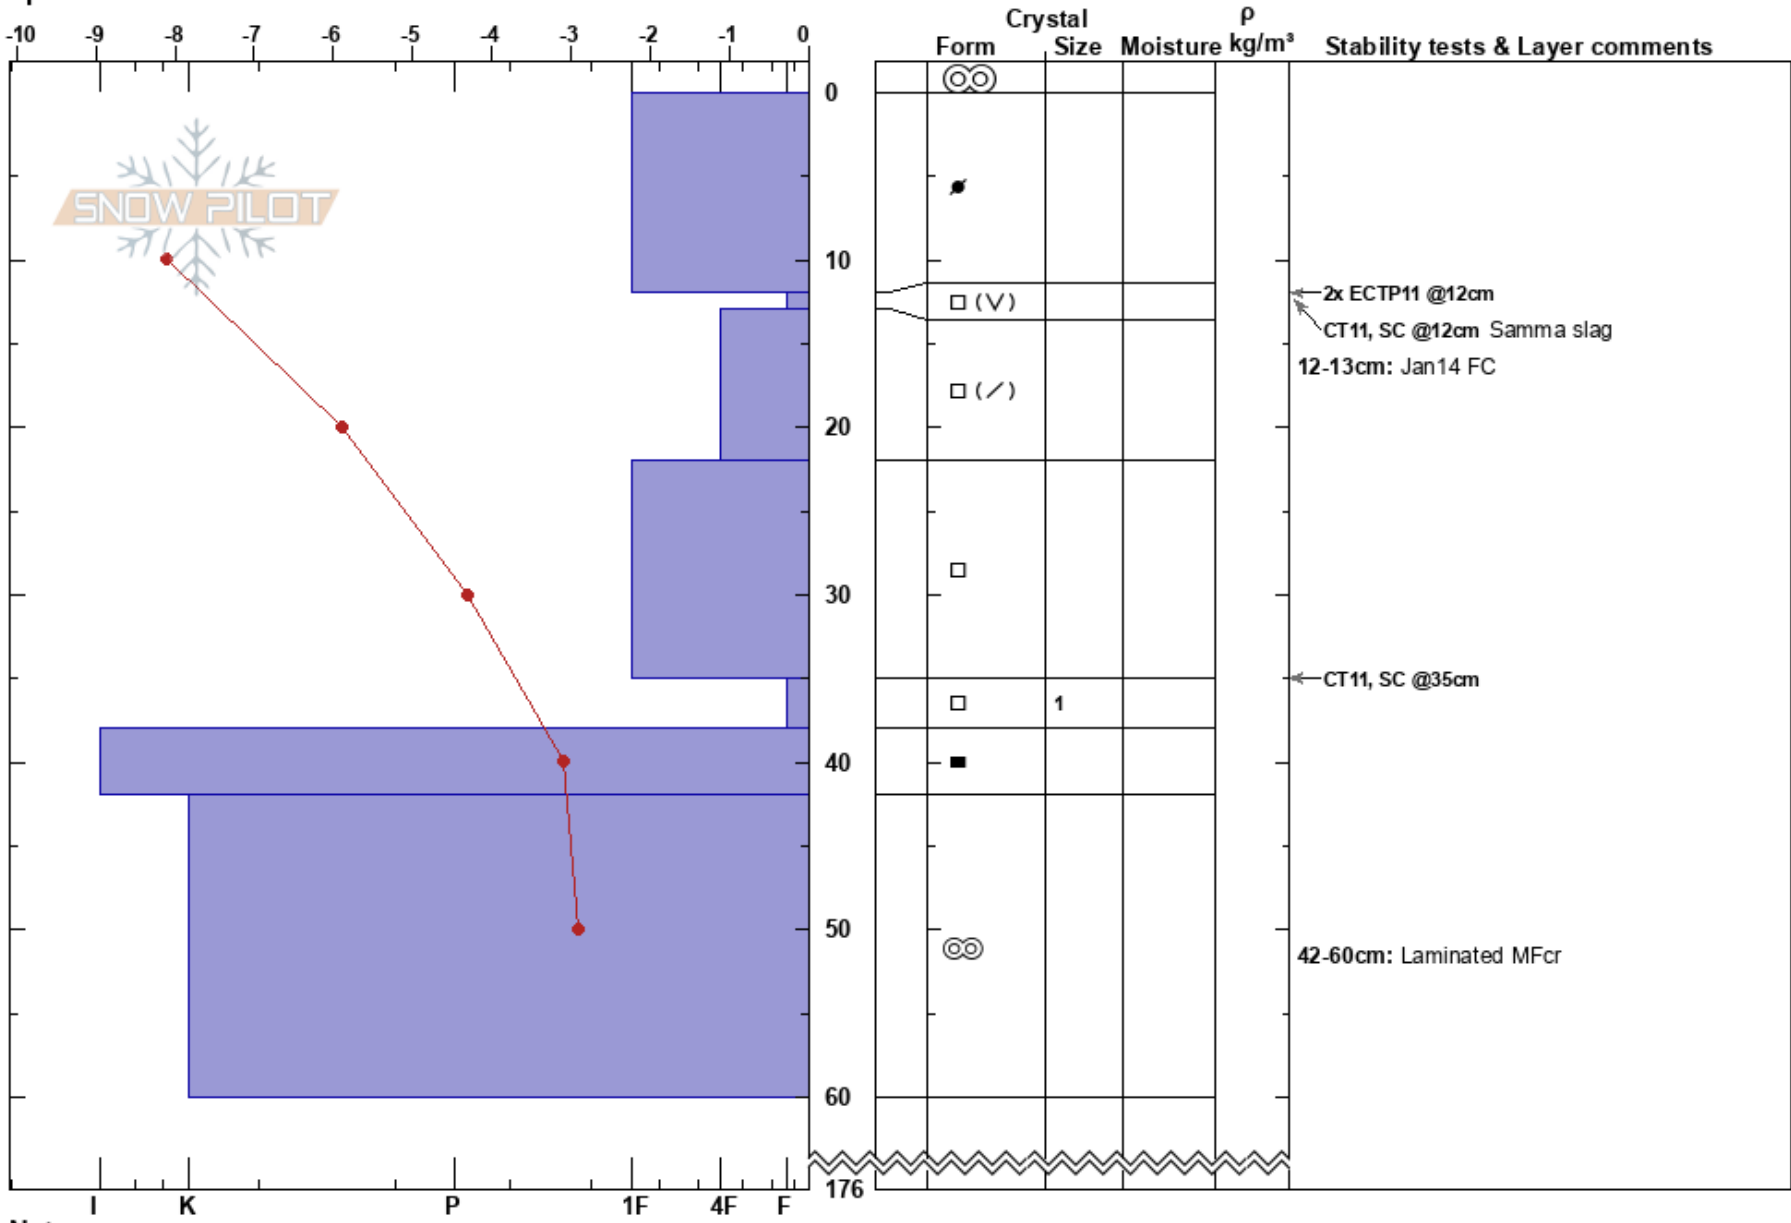

Grönfjället
 Funäsfjällen
 Sweden
Elevation: 907 m
Aspect: SE
Specifics:

Jaden Lanham Drövine
 09/02/2025 - 11:15
Co-ord: 33V 380787E 6969349N
Slope Angle: 26°
Wind Loading: yes

Stability: HS:176
Air Temperature: -8.1°C **PF:** 16
Sky Cover: FEW
Precipitation: NO
Wind: W Light Breeze
 12-13cm: Jan14 FC
 42-60cm: Laminated MFcr