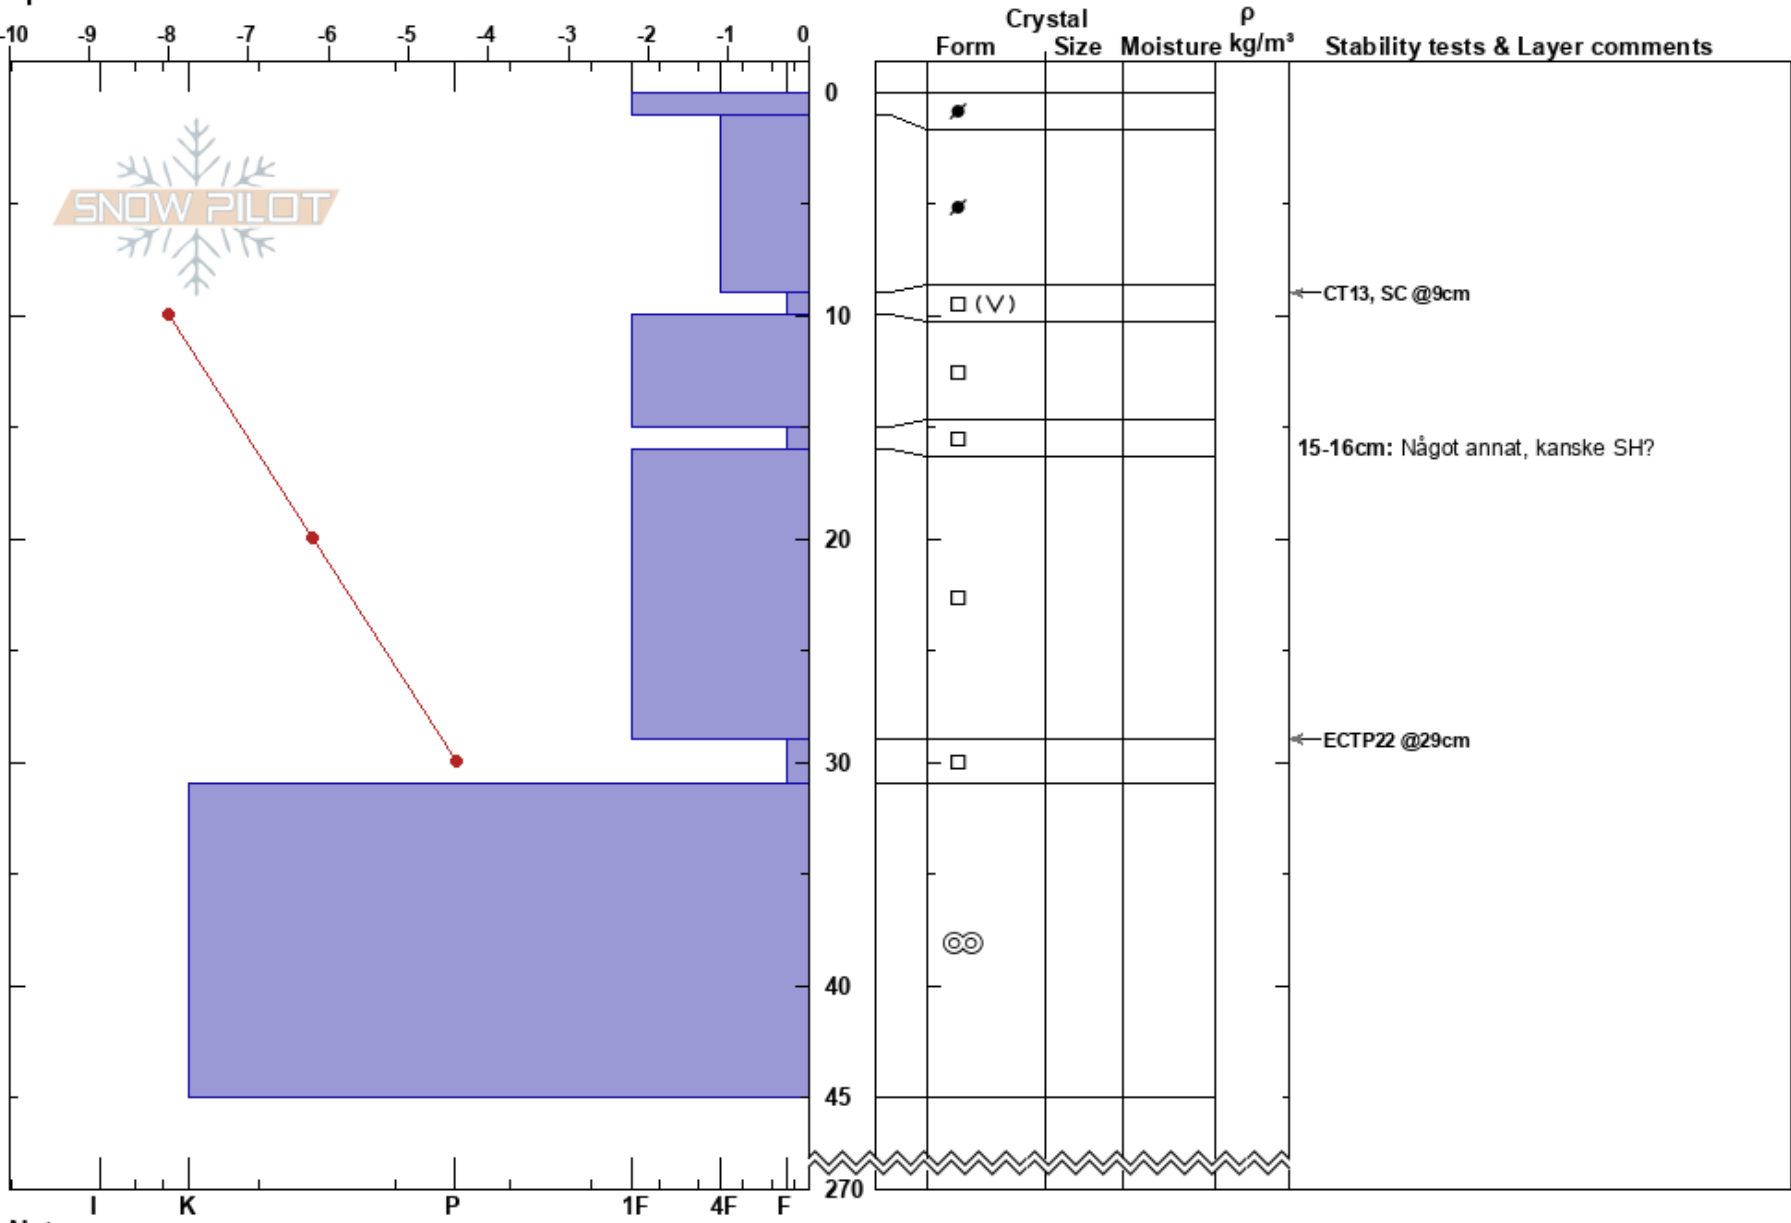

Grönfjället Norr
 Funäsfjällen
 Sweden
 Elevation: 880 m
 Aspect: E
 Specifics:

Jaden Lanham Devine
 09/02/2025 - 10:30
 Co-ord: 33V 380424E 6970392N
 Slope Angle: 21°
 Wind Loading: yes

Stability: HS:270
 Air Temperature: -5.8°C PF:8
 Sky Cover: CLR
 Precipitation: NO
 Wind: W Light Breeze
 Layer Notes: 15-16cm: Något annat, kanske SH?