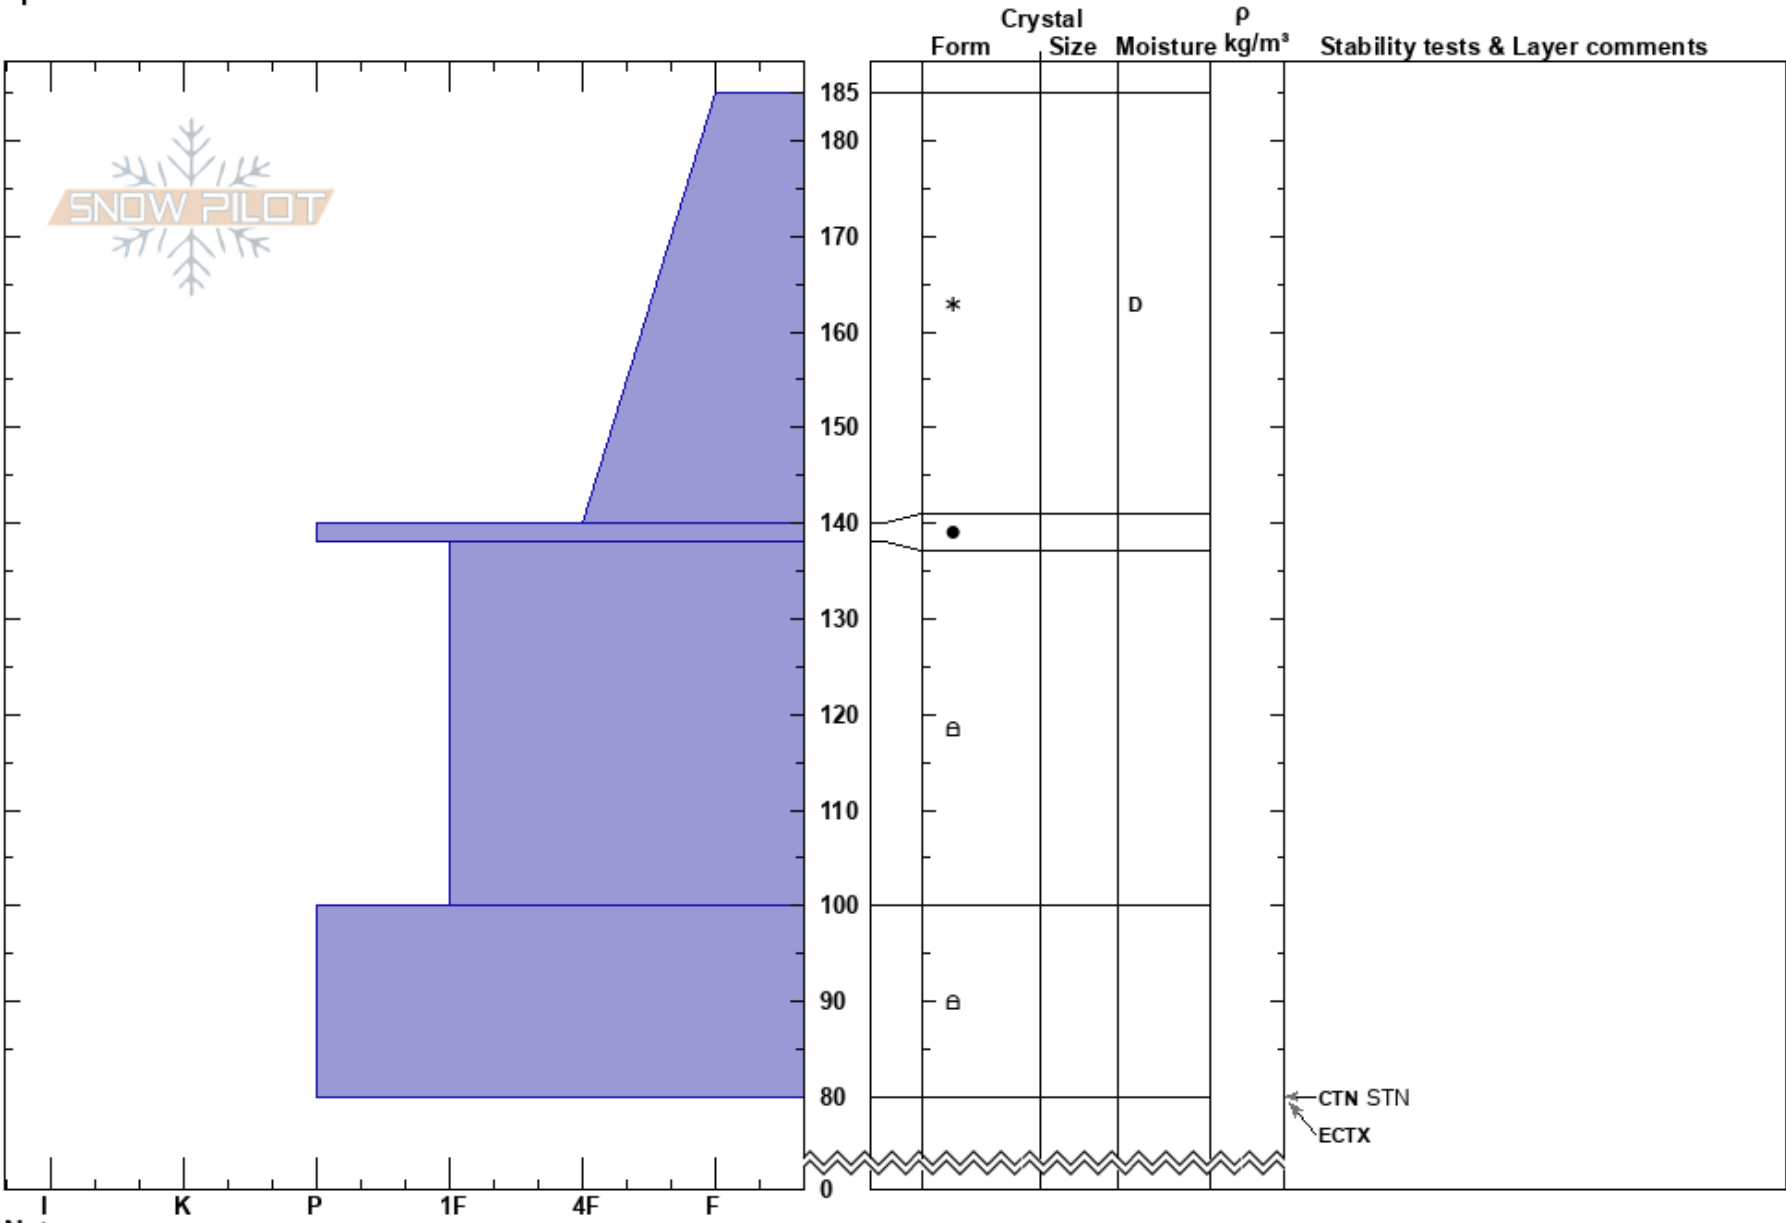

Marion Lake
 Flathead Range
 MT
 Elevation: 6371 ft
 Aspect: SE
 Specifics:

Sophia Garrubbo
 02/08/2025 - 1:00pm
 Co-ord: 48.27473N, -113.66527W
 Slope Angle: 25°
 Wind Loading: no

Stability:
 Air Temperature: 10°F
 Sky Cover: BKN
 Precipitation: S1
 Wind: SE Light Breeze

HS:185
 PF:40
 PS:10
 140-138cm:Problematic layer

CTN STN
 ECTX

Notes: