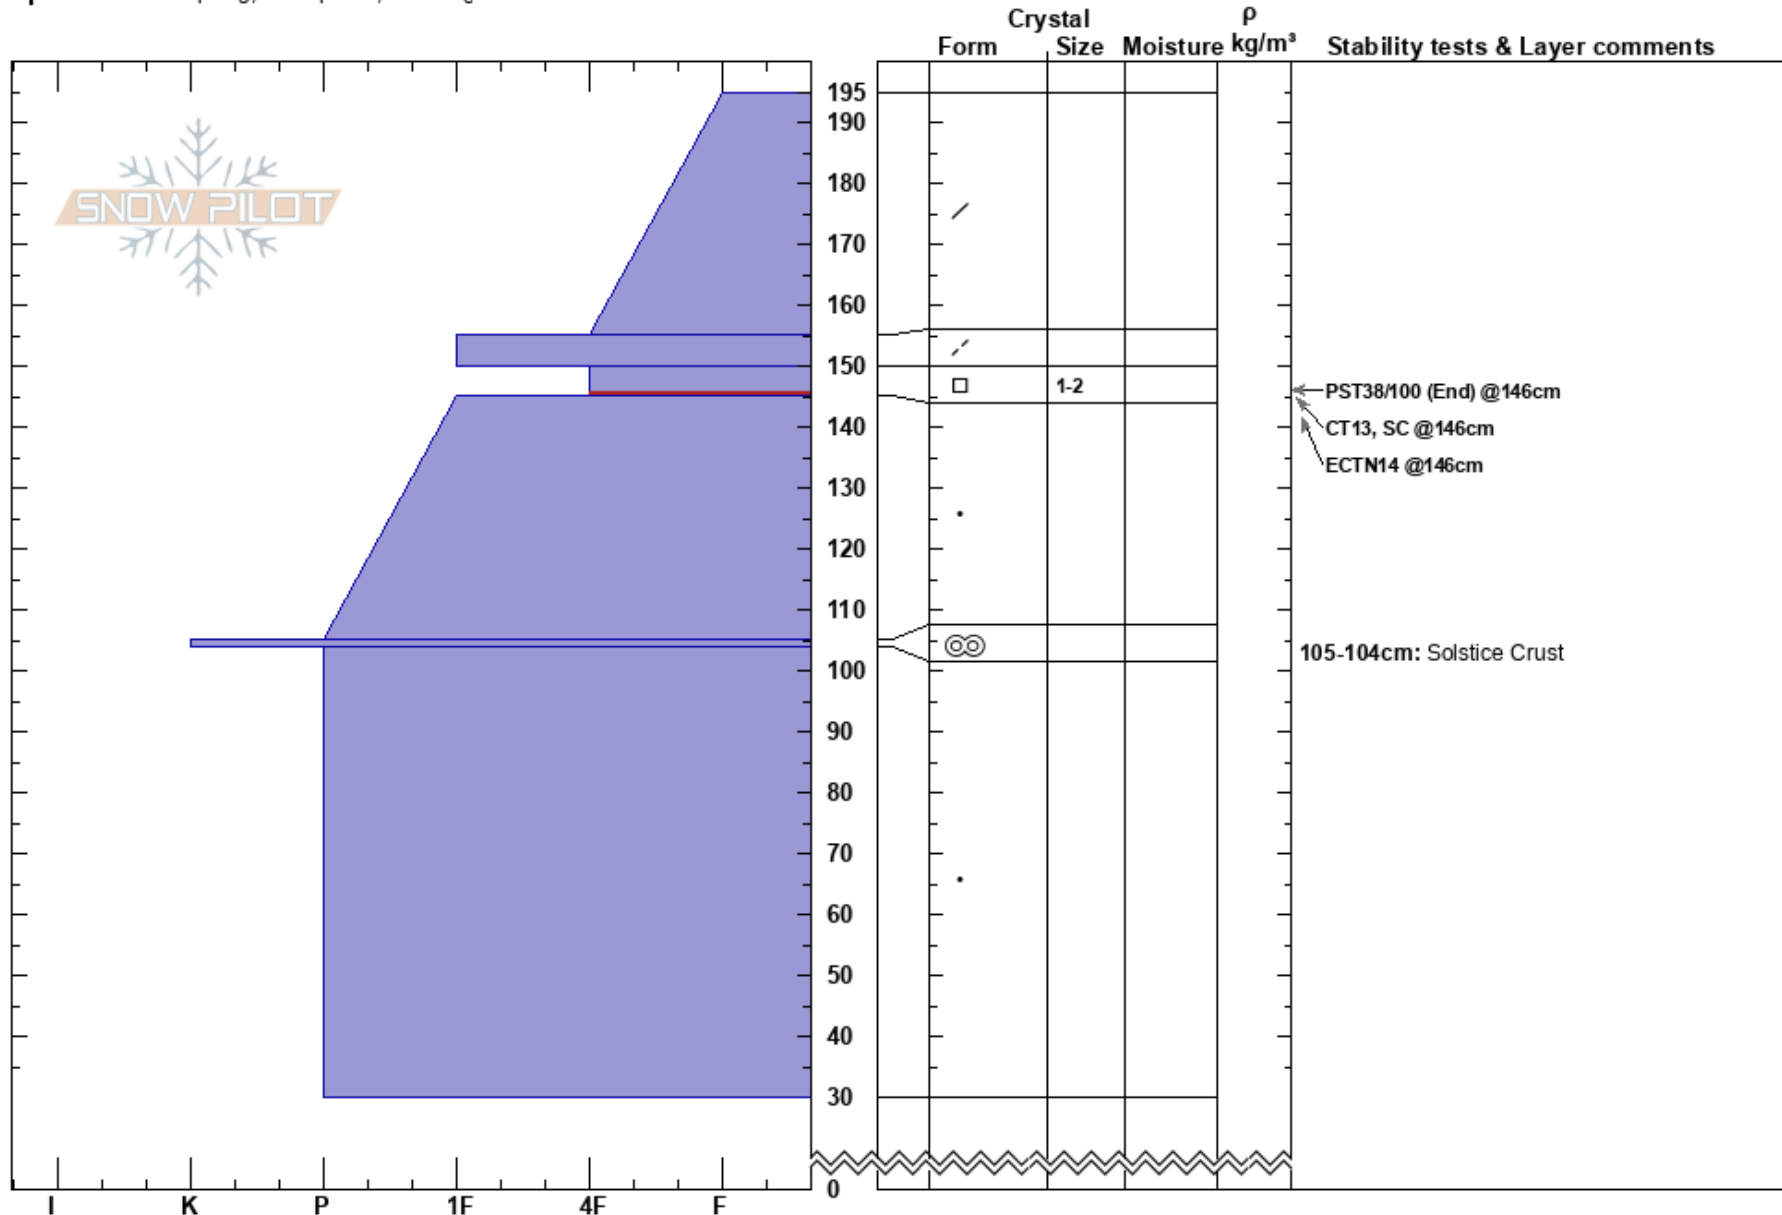

Gotcha
North Cascades, East
WA

Katie Warren
02/08/2025 - 2:00pm
Co-ord: 48.53494N, -120.66267W
Slope Angle:
Wind Loading:

Stability:
Air Temperature:
Sky Cover:
Precipitation:
Wind:

HS:195
Layer Notes:
150-145cm: Problematic layer
105-104cm: Solstice Crust

Elevation: 6780 ft
Aspect: 335°
Specifics: Collapsing, widespread; Cracking

Notes: Snowprofile dug near long shooting cracks on a nearby slope.