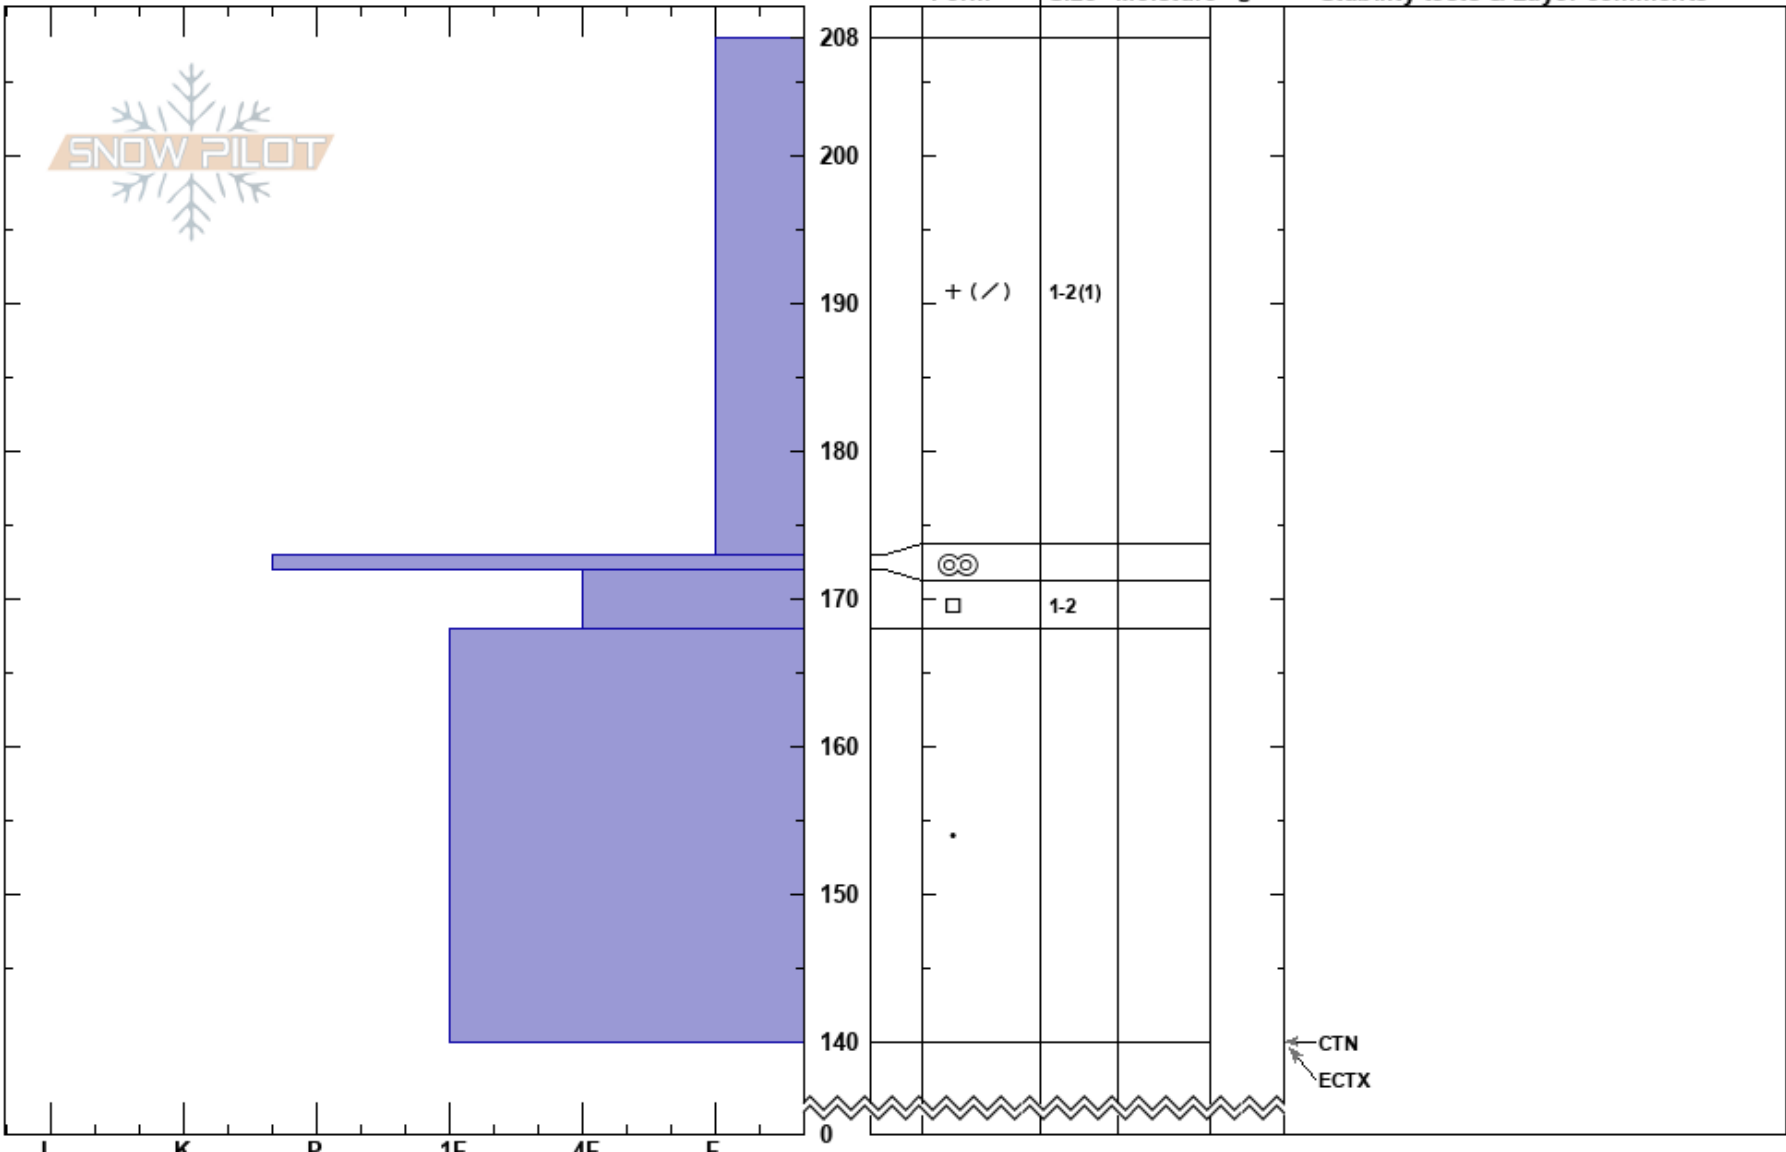

W. Fork Cedar Creek  
North Cascades, East  
WA  
Elevation: 7000 ft  
Aspect: 90°  
Specifics:

Katie Warren  
02/07/2025 - 10:00am  
Co-ord: 48.51361N, -120.61543W  
Slope Angle:  
Wind Loading:

Stability:  
Air Temperature: HS:208  
Sky Cover:  
Precipitation:  
Wind: 172-168cm: Problematic layer